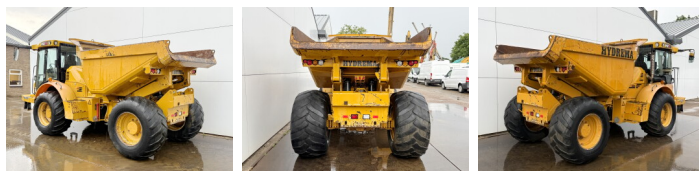

Hydrema

Hydrema 912 ES

BOSS
MACHINERY

€ 42.500excl.

Annee de construction **2014**
Numero de reference **BM007681**
Heures **7.925**

Algemeen

Type 912 ES
Emplacement Veldhoven, Netherlands
Certificaat CE

Description

Available at Boss Machinery! This Hydrema 912 ES Dump Truck from 2014 has an engine power of 97 kW and counts 7925 operational hours. The total weight of this Hydrema 912 ES is 8000 kg and the dimensions are 5.82 x 2.56 x 2.83. Furthermore, this 912 ES is equipped with Camera, climatiseur, Climate Control. The Hydrema Dump Truck also has a CE marking. Do you want more information or do you want to try the Hydrema 912 ES at our yard? Please let us know.

Maten / Gewichten

Dimensions L*L*H 5.82 x 2.56 x 2.83
Poids 8000

Technische informatie

Configurations de lecteur 4x4

Motor informatie

Moteur marque Cummins
Moteur type QSB4.5 130
Cylindres 4
Turbo
Puissance dans kW 97

Banden / Rupsen

20% 20% 600/55-26.5
20% 20% 600/55-26.5

Opties

Camera
climatiseur
Climate Control