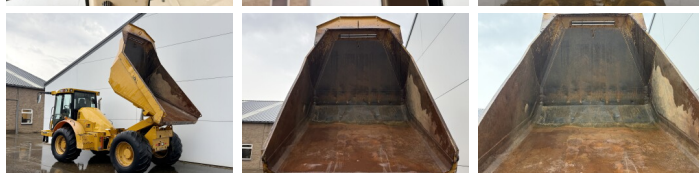

Available at Boss Machinery! This Hydrema 912 ES Dump Truck from 2014 has an engine power of 97 kW and counts 7925 operational hours. The total weight of this Hydrema 912 ES is 8000 kg and the dimensions are 5.82 x 2.56 x 2.83. Furthermore, this 912 ES is equipped with Camera, climatiseur, Climate Control. The Hydrema Dump Truck also has a CE marking. Do you want more information or do you want to try the Hydrema 912 ES at our yard? Please let us know.

Banden / Rupsen

20% 20% 600/55-26.5
20% 20% 600/55-26.5

Opties

Camera
climatiseur
Climate Control