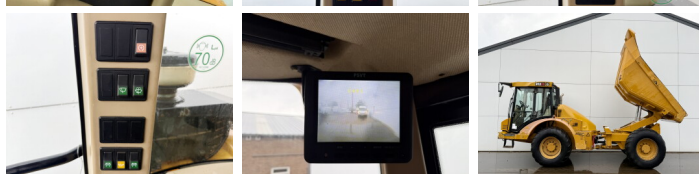

Available at Boss Machinery! This Hydrema 912 ES Dump Truck from 2014 has an engine power of 97 kW and counts 7925 operational hours. The total weight of this Hydrema 912 ES is 8000 kg and the dimensions are 5.82 x 2.56 x 2.83. Furthermore, this 912 ES is equipped with Camera, climatiseur, Climate Control. The Hydrema Dump Truck also has a CE marking. Do you want more information or do you want to try the Hydrema 912 ES at our yard? Please let us know.

Banden / Rupsen

20% 20% 600/55-26.5
20% 20% 600/55-26.5

Opties

Camera
climatiseur
Climate Control