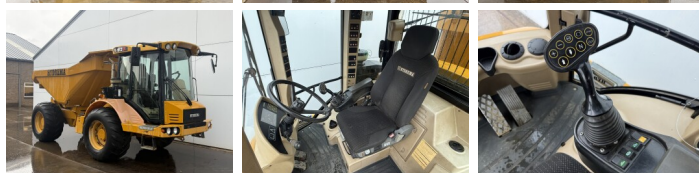

Available at Boss Machinery! This Hydrema 912 ES Dump Truck from 2014 has an engine power of 97 kW and counts 7925 operational hours. The total weight of this Hydrema 912 ES is 8000 kg and the dimensions are 5.82 x 2.56 x 2.83. Furthermore, this 912 ES is equipped with Camera, climatiseur, Climate Control. The Hydrema Dump Truck also has a CE marking. Do you want more information or do you want to try the Hydrema 912 ES at our yard? Please let us know.

Banden / Rupsen

20% 20% 600/55-26.5
20% 20% 600/55-26.5

Opties

Camera
climatiseur
Climate Control