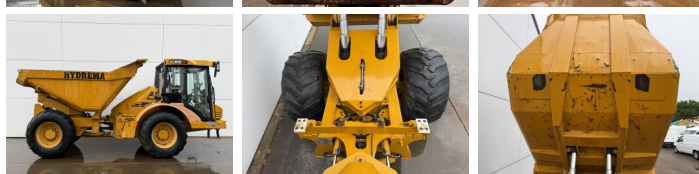

Hydrema

Hydrema 912 ES

BOSS
MACHINERY

€ 42.500excl.

Annee de construction **2014**
Numero de reference **BM007681**
Heures **7.925**

Algemeen

Type 912 ES
Emplacement Veldhoven, Netherlands
Certificaat CE

Description

Available at Boss Machinery! This Hydrema 912 ES Dump Truck from 2014 has an engine power of 97 kW and counts 7925 operational hours. The total weight of this Hydrema 912 ES is 8000 kg and the dimensions are 5.82 x 2.56 x 2.83. Furthermore, this 912 ES is equipped with Camera, climatiseur, Climate Control. The Hydrema Dump Truck also has a CE marking. Do you want more information or do you want to try the Hydrema 912 ES at our yard? Please let us know.

Maten / Gewichten

Dimensions L*L*H 5.82 x 2.56 x 2.83
Poids 8000

Technische informatie

Configurations de lecteur 4x4

Motor informatie

Moteur marque Cummins
Moteur type QSB4.5 130
Cylindres 4
Turbo
Puissance dans kW 97

Banden / Rupsen

20% 20% 600/55-26.5
20% 20% 600/55-26.5

Opties

Camera
climatiseur
Climate Control