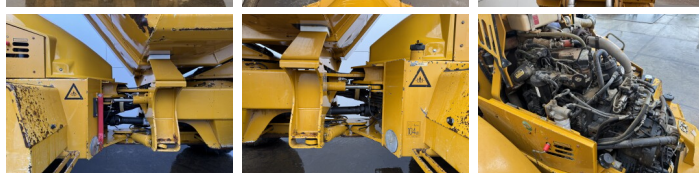

Hydrema

Hydrema 912 ES

BOSS
MACHINERY

€ 42.500excl.

Annee de construction **2014**
Numero de reference **BM007681**
Heures **7.925**

Algemeen

Type 912 ES
Emplacement Veldhoven, Netherlands
Certificaat CE

Description

Available at Boss Machinery! This Hydrema 912 ES Dump Truck from 2014 has an engine power of 97 kW and counts 7925 operational hours. The total weight of this Hydrema 912 ES is 8000 kg and the dimensions are 5.82 x 2.56 x 2.83. Furthermore, this 912 ES is equipped with Camera, climatiseur, Climate Control. The Hydrema Dump Truck also has a CE marking. Do you want more information or do you want to try the Hydrema 912 ES at our yard? Please let us know.

Maten / Gewichten

Dimensions L*L*H 5.82 x 2.56 x 2.83
Poids 8000

Technische informatie

Configurations de lecteur 4x4

Motor informatie

Moteur marque Cummins
Moteur type QSB4.5 130
Cylindres 4
Turbo
Puissance dans kW 97

Banden / Rupsen

20% 20% 600/55-26.5
20% 20% 600/55-26.5

Opties

Camera
climatiseur
Climate Control