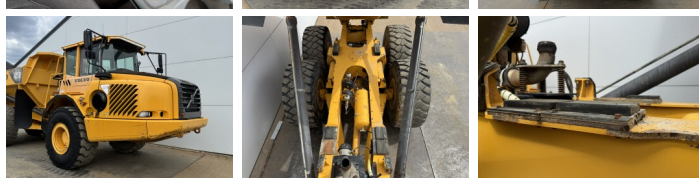

Volvo

Volvo A25D

Annee de construction **2007**
Numero de reference **BM007441**
Heures **24.383**

Algemeen

Type A25D
Emplacement Veldhoven, Netherlands
Certificaat CE

Available at Boss Machinery! This Volvo A25D Dump Truck from 2007 has an engine power of 223 kW and counts 24383 operational hours. The total weight of this Volvo A25D is 21560 kg and the dimensions are 10.24 x 2.95 x 3.43. Furthermore, this A25D is equipped with Radio, climatiseur, Heated Seat, Body heating, Bluetooth. The Volvo Dump Truck also has a CE marking. Do you want more information or do you want to try the Volvo A25D at our yard? Please let us know.

Description

Maten / Gewichten

Poids 21560
Dimensions L*L*H 10.24 x 2.95 x 3.43

Technische informatie

Configurations de lecteur 6x6

Motor informatie

Moteur marque Volvo
Moteur type D9B
Cylindres 6
Turbo
Puissance dans kW 223

Banden / Rupsen

20% 20% 23.5R25
20% 20% 23.5R25
20% 20% 23.5R25

Opties