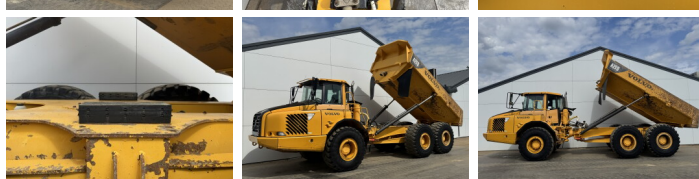

Volvo

Volvo A25D

Annee de construction **2007**
Numero de reference **BM007441**
Heures **24.383**

Algemeen

Type A25D
Emplacement Veldhoven, Netherlands
Certificaat CE

Available at Boss Machinery! This Volvo A25D Dump Truck from 2007 has an engine power of 223 kW and counts 24383 operational hours. The total weight of this Volvo A25D is 21560 kg and the dimensions are 10.24 x 2.95 x 3.43. Furthermore, this A25D is equipped with Radio, climatiseur, Heated Seat, Body heating, Bluetooth. The Volvo Dump Truck also has a CE marking. Do you want more information or do you want to try the Volvo A25D at our yard? Please let us know.

Description

Maten / Gewichten

Poids 21560
Dimensions L*L*H 10.24 x 2.95 x 3.43

Technische informatie

Configurations de lecteur 6x6

Motor informatie

Moteur marque Volvo
Moteur type D9B
Cylindres 6
Turbo
Puissance dans kW 223

Banden / Rupsen

20% 20% 23.5R25
20% 20% 23.5R25
20% 20% 23.5R25

Opties