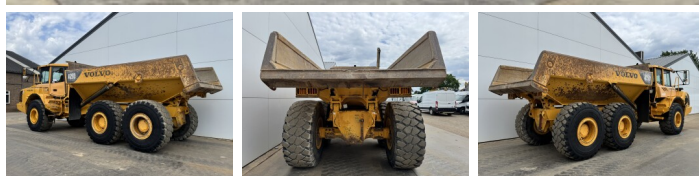

Volvo

Volvo A25D

Annee de construction **2007**
Numero de reference **BM007441**
Heures **24.383**

Algemeen

Type A25D
Emplacement Veldhoven, Netherlands
Certificaat CE

Available at Boss Machinery! This Volvo A25D Dump Truck from 2007 has an engine power of 223 kW and counts 24383 operational hours. The total weight of this Volvo A25D is 21560 kg and the dimensions are 10.24 x 2.95 x 3.43. Furthermore, this A25D is equipped with Radio, climatiseur, Heated Seat, Body heating, Bluetooth. The Volvo Dump Truck also has a CE marking. Do you want more information or do you want to try the Volvo A25D at our yard? Please let us know.

Description

Maten / Gewichten

Poids 21560
Dimensions L*L*H 10.24 x 2.95 x 3.43

Technische informatie

Configurations de lecteur 6x6

Motor informatie

Moteur marque Volvo
Moteur type D9B
Cylindres 6
Turbo
Puissance dans kW 223

Banden / Rupsen

20% 20% 23.5R25
20% 20% 23.5R25
20% 20% 23.5R25

Opties