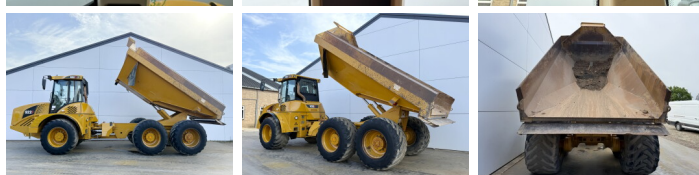

Hydrema

Hydrema 922F

BOSS
MACHINERY

€ 64.500excl.

Annee de construction **2016**
Numero de reference **BM007658**
Heures **7.741**

Algemeen

Type 922F
Emplacement Veldhoven, Netherlands
Certificaat CE

Description Available at Boss Machinery! This Hydrema 922F Dump Truck from 2016 has an engine power of 218 kW and counts 7741 operational hours. The total weight of this Hydrema 922F is 16700 kg and the dimensions are 9.15 x 3.19 x 3.35. Furthermore, this 922F is equipped with Radio, climatiseur, Climate Control, Camera. The Hydrema Dump Truck also has a CE marking. Do you want more information or do you want to try the Hydrema 922F at our yard? Please let us know.

Maten / Gewichten

Poids 16700
Dimensions L*L*H 9.15 x 3.19 x 3.35

Technische informatie

Configurations de lecteur 6x6

Motor informatie

Moteur marque Cummings
Moteur type QSB6.7
Cylindres 6
Turbo
Puissance dans kW 218

Banden / Rupsen

30%	30%	800/45-30.5
30%	30%	800/45-30.5
30%	30%	800/45-30.5

Opties

Radio

climatiseur

Climate Control

Camera