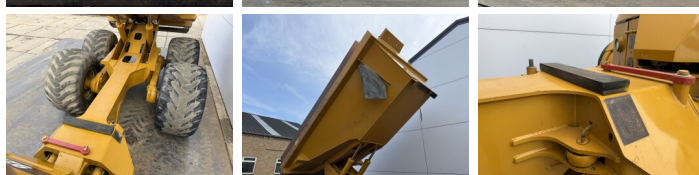

Hydrema

Hydrema 922F

BOSS
MACHINERY

€ 64.500excl.

Annee de construction **2016**
Numero de reference **BM007658**
Heures **7.741**

Algemeen

Type 922F
Emplacement Veldhoven, Netherlands
Certificaat CE

Description Available at Boss Machinery! This Hydrema 922F Dump Truck from 2016 has an engine power of 218 kW and counts 7741 operational hours. The total weight of this Hydrema 922F is 16700 kg and the dimensions are 9.15 x 3.19 x 3.35. Furthermore, this 922F is equipped with Radio, climatiseur, Climate Control, Camera. The Hydrema Dump Truck also has a CE marking. Do you want more information or do you want to try the Hydrema 922F at our yard? Please let us know.

Banden / Rupsen

30%	30%	800/45-30.5
30%	30%	800/45-30.5
30%	30%	800/45-30.5

Opties

Radio

climatiseur

Climate Control

Camera