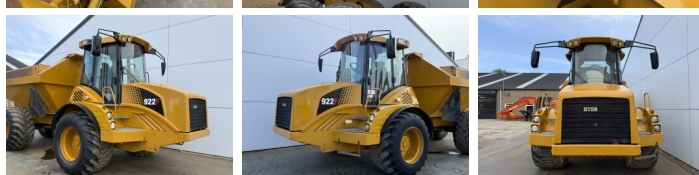

Hydrema

Hydrema 922F

BOSS
MACHINERY

€ 64.500excl.

Annee de construction **2016**
Numero de reference **BM007658**
Heures **7.741**

Algemeen

Type 922F
Emplacement Veldhoven, Netherlands
Certificaat CE

Description Available at Boss Machinery! This Hydrema 922F Dump Truck from 2016 has an engine power of 218 kW and counts 7741 operational hours. The total weight of this Hydrema 922F is 16700 kg and the dimensions are 9.15 x 3.19 x 3.35. Furthermore, this 922F is equipped with Radio, climatiseur, Climate Control, Camera. The Hydrema Dump Truck also has a CE marking. Do you want more information or do you want to try the Hydrema 922F at our yard? Please let us know.

Maten / Gewichten

Poids 16700
Dimensions L*L*H 9.15 x 3.19 x 3.35

Technische informatie

Configurations de lecteur 6x6

Motor informatie

Moteur marque Cummings
Moteur type QSB6.7
Cylindres 6
Turbo
Puissance dans kW 218

Banden / Rupsen

30%	30%	800/45-30.5
30%	30%	800/45-30.5
30%	30%	800/45-30.5