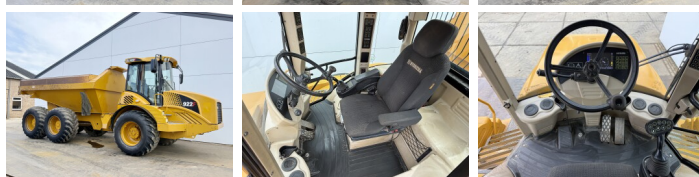

Hydrema

Hydrema 922F

BOSS
MACHINERY

€ 64.500excl.

Annee de construction **2016**
Numero de reference **BM007658**
Heures **7.741**

Algemeen

Type 922F
Emplacement Veldhoven, Netherlands
Certificaat CE

Description Available at Boss Machinery! This Hydrema 922F Dump Truck from 2016 has an engine power of 218 kW and counts 7741 operational hours. The total weight of this Hydrema 922F is 16700 kg and the dimensions are 9.15 x 3.19 x 3.35. Furthermore, this 922F is equipped with Radio, climatiseur, Climate Control, Camera. The Hydrema Dump Truck also has a CE marking. Do you want more information or do you want to try the Hydrema 922F at our yard? Please let us know.

Maten / Gewichten

Poids 16700
Dimensions L*L*H 9.15 x 3.19 x 3.35

Technische informatie

Configurations de lecteur 6x6

Motor informatie

Moteur marque Cummings
Moteur type QSB6.7
Cylindres 6
Turbo
Puissance dans kW 218

Banden / Rupsen

30%	30%	800/45-30.5
30%	30%	800/45-30.5
30%	30%	800/45-30.5

Opties

Radio

climatiseur

Climate Control

Camera