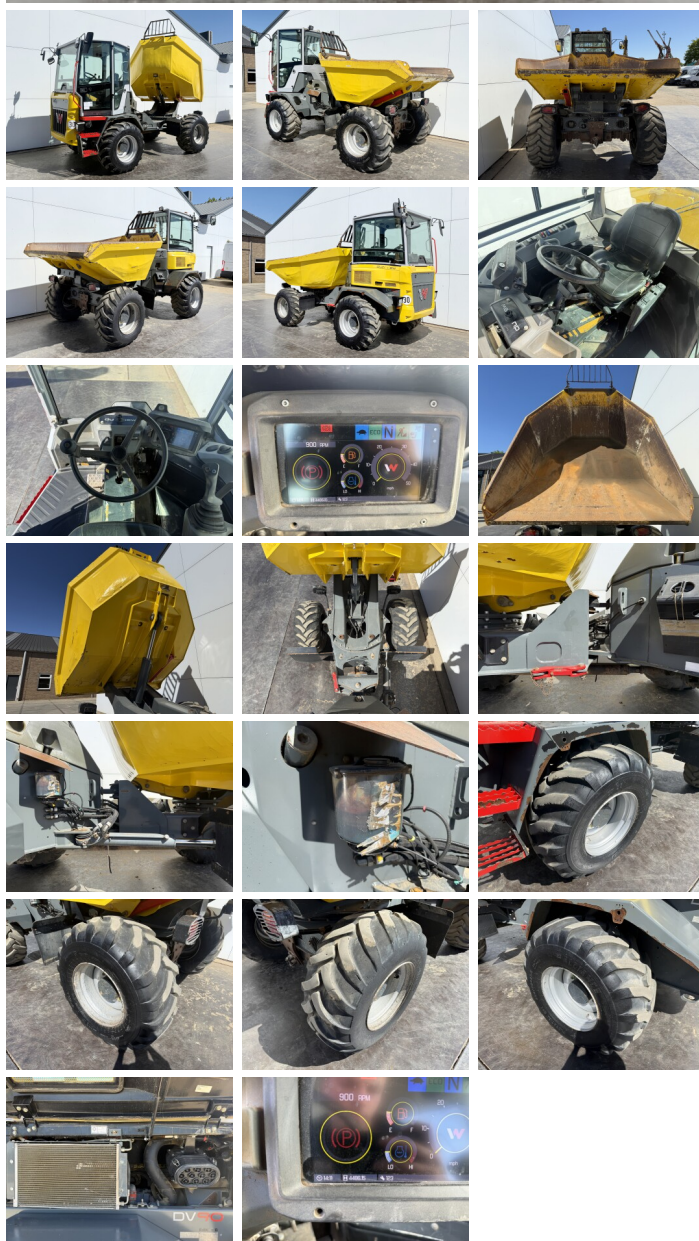

Wacker Neuson

Wacker Neuson DV90 SWIVEL

€ 36.500excl.

Annee de construction **2019**
Numero de reference **BM007508**
Heures **4.486**

Algemeen

Type DV90 SWIVEL
Emplacement Veldhoven, Netherlands
Certificaat CE + EPA

Description

Available at Boss Machinery! This Wacker Neuson DV90 SWIVEL Dump Truck from 2019 has an engine power of 55 kW and counts 4486 operational hours. The total weight of this Wacker Neuson DV90 SWIVEL is 5444 kg and the dimensions are 4.82 x 3.37 x 3.00. Furthermore, this DV90 SWIVEL is equipped with Graissage centralisé. The Wacker Neuson Dump Truck also has a CE + EPA marking. Do you want more information or do you want to try the Wacker Neuson DV90 SWIVEL at our yard? Please let us know.

Maten / Gewichten

Poids 5444
Dimensions L*L*H 4.82 x 3.37 x 3.00

Technische informatie

Configurations de lecteur 4x4

Motor informatie

Moteur marque Deutz
Moteur type TD 2.9 L4
Cylindres 4
Turbo
Puissance dans kW 55

Banden / Rupsen

50% 50%

500/60-22.5

BOSS
MACHINERY