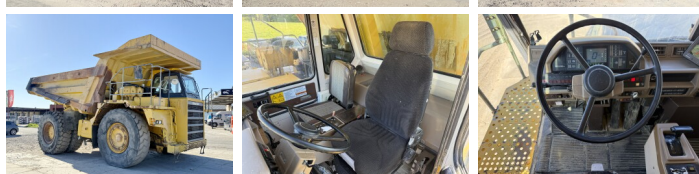

Komatsu

Komatsu HD605-5

BOSS
MACHINERY

€ 59.500excl.

Annee de construction **2001**
Numero de reference **BM007143**
Heures **22.848**

Algemeen

Type HD605-5
Emplacement Veldhoven, Netherlands
Certificaat CE

Description Available at Boss Machinery! This Komatsu HD605-5 Dump Truck from 2001 has an engine power of 533 kW and counts 22848 operational hours. The total weight of this Komatsu HD605-5 is 47400 kg and the dimensions are 9.21 x 4.56 x 4.37. Furthermore, this HD605-5 is equipped with Heated Seat, climatiseur, Body heating, Camera, Radio, Graissage centralisé. The Komatsu Dump Truck also has a CE marking. Do you want more information or do you want to try the Komatsu HD605-5 at our yard? Please let us know.

Maten / Gewichten

Dimensions L*L*H 9.21 x 4.56 x 4.37
Poids 47400

Motor informatie

Moteur marque Komatsu
Moteur type SAA6D170E
Cylindres 6
Turbo
Puissance dans kW 533

Banden / Rupsen

30% 30% 24.00R35
40% 40% 40% 40% 24.00R35

Opties

Heated Seat
climatiseur