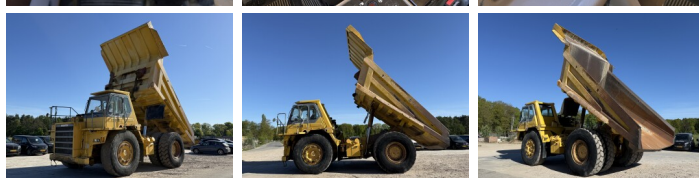

Komatsu

Komatsu HD605-5

BOSS
MACHINERY

€ 59.500excl.

Annee de construction **2001**
Numero de reference **BM007143**
Heures **22.848**

Algemeen

Type HD605-5
Emplacement Veldhoven, Netherlands
Certificaat CE

Description Available at Boss Machinery! This Komatsu HD605-5 Dump Truck from 2001 has an engine power of 533 kW and counts 22848 operational hours. The total weight of this Komatsu HD605-5 is 47400 kg and the dimensions are 9.21 x 4.56 x 4.37. Furthermore, this HD605-5 is equipped with Heated Seat, climatiseur, Body heating, Camera, Radio, Graissage centralisé. The Komatsu Dump Truck also has a CE marking. Do you want more information or do you want to try the Komatsu HD605-5 at our yard? Please let us know.

Maten / Gewichten

Dimensions L*L*H 9.21 x 4.56 x 4.37
Poids 47400

Motor informatie

Moteur marque Komatsu
Moteur type SAA6D170E
Cylindres 6
Turbo
Puissance dans kW 533

Banden / Rupsen

30% 30% 24.00R35
40% 40% 40% 40% 24.00R35

Opties

Heated Seat
climatiseur