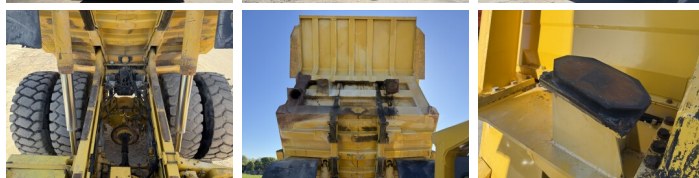

Komatsu

Komatsu HD605-5

BOSS
MACHINERY

€ 59.500excl.

Annee de construction **2001**
Numero de reference **BM007143**
Heures **22.848**

Algemeen

Type HD605-5
Emplacement Veldhoven, Netherlands
Certificaat CE

Description Available at Boss Machinery! This Komatsu HD605-5 Dump Truck from 2001 has an engine power of 533 kW and counts 22848 operational hours. The total weight of this Komatsu HD605-5 is 47400 kg and the dimensions are 9.21 x 4.56 x 4.37. Furthermore, this HD605-5 is equipped with Heated Seat, climatiseur, Body heating, Camera, Radio, Graissage centralisé. The Komatsu Dump Truck also has a CE marking. Do you want more information or do you want to try the Komatsu HD605-5 at our yard? Please let us know.

Maten / Gewichten

Dimensions L*L*H 9.21 x 4.56 x 4.37
Poids 47400

Motor informatie

Moteur marque Komatsu
Moteur type SAA6D170E
Cylindres 6
Turbo
Puissance dans kW 533

Banden / Rupsen

30% 30% 24.00R35
40% 40% 40% 40% 24.00R35

Opties

Heated Seat
climatiseur