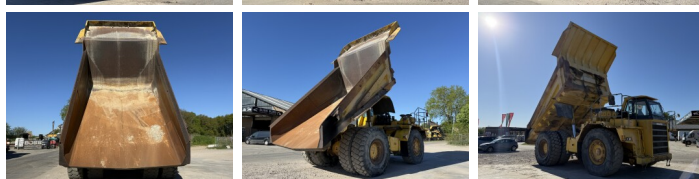

Komatsu

Komatsu HD605-5

BOSS
MACHINERY

€ 59.500excl.

Annee de construction **2001**
Numero de reference **BM007143**
Heures **22.848**

Algemeen

Type HD605-5
Emplacement Veldhoven, Netherlands
Certificaat CE

Description Available at Boss Machinery! This Komatsu HD605-5 Dump Truck from 2001 has an engine power of 533 kW and counts 22848 operational hours. The total weight of this Komatsu HD605-5 is 47400 kg and the dimensions are 9.21 x 4.56 x 4.37. Furthermore, this HD605-5 is equipped with Heated Seat, climatiseur, Body heating, Camera, Radio, Graissage centralisé. The Komatsu Dump Truck also has a CE marking. Do you want more information or do you want to try the Komatsu HD605-5 at our yard? Please let us know.

Maten / Gewichten

Dimensions L*L*H 9.21 x 4.56 x 4.37
Poids 47400

Motor informatie

Moteur marque Komatsu
Moteur type SAA6D170E
Cylindres 6
Turbo
Puissance dans kW 533

Banden / Rupsen

30% 30% 24.00R35
40% 40% 40% 40% 24.00R35

Opties

Heated Seat
climatiseur