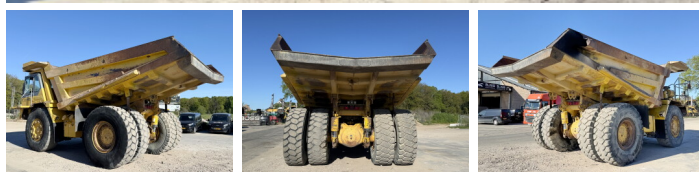

Komatsu

Komatsu HD605-5

BOSS
MACHINERY

€ 59.500excl.

Annee de construction **2001**
Numero de reference **BM007143**
Heures **22.848**

Algemeen

Type HD605-5
Emplacement Veldhoven, Netherlands
Certificaat CE

Description Available at Boss Machinery! This Komatsu HD605-5 Dump Truck from 2001 has an engine power of 533 kW and counts 22848 operational hours. The total weight of this Komatsu HD605-5 is 47400 kg and the dimensions are 9.21 x 4.56 x 4.37. Furthermore, this HD605-5 is equipped with Heated Seat, climatiseur, Body heating, Camera, Radio, Graissage centralisé. The Komatsu Dump Truck also has a CE marking. Do you want more information or do you want to try the Komatsu HD605-5 at our yard? Please let us know.

Maten / Gewichten

Dimensions L*L*H 9.21 x 4.56 x 4.37
Poids 47400

Motor informatie

Moteur marque Komatsu
Moteur type SAA6D170E
Cylindres 6
Turbo
Puissance dans kW 533

Banden / Rupsen

30% 30% 24.00R35
40% 40% 40% 40% 24.00R35

Opties

Heated Seat
climatiseur