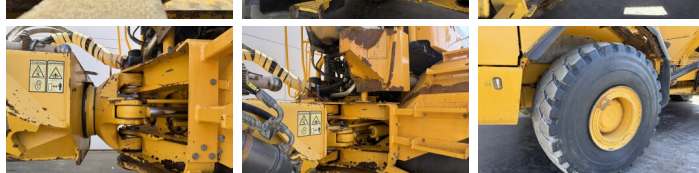

Volvo

Volvo A40D

€ 47.500excl.

Annee de construction **2006**
Numero de reference **BM007436**
Heures **26.131**

Algemeen

Type **A40D**
Emplacement **Veldhoven, Netherlands**
Certificaat **CE**

Description

Available at Boss Machinery! This Volvo A40D Dump Truck from 2006 has an engine power of 309 kW and counts 26131 operational hours. The total weight of this Volvo A40D is 31270 kg and the dimensions are 11.68 x 3.45 x 3.53. Furthermore, this A40D is equipped with climatiseur, Radio, Heated Seat. The Volvo Dump Truck also has a CE marking. Do you want more information or do you want to try the Volvo A40D at our yard? Please let us know.

Maten / Gewichten

Poids **31270**
Dimensions L*L*H **11.68 x 3.45 x 3.53**

Technische informatie

Configurations de lecteur **6x6**

Motor informatie

Moteur marque **Volvo**
Moteur type **D12**
Cylindres **6**
Turbo
Puissance dans kW **309**

Banden / Rupsen

50% 50% **29.5R25**
30% 30% **29.5R25**
30% 30% **29.5R25**

BOSS

MACHINERY