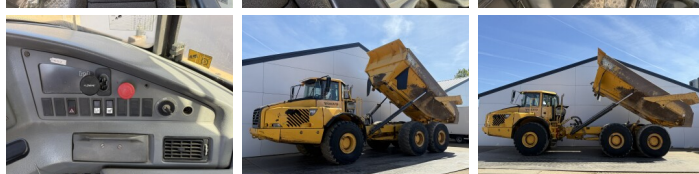

Volvo

Volvo A40D

€ 47.500excl.

Annee de construction **2006**
Numero de reference **BM007436**
Heures **26.131**

Algemeen

Type **A40D**
Emplacement **Veldhoven, Netherlands**
Certificaat **CE**

Description

Available at Boss Machinery! This Volvo A40D Dump Truck from 2006 has an engine power of 309 kW and counts 26131 operational hours. The total weight of this Volvo A40D is 31270 kg and the dimensions are 11.68 x 3.45 x 3.53. Furthermore, this A40D is equipped with climatiseur, Radio, Heated Seat. The Volvo Dump Truck also has a CE marking. Do you want more information or do you want to try the Volvo A40D at our yard? Please let us know.

Maten / Gewichten

Poids **31270**
Dimensions L*L*H **11.68 x 3.45 x 3.53**

Technische informatie

Configurations de lecteur **6x6**

Motor informatie

Moteur marque **Volvo**
Moteur type **D12**
Cylindres **6**
Turbo
Puissance dans kW **309**

Banden / Rupsen

50% 50% **29.5R25**
30% 30% **29.5R25**
30% 30% **29.5R25**

BOSS

MACHINERY