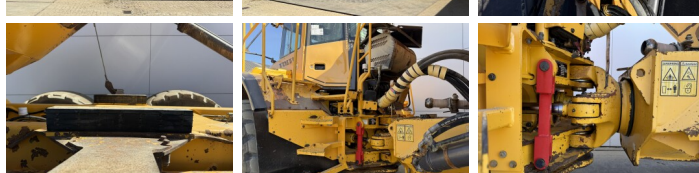

Volvo

Volvo A40D

€ 47.500excl.

Annee de construction **2006**
Numero de reference **BM007436**
Heures **26.131**

Algemeen

Type **A40D**
Emplacement **Veldhoven, Netherlands**
Certificaat **CE**

Description

Available at Boss Machinery! This Volvo A40D Dump Truck from 2006 has an engine power of 309 kW and counts 26131 operational hours. The total weight of this Volvo A40D is 31270 kg and the dimensions are 11.68 x 3.45 x 3.53. Furthermore, this A40D is equipped with climatiseur, Radio, Heated Seat. The Volvo Dump Truck also has a CE marking. Do you want more information or do you want to try the Volvo A40D at our yard? Please let us know.

Maten / Gewichten

Poids **31270**
Dimensions L*L*H **11.68 x 3.45 x 3.53**

Technische informatie

Configurations de lecteur **6x6**

Motor informatie

Moteur marque **Volvo**
Moteur type **D12**
Cylindres **6**
Turbo
Puissance dans kW **309**

Banden / Rupsen

50% 50% **29.5R25**
30% 30% **29.5R25**
30% 30% **29.5R25**

BOSS

MACHINERY