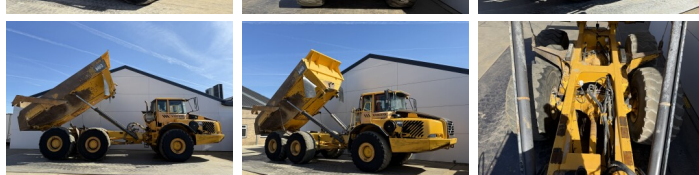

Volvo

Volvo A40D

€ 47.500excl.

Annee de construction **2006**
Numero de reference **BM007436**
Heures **26.131**

Algemeen

Type **A40D**
Emplacement **Veldhoven, Netherlands**
Certificaat **CE**

Description

Available at Boss Machinery! This Volvo A40D Dump Truck from 2006 has an engine power of 309 kW and counts 26131 operational hours. The total weight of this Volvo A40D is 31270 kg and the dimensions are 11.68 x 3.45 x 3.53. Furthermore, this A40D is equipped with climatiseur, Radio, Heated Seat. The Volvo Dump Truck also has a CE marking. Do you want more information or do you want to try the Volvo A40D at our yard? Please let us know.

Maten / Gewichten

Poids **31270**
Dimensions L*L*H **11.68 x 3.45 x 3.53**

Technische informatie

Configurations de lecteur **6x6**

Motor informatie

Moteur marque **Volvo**
Moteur type **D12**
Cylindres **6**
Turbo
Puissance dans kW **309**

Banden / Rupsen

50% 50% **29.5R25**
30% 30% **29.5R25**
30% 30% **29.5R25**

BOSS

MACHINERY