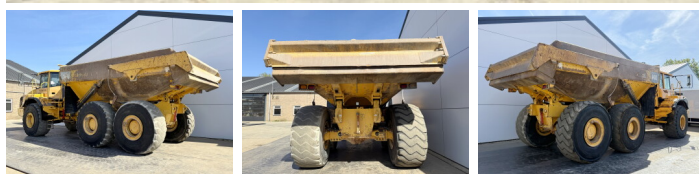

Volvo

Volvo A40D

€ 47.500excl.

Annee de construction **2006**
Numero de reference **BM007436**
Heures **26.131**

Algemeen

Type **A40D**
Emplacement **Veldhoven, Netherlands**
Certificaat **CE**

Description

Available at Boss Machinery! This Volvo A40D Dump Truck from 2006 has an engine power of 309 kW and counts 26131 operational hours. The total weight of this Volvo A40D is 31270 kg and the dimensions are 11.68 x 3.45 x 3.53. Furthermore, this A40D is equipped with climatiseur, Radio, Heated Seat. The Volvo Dump Truck also has a CE marking. Do you want more information or do you want to try the Volvo A40D at our yard? Please let us know.

Maten / Gewichten

Poids **31270**
Dimensions L*L*H **11.68 x 3.45 x 3.53**

Technische informatie

Configurations de lecteur **6x6**

Motor informatie

Moteur marque **Volvo**
Moteur type **D12**
Cylindres **6**
Turbo
Puissance dans kW **309**

Banden / Rupsen

50% 50% **29.5R25**
30% 30% **29.5R25**
30% 30% **29.5R25**

BOSS

MACHINERY