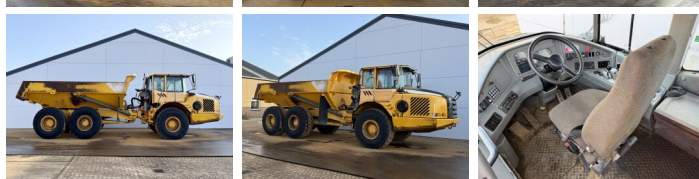

Volvo

Volvo A25E

BOSS
MACHINERY

€ 59.500excl.

Annee de construction **2007**
Numero de reference **BM07391**
Heures **24.385**

Algemeen

Type **A25E**
Emplacement **Veldhoven, Netherlands**
Certificaat **CE**

Description

Available at Boss Machinery! This Volvo A25E Dump Truck from 2007 has an engine power of 223 kW and counts 24385 operational hours. The total weight of this Volvo A25E is 21560 kg and the dimensions are 10.31 x 2.87 x 3.42. Furthermore, this A25E is equipped with Heated Seat, climatiseur, Body heating, Camera, Radio, Bluetooth. The Volvo Dump Truck also has a CE marking. Do you want more information or do you want to try the Volvo A25E at our yard? Please let us know.

Maten / Gewichten

Poids **21560**
Dimensions L*L*H **10.31 x 2.87 x 3.42**

Technische informatie

Configurations de lecteur **6x6**

Motor informatie

Moteur marque **Volvo**
Moteur type **D9B**
Cylindres **6**
Turbo
Puissance dans kW **223**

Banden / Rupsen

30% 30% **23.5R25**
20% 20% **23.5R25**
20% 20% **23.5R25**