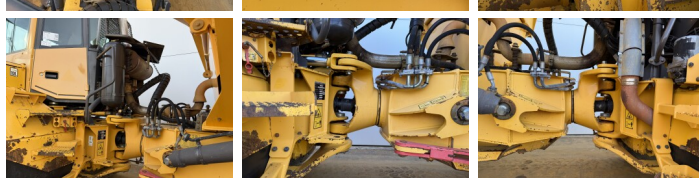

Volvo

Volvo A25E

BOSS
MACHINERY

€ 59.500excl.

Annee de construction **2007**
Numero de reference **BM07391**
Heures **24.385**

Algemeen

Type **A25E**
Emplacement **Veldhoven, Netherlands**
Certificaat **CE**

Description

Available at Boss Machinery! This Volvo A25E Dump Truck from 2007 has an engine power of 223 kW and counts 24385 operational hours. The total weight of this Volvo A25E is 21560 kg and the dimensions are 10.31 x 2.87 x 3.42. Furthermore, this A25E is equipped with Heated Seat, climatiseur, Body heating, Camera, Radio, Bluetooth. The Volvo Dump Truck also has a CE marking. Do you want more information or do you want to try the Volvo A25E at our yard? Please let us know.

Maten / Gewichten

Poids **21560**
Dimensions L*L*H **10.31 x 2.87 x 3.42**

Technische informatie

Configurations de lecteur **6x6**

Motor informatie

Moteur marque **Volvo**
Moteur type **D9B**
Cylindres **6**
Turbo
Puissance dans kW **223**

Banden / Rupsen

30% 30% **23.5R25**
20% 20% **23.5R25**
20% 20% **23.5R25**