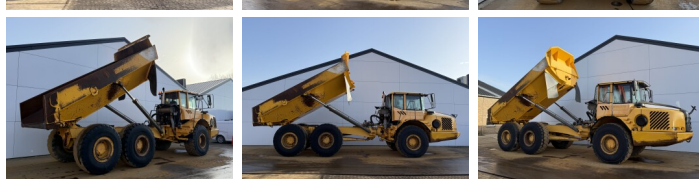

Volvo

Volvo A25E

BOSS
MACHINERY

€ 59.500excl.

Annee de construction **2007**
Numero de reference **BM07391**
Heures **24.385**

Algemeen

Type **A25E**
Emplacement **Veldhoven, Netherlands**
Certificaat **CE**

Description

Available at Boss Machinery! This Volvo A25E Dump Truck from 2007 has an engine power of 223 kW and counts 24385 operational hours. The total weight of this Volvo A25E is 21560 kg and the dimensions are 10.31 x 2.87 x 3.42. Furthermore, this A25E is equipped with Heated Seat, climatiseur, Body heating, Camera, Radio, Bluetooth. The Volvo Dump Truck also has a CE marking. Do you want more information or do you want to try the Volvo A25E at our yard? Please let us know.

Maten / Gewichten

Poids **21560**
Dimensions L*L*H **10.31 x 2.87 x 3.42**

Technische informatie

Configurations de lecteur **6x6**

Motor informatie

Moteur marque **Volvo**
Moteur type **D9B**
Cylindres **6**
Turbo
Puissance dans kW **223**

Banden / Rupsen

30% 30% **23.5R25**
20% 20% **23.5R25**
20% 20% **23.5R25**