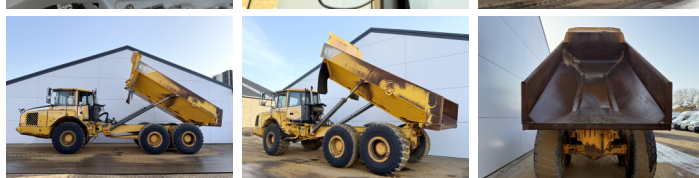

Volvo

Volvo A25E

BOSS
MACHINERY

€ 59.500excl.

Annee de construction **2007**
Numero de reference **BM07391**
Heures **24.385**

Algemeen

Type **A25E**
Emplacement **Veldhoven, Netherlands**
Certificaat **CE**

Description

Available at Boss Machinery! This Volvo A25E Dump Truck from 2007 has an engine power of 223 kW and counts 24385 operational hours. The total weight of this Volvo A25E is 21560 kg and the dimensions are 10.31 x 2.87 x 3.42. Furthermore, this A25E is equipped with Heated Seat, climatiseur, Body heating, Camera, Radio, Bluetooth. The Volvo Dump Truck also has a CE marking. Do you want more information or do you want to try the Volvo A25E at our yard? Please let us know.

Maten / Gewichten

Poids **21560**
Dimensions L*L*H **10.31 x 2.87 x 3.42**

Technische informatie

Configurations de lecteur **6x6**

Motor informatie

Moteur marque **Volvo**
Moteur type **D9B**
Cylindres **6**
Turbo
Puissance dans kW **223**

Banden / Rupsen

30% 30% **23.5R25**
20% 20% **23.5R25**
20% 20% **23.5R25**