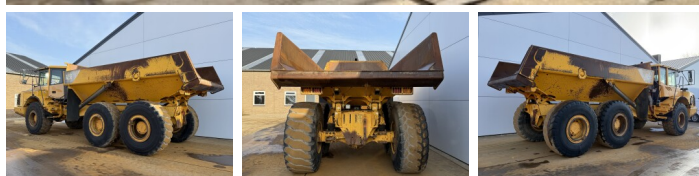

Volvo

Volvo A25E

BOSS
MACHINERY

€ 59.500excl.

Annee de construction **2007**
Numero de reference **BM07391**
Heures **24.385**

Algemeen

Type **A25E**
Emplacement **Veldhoven, Netherlands**
Certificaat **CE**

Description

Available at Boss Machinery! This Volvo A25E Dump Truck from 2007 has an engine power of 223 kW and counts 24385 operational hours. The total weight of this Volvo A25E is 21560 kg and the dimensions are 10.31 x 2.87 x 3.42. Furthermore, this A25E is equipped with Heated Seat, climatiseur, Body heating, Camera, Radio, Bluetooth. The Volvo Dump Truck also has a CE marking. Do you want more information or do you want to try the Volvo A25E at our yard? Please let us know.

Maten / Gewichten

Poids **21560**
Dimensions L*L*H **10.31 x 2.87 x 3.42**

Technische informatie

Configurations de lecteur **6x6**

Motor informatie

Moteur marque **Volvo**
Moteur type **D9B**
Cylindres **6**
Turbo
Puissance dans kW **223**

Banden / Rupsen

30% 30% **23.5R25**
20% 20% **23.5R25**
20% 20% **23.5R25**