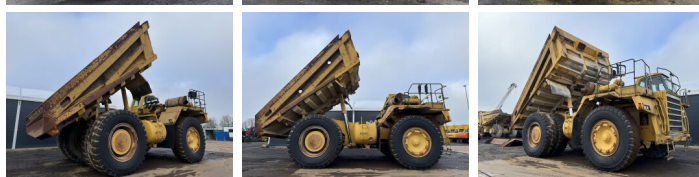

Komatsu

Komatsu HD785-3

€ 45.000excl.

Annee de construction **1991**
Numero de reference **BM007211**
Heures **29.548**

Algemeen

Type **HD785-3**
Emplacement **Veldhoven, Netherlands**
Certificaat **CE**

Description

Available at Boss Machinery! This Komatsu HD785-3 Dump Truck from 1991 has an engine power of 605 kW and counts 29548 operational hours. The total weight of this Komatsu HD785-3 is 61200 kg and the dimensions are 10.30 x 5.20 x 4.62. Furthermore, this HD785-3 is equipped with Camera, climatiseur. The Komatsu Dump Truck also has a CE marking. Do you want more information or do you want to try the Komatsu HD785-3 at our yard? Please let us know.

Maten / Gewichten

Dimensions L*L*H **10.30 x 5.20 x 4.62**
Poids **61200**

Technische informatie

Configurations de lecteur **4x4**

Motor informatie

Moteur marque **Komatsu**
Moteur type **SA12V140**
Cylindres **12**
Turbo
Puissance dans kW **605**

Banden / Rupsen

60% 60% **31/90R49**
60% 60% **31/90R49**

Opties

BOSS
MACHINERY

Camera
climatiseur