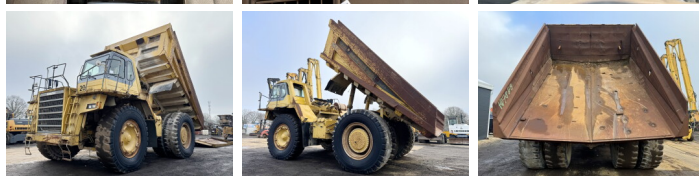

Komatsu

Komatsu HD785-3

€ 45.000excl.

Annee de construction **1991**
Numero de reference **BM007211**
Heures **29.548**

Algemeen

Type **HD785-3**
Emplacement **Veldhoven, Netherlands**
Certificaat **CE**

Description

Available at Boss Machinery! This Komatsu HD785-3 Dump Truck from 1991 has an engine power of 605 kW and counts 29548 operational hours. The total weight of this Komatsu HD785-3 is 61200 kg and the dimensions are 10.30 x 5.20 x 4.62. Furthermore, this HD785-3 is equipped with Camera, climatiseur. The Komatsu Dump Truck also has a CE marking. Do you want more information or do you want to try the Komatsu HD785-3 at our yard? Please let us know.

Maten / Gewichten

Dimensions L*L*H **10.30 x 5.20 x 4.62**
Poids **61200**

Technische informatie

Configurations de lecteur **4x4**

Motor informatie

Moteur marque **Komatsu**
Moteur type **SA12V140**
Cylindres **12**
Turbo
Puissance dans kW **605**

Banden / Rupsen

60% 60% **31/90R49**
60% 60% **31/90R49**

Opties

BOSS
MACHINERY