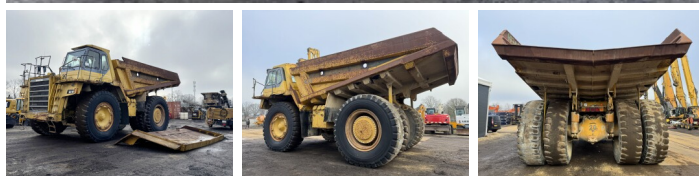

Komatsu

Komatsu HD785-3

€ 45.000excl.

Annee de construction **1991**
Numero de reference **BM007211**
Heures **29.548**

Algemeen

Type **HD785-3**
Emplacement **Veldhoven, Netherlands**
Certificaat **CE**

Description

Available at Boss Machinery! This Komatsu HD785-3 Dump Truck from 1991 has an engine power of 605 kW and counts 29548 operational hours. The total weight of this Komatsu HD785-3 is 61200 kg and the dimensions are 10.30 x 5.20 x 4.62. Furthermore, this HD785-3 is equipped with Camera, climatiseur. The Komatsu Dump Truck also has a CE marking. Do you want more information or do you want to try the Komatsu HD785-3 at our yard? Please let us know.

Maten / Gewichten

Dimensions L*L*H **10.30 x 5.20 x 4.62**
Poids **61200**

Technische informatie

Configurations de lecteur **4x4**

Motor informatie

Moteur marque **Komatsu**
Moteur type **SA12V140**
Cylindres **12**
Turbo
Puissance dans kW **605**

Banden / Rupsen

60% 60% **31/90R49**
60% 60% **31/90R49**

Opties

BOSS
MACHINERY