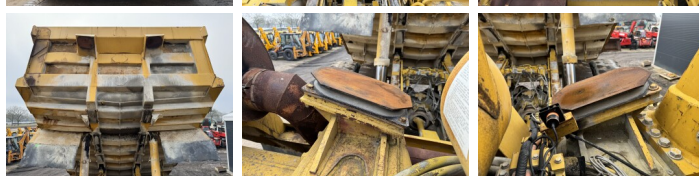

Available at Boss Machinery! This Komatsu HD785-3 Dump Truck from 1991 has an engine power of 605 kW and counts 29548 operational hours. The total weight of this Komatsu HD785-3 is 61200 kg and the dimensions are 10.30 x 5.20 x 4.62. Furthermore, this HD785-3 is equipped with Camera, climatiseur. The Komatsu Dump Truck also has a CE marking. Do you want more information or do you want to try the Komatsu HD785-3 at our yard? Please let us know.

Banden / Rupsen

60% 60% **31/90R49**
60% 60% **31/90R49**

Opties

BOSS
MACHINERY

Camera
climatiseur