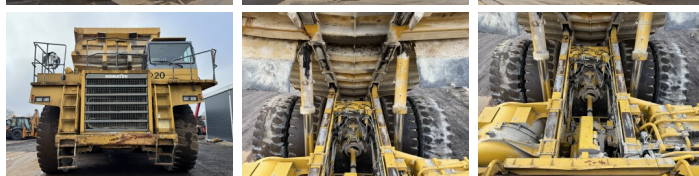

Komatsu

Komatsu HD785-3

€ 45.000excl.

Annee de construction **1991**
Numero de reference **BM007211**
Heures **29.548**

Algemeen

Type **HD785-3**
Emplacement **Veldhoven, Netherlands**
Certificaat **CE**

Description

Available at Boss Machinery! This Komatsu HD785-3 Dump Truck from 1991 has an engine power of 605 kW and counts 29548 operational hours. The total weight of this Komatsu HD785-3 is 61200 kg and the dimensions are 10.30 x 5.20 x 4.62. Furthermore, this HD785-3 is equipped with Camera, climatiseur. The Komatsu Dump Truck also has a CE marking. Do you want more information or do you want to try the Komatsu HD785-3 at our yard? Please let us know.

Maten / Gewichten

Dimensions L*L*H **10.30 x 5.20 x 4.62**
Poids **61200**

Technische informatie

Configurations de lecteur **4x4**

Motor informatie

Moteur marque **Komatsu**
Moteur type **SA12V140**
Cylindres **12**
Turbo
Puissance dans kW **605**

Banden / Rupsen

60% 60% **31/90R49**
60% 60% **31/90R49**

Opties

BOSS
MACHINERY

Camera
climatiseur