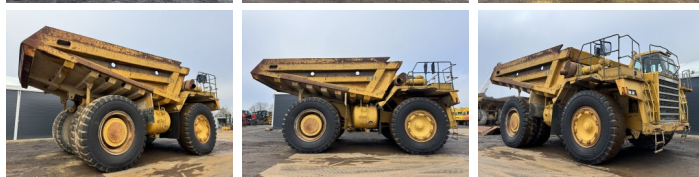

Komatsu

Komatsu HD785-3

€ 45.000excl.

Annee de construction **1991**
Numero de reference **BM007211**
Heures **29.548**

Algemeen

Type **HD785-3**
Emplacement **Veldhoven, Netherlands**
Certificaat **CE**

Description

Available at Boss Machinery! This Komatsu HD785-3 Dump Truck from 1991 has an engine power of 605 kW and counts 29548 operational hours. The total weight of this Komatsu HD785-3 is 61200 kg and the dimensions are 10.30 x 5.20 x 4.62. Furthermore, this HD785-3 is equipped with Camera, climatiseur. The Komatsu Dump Truck also has a CE marking. Do you want more information or do you want to try the Komatsu HD785-3 at our yard? Please let us know.

Maten / Gewichten

Dimensions L*L*H **10.30 x 5.20 x 4.62**
Poids **61200**

Technische informatie

Configurations de lecteur **4x4**

Motor informatie

Moteur marque **Komatsu**
Moteur type **SA12V140**
Cylindres **12**
Turbo
Puissance dans kW **605**

Banden / Rupsen

60% 60% **31/90R49**
60% 60% **31/90R49**

Opties

BOSS
MACHINERY

Camera
climatiseur