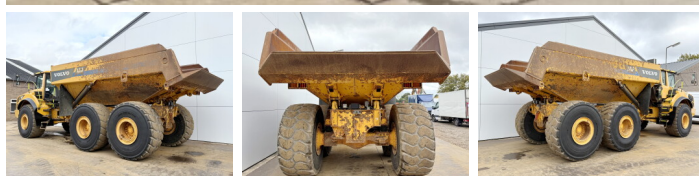

Volvo

Volvo A40F

€ 72.500excl.

Annee de construction **2011**
Numero de reference **BM007090**
Heures **16.702**

Algemeen

Type A40F
Emplacement Veldhoven, Netherlands
Description Available at Boss Machinery! This Volvo A40F Dump Truck from 2011 has an engine power of 347 kW and counts 16702 operational hours. The total weight of this Volvo A40F is 29860 kg and the dimensions are 11.61 x 3.39 x 3.64. Furthermore, this A40F is equipped with Heated Seat, Climate Control, climatiseur, Radio, Camera, Graissage centralisé. Do you want more information or do you want to try the Volvo A40F at our yard? Please let us know.

Maten / Gewichten

Dimensions L*L*H 11.61 x 3.39 x 3.64
Poids 29860

Technische informatie

Configurations de lecteur 6x6

Motor informatie

Moteur marque Volvo
Moteur type D16H
Cylindres 6
Turbo
Puissance dans kW 347

Banden / Rupsen

30% 30% 29.5R25
10% 20% 29.5R25
20% 20% 29.5R25

Opties

BOSS

MACHINERY

Heated Seat

Climate Control

climatiseur