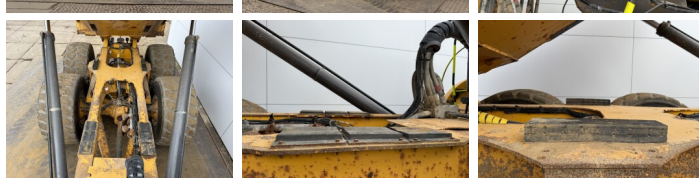

Volvo

Volvo A40F

€ 72.500excl.

Annee de construction **2011**
Numero de reference **BM007090**
Heures **16.702**

Algemeen

Type A40F
Emplacement Veldhoven, Netherlands
Description Available at Boss Machinery! This Volvo A40F Dump Truck from 2011 has an engine power of 347 kW and counts 16702 operational hours. The total weight of this Volvo A40F is 29860 kg and the dimensions are 11.61 x 3.39 x 3.64. Furthermore, this A40F is equipped with Heated Seat, Climate Control, climatiseur, Radio, Camera, Graissage centralisé. Do you want more information or do you want to try the Volvo A40F at our yard? Please let us know.

Banden / Rupsen

30% 30% 29.5R25
10% 20% 29.5R25
20% 20% 29.5R25

Opties

BOSS

MACHINERY

Heated Seat

Climate Control

climatiseur

Radio

Camera

Graissage centralisé