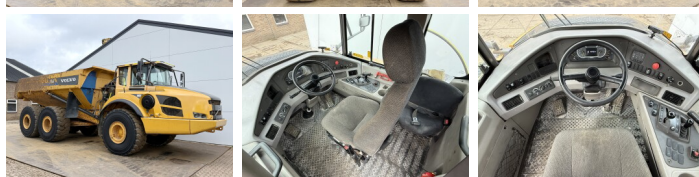

Volvo

Volvo A40F

€ 72.500excl.

Annee de construction **2011**
Numero de reference **BM007090**
Heures **16.702**

Algemeen

Type A40F
Emplacement Veldhoven, Netherlands
Description Available at Boss Machinery! This Volvo A40F Dump Truck from 2011 has an engine power of 347 kW and counts 16702 operational hours. The total weight of this Volvo A40F is 29860 kg and the dimensions are 11.61 x 3.39 x 3.64. Furthermore, this A40F is equipped with Heated Seat, Climate Control, climatiseur, Radio, Camera, Graissage centralisé. Do you want more information or do you want to try the Volvo A40F at our yard? Please let us know.

Maten / Gewichten

Dimensions L*L*H 11.61 x 3.39 x 3.64
Poids 29860

Technische informatie

Configurations de lecteur 6x6

Motor informatie

Moteur marque Volvo
Moteur type D16H
Cylindres 6
Turbo
Puissance dans kW 347

Banden / Rupsen

30% 30% 29.5R25
10% 20% 29.5R25
20% 20% 29.5R25

Opties

BOSS

MACHINERY

Heated Seat

Climate Control

climatiseur

Radio

Camera

Graissage centralisé