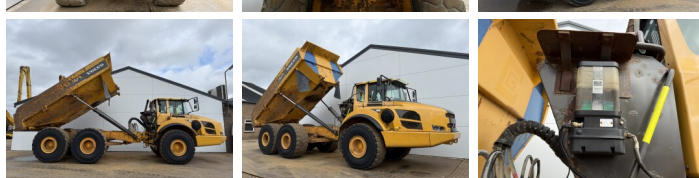

Volvo

Volvo A40F

€ 72.500excl.

Annee de construction **2011**
Numero de reference **BM007090**
Heures **16.702**

Algemeen

Type A40F
Emplacement Veldhoven, Netherlands
Description Available at Boss Machinery! This Volvo A40F Dump Truck from 2011 has an engine power of 347 kW and counts 16702 operational hours. The total weight of this Volvo A40F is 29860 kg and the dimensions are 11.61 x 3.39 x 3.64. Furthermore, this A40F is equipped with Heated Seat, Climate Control, climatiseur, Radio, Camera, Graissage centralisé. Do you want more information or do you want to try the Volvo A40F at our yard? Please let us know.

Maten / Gewichten

Dimensions L*L*H 11.61 x 3.39 x 3.64
Poids 29860

Technische informatie

Configurations de lecteur 6x6

Motor informatie

Moteur marque Volvo
Moteur type D16H
Cylindres 6
Turbo
Puissance dans kW 347

Banden / Rupsen

30% 30% 29.5R25
10% 20% 29.5R25
20% 20% 29.5R25

Opties

BOSS

MACHINERY

Heated Seat

Climate Control

climatiseur

Radio

Camera

Graissage centralisé