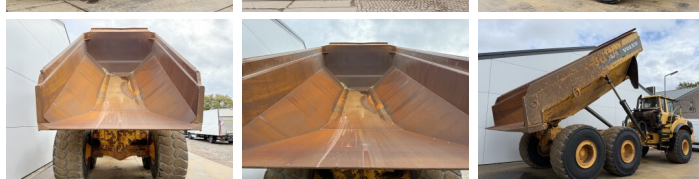

Volvo

Volvo A40F

€ 72.500excl.

Annee de construction **2011**
Numero de reference **BM007090**
Heures **16.702**

Algemeen

Type A40F
Emplacement Veldhoven, Netherlands
Description Available at Boss Machinery! This Volvo A40F Dump Truck from 2011 has an engine power of 347 kW and counts 16702 operational hours. The total weight of this Volvo A40F is 29860 kg and the dimensions are 11.61 x 3.39 x 3.64. Furthermore, this A40F is equipped with Heated Seat, Climate Control, climatiseur, Radio, Camera, Graissage centralisé. Do you want more information or do you want to try the Volvo A40F at our yard? Please let us know.

Maten / Gewichten

Dimensions L*L*H 11.61 x 3.39 x 3.64
Poids 29860

Technische informatie

Configurations de lecteur 6x6

Motor informatie

Moteur marque Volvo
Moteur type D16H
Cylindres 6
Turbo
Puissance dans kW 347

Banden / Rupsen

30% 30% 29.5R25
10% 20% 29.5R25
20% 20% 29.5R25

Opties

BOSS

MACHINERY

Heated Seat

Climate Control

climatiseur