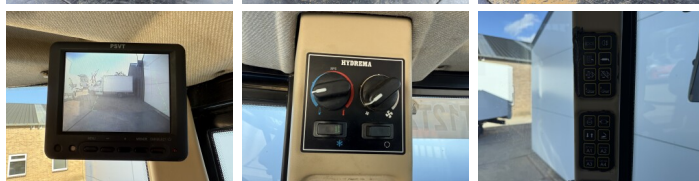

Hydrema

Hydrema 912F

BOSS
MACHINERY

Annee de construction **2018**
Numero de reference **BM006951**
Heures **8.432**

Algemeen

Type 912F
Emplacement Veldhoven, Netherlands
Certificaat CE + EPA
Available at Boss Machinery! This Hydrema 912F Dump Truck from 2018 has an engine power of 104 kW and counts 8432 operational hours. The total weight of this Hydrema 912F is 7270 kg and the dimensions are 5.90 x 2.50 x 2.72. Furthermore, this 912F is equipped with Radio, climatiseur, Camera. The Hydrema Dump Truck also has a CE + EPA marking. Do you want more information or do you want to try the Hydrema 912F at our yard? Please let us know.

Description

Maten / Gewichten

Poids 7270
Dimensions L*L*H 5.90 x 2.50 x 2.72

Technische informatie

Configurations de lecteur 4x4

Motor informatie

Moteur marque Cummins
Moteur type QSB4.5 140
Cylindres 4
Turbo
Puissance dans kW 104

Banden / Rupsen

30% 30% 600/55-26.5
30% 30% 600/55-26.5

Opties

Radio
climatiseur

Camera