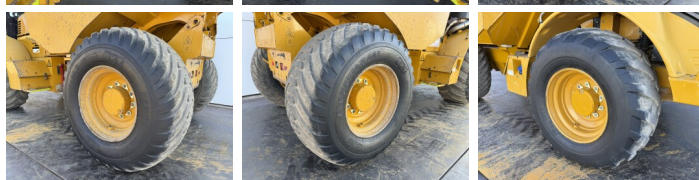

Hydrema

Hydrema 912F

BOSS
MACHINERY

Annee de construction **2018**
Numero de reference **BM006951**
Heures **8.432**

Algemeen

Type 912F
Emplacement Veldhoven, Netherlands
Certificaat CE + EPA
Available at Boss Machinery! This Hydrema 912F Dump Truck from 2018 has an engine power of 104 kW and counts 8432 operational hours. The total weight of this Hydrema 912F is 7270 kg and the dimensions are 5.90 x 2.50 x 2.72. Furthermore, this 912F is equipped with Radio, climatiseur, Camera. The Hydrema Dump Truck also has a CE + EPA marking. Do you want more information or do you want to try the Hydrema 912F at our yard? Please let us know.

Description

Maten / Gewichten

Poids 7270
Dimensions L*L*H 5.90 x 2.50 x 2.72

Technische informatie

Configurations de lecteur 4x4

Motor informatie

Moteur marque Cummins
Moteur type QSB4.5 140
Cylindres 4
Turbo
Puissance dans kW 104

Banden / Rupsen

30% 30% 600/55-26.5
30% 30% 600/55-26.5

Opties

Radio
climatiseur

Camera