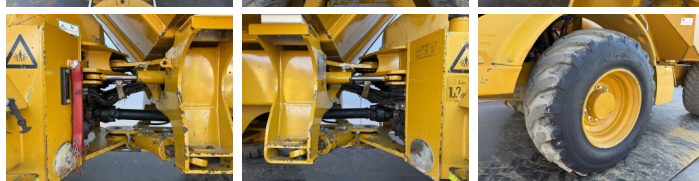

Hydrema

Hydrema 912F

BOSS
MACHINERY

Annee de construction **2018**
Numero de reference **BM006951**
Heures **8.432**

Algemeen

Type 912F
Emplacement Veldhoven, Netherlands
Certificaat CE + EPA
Available at Boss Machinery! This Hydrema 912F Dump Truck from 2018 has an engine power of 104 kW and counts 8432 operational hours. The total weight of this Hydrema 912F is 7270 kg and the dimensions are 5.90 x 2.50 x 2.72. Furthermore, this 912F is equipped with Radio, climatiseur, Camera. The Hydrema Dump Truck also has a CE + EPA marking. Do you want more information or do you want to try the Hydrema 912F at our yard? Please let us know.

Description

Maten / Gewichten

Poids 7270
Dimensions L*L*H 5.90 x 2.50 x 2.72

Technische informatie

Configurations de lecteur 4x4

Motor informatie

Moteur marque Cummins
Moteur type QSB4.5 140
Cylindres 4
Turbo
Puissance dans kW 104

Banden / Rupsen

30% 30% 600/55-26.5
30% 30% 600/55-26.5

Opties

Radio
climatiseur

Camera