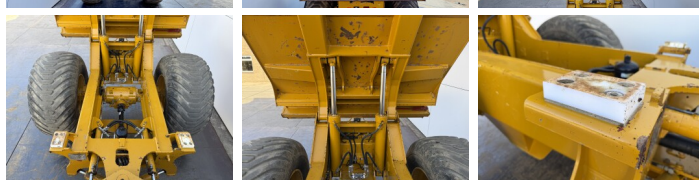

Hydrema

Hydrema 912F

BOSS
MACHINERY

Annee de construction **2018**
Numero de reference **BM006951**
Heures **8.432**

Algemeen

Type 912F
Emplacement Veldhoven, Netherlands
Certificaat CE + EPA
Available at Boss Machinery! This Hydrema 912F Dump Truck from 2018 has an engine power of 104 kW and counts 8432 operational hours. The total weight of this Hydrema 912F is 7270 kg and the dimensions are 5.90 x 2.50 x 2.72. Furthermore, this 912F is equipped with Radio, climatiseur, Camera. The Hydrema Dump Truck also has a CE + EPA marking. Do you want more information or do you want to try the Hydrema 912F at our yard? Please let us know.

Description

Maten / Gewichten

Poids 7270
Dimensions L*L*H 5.90 x 2.50 x 2.72

Technische informatie

Configurations de lecteur 4x4

Motor informatie

Moteur marque Cummins
Moteur type QSB4.5 140
Cylindres 4
Turbo
Puissance dans kW 104

Banden / Rupsen

30% 30% 600/55-26.5
30% 30% 600/55-26.5

Opties

Radio
climatiseur

Camera