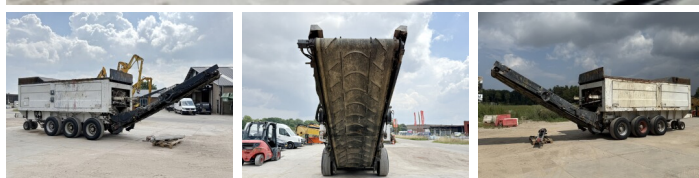

Doppstadt

Doppstadt DW3060

BOSS
MACHINERY

Annee de construction **2005**
Numero de reference **BM006846**
Heures **21.000**

Algemeen

Type DW3060
Emplacement Veldhoven, Netherlands
Certificaat CE

Available at Boss Machinery! This Doppstadt DW3060 Crushers from 2005 has an engine power of 315 kW and counts 21000 operational hours. The total weight of this Doppstadt DW3060 is 24000 kg and the dimensions are 9.45 x 2.52 x 3.70. Furthermore, this DW3060 is equipped with Fonction hydraulique supplémentaire. The Doppstadt Crushers also has a CE marking. Do you want more information or do you want to try the Doppstadt DW3060 at our yard? Please let us know.

Description

Maten / Gewichten

Poids 24000
Dimensions L*L*H 9.45 x 2.52 x 3.70

Technische informatie

German Machine

Motor informatie

Moteur marque Mercedes-Benz
Moteur type OM 457 LA
Cylindres 6
Turbo
Puissance dans kW 315

Banden / Rupsen

50%	50%	385/65R22.5
50%	50%	385/65R22.5
50%	50%	385/65R22.5

Opties