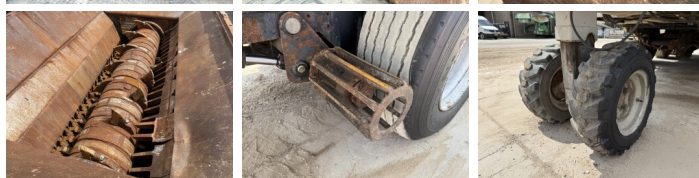

Doppstadt

Doppstadt DW3060

BOSS
MACHINERY

Annee de construction **2005**
Numero de reference **BM006846**
Heures **21.000**

Algemeen

Type DW3060
Emplacement Veldhoven, Netherlands
Certificaat CE

Available at Boss Machinery! This Doppstadt DW3060 Crushers from 2005 has an engine power of 315 kW and counts 21000 operational hours. The total weight of this Doppstadt DW3060 is 24000 kg and the dimensions are 9.45 x 2.52 x 3.70. Furthermore, this DW3060 is equipped with Fonction hydraulique supplémentaire. The Doppstadt Crushers also has a CE marking. Do you want more information or do you want to try the Doppstadt DW3060 at our yard? Please let us know.

Description

Maten / Gewichten

Poids 24000
Dimensions L*L*H 9.45 x 2.52 x 3.70

Technische informatie

German Machine

Motor informatie

Moteur marque Mercedes-Benz
Moteur type OM 457 LA
Cylindres 6
Turbo
Puissance dans kW 315

Banden / Rupsen

50%	50%	385/65R22.5
50%	50%	385/65R22.5
50%	50%	385/65R22.5

Opties

Fonction hydraulique
supplémentaire