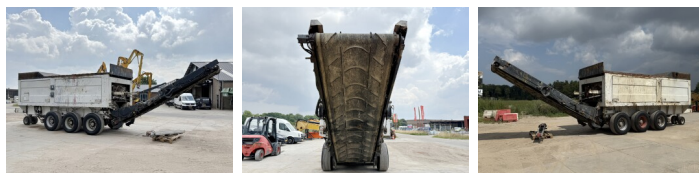

Doppstadt

Doppstadt DW3060

BOSS
MACHINERY

Annee de construction **2005**
Numero de reference **BM006846**
Heures **21.000**

Algemeen

Type DW3060
Emplacement Veldhoven, Netherlands
Certificaat CE

Available at Boss Machinery! This Doppstadt DW3060 Crushers from 2005 has an engine power of 315 kW and counts 21000 operational hours. The total weight of this Doppstadt DW3060 is 24000 kg and the dimensions are 9.45 x 2.52 x 3.70. Furthermore, this DW3060 is equipped with Fonction hydraulique supplémentaire. The Doppstadt Crushers also has a CE marking. Do you want more information or do you want to try the Doppstadt DW3060 at our yard? Please let us know.

Description

Maten / Gewichten

Dimensions L*L*H 9.45 x 2.52 x 3.70
Poids 24000

Technische informatie

German Machine

Motor informatie

Moteur marque Mercedes-Benz
Moteur type OM 457 LA
Cylindres 6
Turbo
Puissance dans kW 315

Banden / Rupsen

50% 50% 385/65R22.5
50% 50% 385/65R22.5
50% 50% 385/65R22.5

Opties