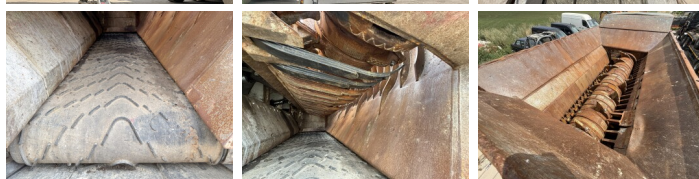

Doppstadt

Doppstadt DW3060

BOSS
MACHINERY

Annee de construction **2005**
Numero de reference **BM006846**
Heures **21.000**

Algemeen

Type DW3060
Emplacement Veldhoven, Netherlands
Certificaat CE

Available at Boss Machinery! This Doppstadt DW3060 Crushers from 2005 has an engine power of 315 kW and counts 21000 operational hours. The total weight of this Doppstadt DW3060 is 24000 kg and the dimensions are 9.45 x 2.52 x 3.70. Furthermore, this DW3060 is equipped with Fonction hydraulique supplémentaire. The Doppstadt Crushers also has a CE marking. Do you want more information or do you want to try the Doppstadt DW3060 at our yard? Please let us know.

Banden / Rupsen

50%	50%	385/65R22.5
50%	50%	385/65R22.5
50%	50%	385/65R22.5

Opties

Fonction hydraulique
supplémentaire