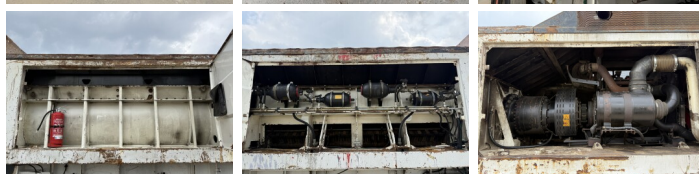

Doppstadt

Doppstadt DW3060

BOSS
MACHINERY

Annee de construction **2005**
Numero de reference **BM006846**
Heures **21.000**

Algemeen

Type DW3060
Emplacement Veldhoven, Netherlands
Certificaat CE

Available at Boss Machinery! This Doppstadt DW3060 Crushers from 2005 has an engine power of 315 kW and counts 21000 operational hours. The total weight of this Doppstadt DW3060 is 24000 kg and the dimensions are 9.45 x 2.52 x 3.70. Furthermore, this DW3060 is equipped with Fonction hydraulique supplémentaire. The Doppstadt Crushers also has a CE marking. Do you want more information or do you want to try the Doppstadt DW3060 at our yard? Please let us know.

Description

Maten / Gewichten

Dimensions L*L*H 9.45 x 2.52 x 3.70
Poids 24000

Technische informatie

German Machine

Motor informatie

Moteur marque Mercedes-Benz
Moteur type OM 457 LA
Cylindres 6
Turbo
Puissance dans kW 315

Banden / Rupsen

50% 50% 385/65R22.5
50% 50% 385/65R22.5
50% 50% 385/65R22.5

Opties