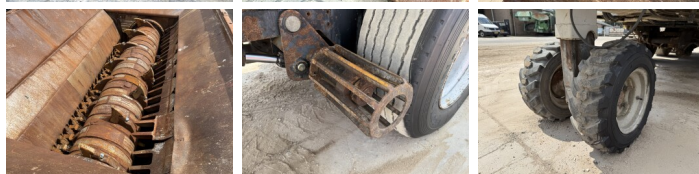

Doppstadt

Doppstadt DW3060

BOSS
MACHINERY

Annee de construction **2005**
Numero de reference **BM006846**
Heures **21.000**

Algemeen

Type DW3060
Emplacement Veldhoven, Netherlands
Certificaat CE

Available at Boss Machinery! This Doppstadt DW3060 Crushers from 2005 has an engine power of 315 kW and counts 21000 operational hours. The total weight of this Doppstadt DW3060 is 24000 kg and the dimensions are 9.45 x 2.52 x 3.70. Furthermore, this DW3060 is equipped with Fonction hydraulique supplémentaire. The Doppstadt Crushers also has a CE marking. Do you want more information or do you want to try the Doppstadt DW3060 at our yard? Please let us know.

Description

Maten / Gewichten

Dimensions L*L*H 9.45 x 2.52 x 3.70
Poids 24000

Technische informatie

German Machine

Motor informatie

Moteur marque Mercedes-Benz
Moteur type OM 457 LA
Cylindres 6
Turbo
Puissance dans kW 315

Banden / Rupsen

50% 50% 385/65R22.5
50% 50% 385/65R22.5
50% 50% 385/65R22.5

Opties