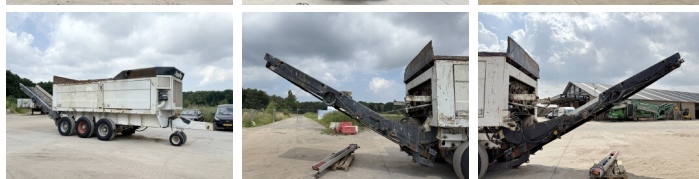

Doppstadt

Doppstadt DW3060

BOSS
MACHINERY

Annee de construction **2005**
Numero de reference **BM006846**
Heures **21.000**

Algemeen

Type DW3060
Emplacement Veldhoven, Netherlands
Certificaat CE

Available at Boss Machinery! This Doppstadt DW3060 Crushers from 2005 has an engine power of 315 kW and counts 21000 operational hours. The total weight of this Doppstadt DW3060 is 24000 kg and the dimensions are 9.45 x 2.52 x 3.70. Furthermore, this DW3060 is equipped with Fonction hydraulique supplémentaire. The Doppstadt Crushers also has a CE marking. Do you want more information or do you want to try the Doppstadt DW3060 at our yard? Please let us know.

Description

Maten / Gewichten

Poids 24000
Dimensions L*L*H 9.45 x 2.52 x 3.70

Technische informatie

German Machine

Motor informatie

Moteur marque Mercedes-Benz
Moteur type OM 457 LA
Cylindres 6
Turbo
Puissance dans kW 315

Banden / Rupsen

50%	50%	385/65R22.5
50%	50%	385/65R22.5
50%	50%	385/65R22.5

Opties

Fonction hydraulique
supplémentaire