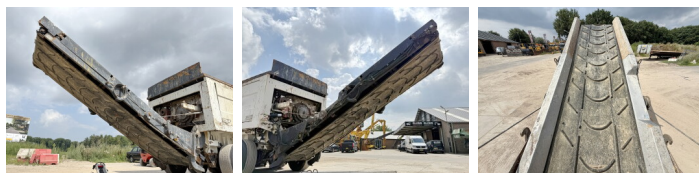

Doppstadt

Doppstadt DW3060

BOSS
MACHINERY

Annee de construction **2005**
Numero de reference **BM006846**
Heures **21.000**

Algemeen

Type DW3060
Emplacement Veldhoven, Netherlands
Certificaat CE

Available at Boss Machinery! This Doppstadt DW3060 Crushers from 2005 has an engine power of 315 kW and counts 21000 operational hours. The total weight of this Doppstadt DW3060 is 24000 kg and the dimensions are 9.45 x 2.52 x 3.70. Furthermore, this DW3060 is equipped with Fonction hydraulique supplémentaire. The Doppstadt Crushers also has a CE marking. Do you want more information or do you want to try the Doppstadt DW3060 at our yard? Please let us know.

Description

Maten / Gewichten

Dimensions L*L*H 9.45 x 2.52 x 3.70
Poids 24000

Technische informatie

German Machine

Motor informatie

Moteur marque Mercedes-Benz
Moteur type OM 457 LA
Cylindres 6
Turbo
Puissance dans kW 315

Banden / Rupsen

50% 50% 385/65R22.5
50% 50% 385/65R22.5
50% 50% 385/65R22.5

Opties