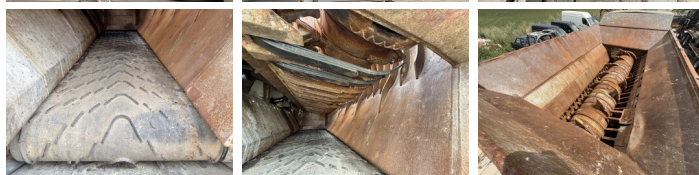

Doppstadt

Doppstadt DW3060

BOSS
MACHINERY

Annee de construction **2005**
Numero de reference **BM006846**
Heures **21.000**

Algemeen

Type DW3060
Emplacement Veldhoven, Netherlands
Certificaat CE

Available at Boss Machinery! This Doppstadt DW3060 Crushers from 2005 has an engine power of 315 kW and counts 21000 operational hours. The total weight of this Doppstadt DW3060 is 24000 kg and the dimensions are 9.45 x 2.52 x 3.70. Furthermore, this DW3060 is equipped with Fonction hydraulique supplémentaire. The Doppstadt Crushers also has a CE marking. Do you want more information or do you want to try the Doppstadt DW3060 at our yard? Please let us know.

Description

Maten / Gewichten

Dimensions L*L*H 9.45 x 2.52 x 3.70
Poids 24000

Technische informatie

German Machine

Motor informatie

Moteur marque Mercedes-Benz
Moteur type OM 457 LA
Cylindres 6
Turbo
Puissance dans kW 315

Banden / Rupsen

50% 50% 385/65R22.5
50% 50% 385/65R22.5
50% 50% 385/65R22.5

Opties