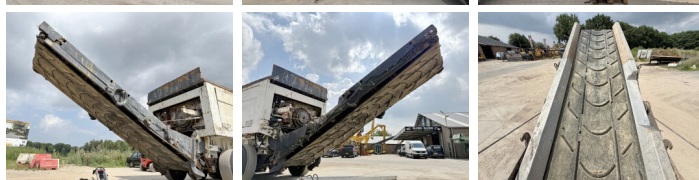

Doppstadt

Doppstadt DW3060

BOSS
MACHINERY

Annee de construction **2005**
Numero de reference **BM006846**
Heures **21.000**

Algemeen

Type DW3060
Emplacement Veldhoven, Netherlands
Certificaat CE

Available at Boss Machinery! This Doppstadt DW3060 Crushers from 2005 has an engine power of 315 kW and counts 21000 operational hours. The total weight of this Doppstadt DW3060 is 24000 kg and the dimensions are 9.45 x 2.52 x 3.70. Furthermore, this DW3060 is equipped with Fonction hydraulique supplémentaire. The Doppstadt Crushers also has a CE marking. Do you want more information or do you want to try the Doppstadt DW3060 at our yard? Please let us know.

Description

Maten / Gewichten

Poids 24000
Dimensions L*L*H 9.45 x 2.52 x 3.70

Technische informatie

German Machine

Motor informatie

Moteur marque Mercedes-Benz
Moteur type OM 457 LA
Cylindres 6
Turbo
Puissance dans kW 315

Banden / Rupsen

50%	50%	385/65R22.5
50%	50%	385/65R22.5
50%	50%	385/65R22.5

Opties

Fonction hydraulique
supplémentaire