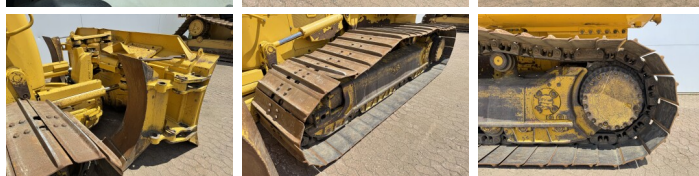

Komatsu

Komatsu D61PXi-24

BOSS
MACHINERY

€ 107.500excl.

Annee de construction **2019**
Numero de reference **BM007762**
Heures **7.599**

Algemeen

Type D61PXi-24
Emplacement Veldhoven, Netherlands
Certificaat CE + EPA

Description Available at Boss Machinery! This Komatsu D61PXi-24 Dozer from 2019 has an engine power of 126 kW and counts 7599 operational hours. The total weight of this Komatsu D61PXi-24 is 19580 kg and the dimensions are 5.69 x 3.01 x 3.29. Furthermore, this D61PXi-24 is equipped with Bluetooth, climatiseur, Ripper Valve, Camera, AdBlue, Radio. The Komatsu Dozer also has a CE + EPA marking. Do you want more information or do you want to try the Komatsu D61PXi-24 at our yard? Please let us know.

Maten / Gewichten

Poids 19580
Dimensions L*L*H 5.69 x 3.01 x 3.29

Motor informatie

Moteur marque Komatsu
Moteur type SAA6D107E-3-A
Cylindres 6
Turbo
Puissance dans kW 126

Banden / Rupsen

Chain % 20
Plate % 20
Sprocket % 20
Largeur de la plaque 86 cm

Opties