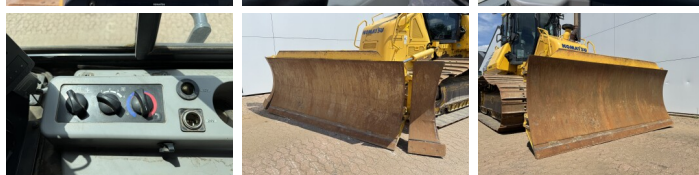

Komatsu

Komatsu D61PXi-24

BOSS
MACHINERY

€ 107.500excl.

Annee de construction **2019**
Numero de reference **BM007762**
Heures **7.599**

Algemeen

Type D61PXi-24
Emplacement Veldhoven, Netherlands
Certificaat CE + EPA

Description Available at Boss Machinery! This Komatsu D61PXi-24 Dozer from 2019 has an engine power of 126 kW and counts 7599 operational hours. The total weight of this Komatsu D61PXi-24 is 19580 kg and the dimensions are 5.69 x 3.01 x 3.29. Furthermore, this D61PXi-24 is equipped with Bluetooth, climatiseur, Ripper Valve, Camera, AdBlue, Radio. The Komatsu Dozer also has a CE + EPA marking. Do you want more information or do you want to try the Komatsu D61PXi-24 at our yard? Please let us know.

Maten / Gewichten

Poids 19580
Dimensions L*L*H 5.69 x 3.01 x 3.29

Motor informatie

Moteur marque Komatsu
Moteur type SAA6D107E-3-A
Cylindres 6
Turbo
Puissance dans kW 126

Banden / Rupsen

Chain % 20
Plate % 20
Sprocket % 20
Largeur de la plaque 86 cm

Opties