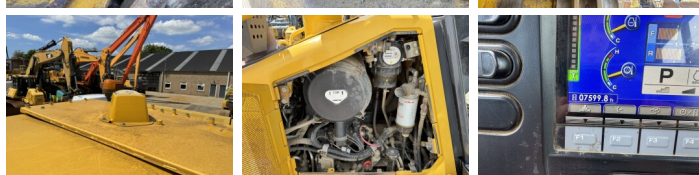

Komatsu

Komatsu D61PXi-24

BOSS
MACHINERY

€ 107.500excl.

Annee de construction **2019**
Numero de reference **BM007762**
Heures **7.599**

Algemeen

Type D61PXi-24
Emplacement Veldhoven, Netherlands
Certificaat CE + EPA

Description Available at Boss Machinery! This Komatsu D61PXi-24 Dozer from 2019 has an engine power of 126 kW and counts 7599 operational hours. The total weight of this Komatsu D61PXi-24 is 19580 kg and the dimensions are 5.69 x 3.01 x 3.29. Furthermore, this D61PXi-24 is equipped with Bluetooth, climatiseur, Ripper Valve, Camera, AdBlue, Radio. The Komatsu Dozer also has a CE + EPA marking. Do you want more information or do you want to try the Komatsu D61PXi-24 at our yard? Please let us know.

Maten / Gewichten

Poids 19580
Dimensions L*L*H 5.69 x 3.01 x 3.29

Motor informatie

Moteur marque Komatsu
Moteur type SAA6D107E-3-A
Cylindres 6
Turbo
Puissance dans kW 126

Banden / Rupsen

Chain % 20
Plate % 20
Sprocket % 20
Largeur de la plaque 86 cm

Opties