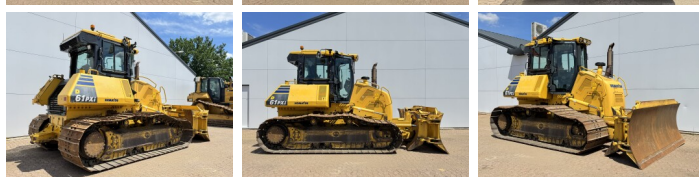

Komatsu

Komatsu D61PXi-24

BOSS
MACHINERY

€ 107.500excl.

Annee de construction **2019**
Numero de reference **BM007762**
Heures **7.599**

Algemeen

Type D61PXi-24
Emplacement Veldhoven, Netherlands
Certificaat CE + EPA

Description Available at Boss Machinery! This Komatsu D61PXi-24 Dozer from 2019 has an engine power of 126 kW and counts 7599 operational hours. The total weight of this Komatsu D61PXi-24 is 19580 kg and the dimensions are 5.69 x 3.01 x 3.29. Furthermore, this D61PXi-24 is equipped with Bluetooth, climatiseur, Ripper Valve, Camera, AdBlue, Radio. The Komatsu Dozer also has a CE + EPA marking. Do you want more information or do you want to try the Komatsu D61PXi-24 at our yard? Please let us know.

Maten / Gewichten

Poids 19580
Dimensions L*L*H 5.69 x 3.01 x 3.29

Motor informatie

Moteur marque Komatsu
Moteur type SAA6D107E-3-A
Cylindres 6
Turbo
Puissance dans kW 126

Banden / Rupsen

Chain % 20
Plate % 20
Sprocket % 20
Largeur de la plaque 86 cm

Opties