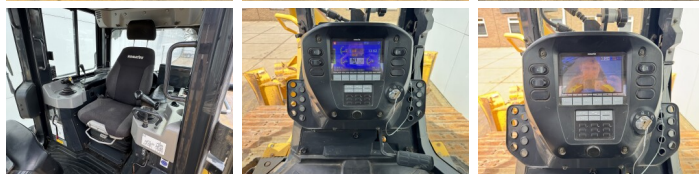

Komatsu

Komatsu D61PXi-24

BOSS
MACHINERY

€ 89.500excl.

Annee de construction **2018**
Numero de reference **BM007695**
Heures **10.591**

Algemeen

Type D61PXi-24
Emplacement Veldhoven, Netherlands
Certificaat CE + EPA

Description Available at Boss Machinery! This Komatsu D61PXi-24 Dozer from 2018 has an engine power of 126 kW and counts 10591 operational hours. The total weight of this Komatsu D61PXi-24 is 19580 kg and the dimensions are 5.36 x 2.96 x 3.28. Furthermore, this D61PXi-24 is equipped with Ripper Valve, Camera, AdBlue, Radio, Bluetooth, climatiseur. The Komatsu Dozer also has a CE + EPA marking. Do you want more information or do you want to try the Komatsu D61PXi-24 at our yard? Please let us know.

Maten / Gewichten

Poids 19580
Dimensions L*L*H 5.36 x 2.96 x 3.28

Motor informatie

Moteur marque Komatsu
Moteur type SAA6D107E-3-A
Cylindres 6
Turbo
Puissance dans kW 126

Banden / Rupsen

Plate % 40
Sprocket % 80
Chain % 40
Largeur de la plaque 86 cm

Opties