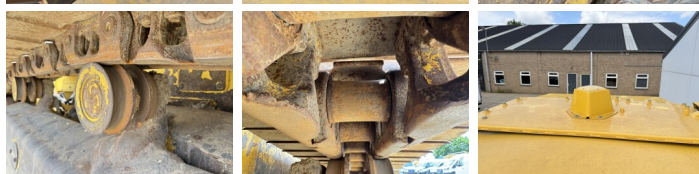

Komatsu

Komatsu D61PXi-24

BOSS
MACHINERY

€ 89.500excl.

Annee de construction **2018**
Numero de reference **BM007695**
Heures **10.591**

Algemeen

Type D61PXi-24
Emplacement Veldhoven, Netherlands
Certificaat CE + EPA

Description Available at Boss Machinery! This Komatsu D61PXi-24 Dozer from 2018 has an engine power of 126 kW and counts 10591 operational hours. The total weight of this Komatsu D61PXi-24 is 19580 kg and the dimensions are 5.36 x 2.96 x 3.28. Furthermore, this D61PXi-24 is equipped with Ripper Valve, Camera, AdBlue, Radio, Bluetooth, climatiseur. The Komatsu Dozer also has a CE + EPA marking. Do you want more information or do you want to try the Komatsu D61PXi-24 at our yard? Please let us know.

Maten / Gewichten

Poids 19580
Dimensions L*L*H 5.36 x 2.96 x 3.28

Motor informatie

Moteur marque Komatsu
Moteur type SAA6D107E-3-A
Cylindres 6
Turbo
Puissance dans kW 126

Banden / Rupsen

Plate % 40
Sprocket % 80
Chain % 40
Largeur de la plaque 86 cm

Opties