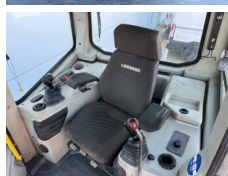

Liebherr

Liebherr PR724

BOSS
MACHINERY

€ 49.500excl.

Annee de construction **2008**
Numero de reference **BM007545**
Heures **11.613**

Algemeen

Type PR724
Emplacement Veldhoven, Netherlands
Certificaat CE + EPA

Description Available at Boss Machinery! This Liebherr PR724 Dozer from 2008 has an engine power of 140 kW and counts 11613 operational hours. The total weight of this Liebherr PR724 is 18500 kg and the dimensions are 6.94 x 2.42 x 3.38. Furthermore, this PR724 is equipped with Camera, Ripper Valve. The Liebherr Dozer also has a CE + EPA marking. Do you want more information or do you want to try the Liebherr PR724 at our yard? Please let us know.

Maten / Gewichten

Dimensions L*L*H 6.94 x 2.42 x 3.38
Poids 18500

Technische informatie

German Machine

Motor informatie

Moteur marque Liebherr
Moteur type D934 LA6
Cylindres 4
Turbo
Puissance dans kW 140

Banden / Rupsen

Plate % 50
Sprocket % 40
Chain % 50
Largeur de la plaque 60