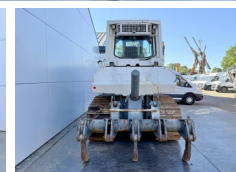

Description Available at Boss Machinery! This Liebherr PR724 Dozer from 2008 has an engine power of 140 kW and counts 11613 operational hours. The total weight of this Liebherr PR724 is 18500 kg and the dimensions are 6.94 x 2.42 x 3.38. Furthermore, this PR724 is equipped with Camera, Ripper Valve. The Liebherr Dozer also has a CE + EPA marking. Do you want more information or do you want to try the Liebherr PR724 at our yard? Please let us know.

Maten / Gewichten

Dimensions L*L*H 6.94 x 2.42 x 3.38
Poids 18500

Technische informatie

German Machine

Motor informatie

Moteur marque Liebherr
Moteur type D934 LA6
Cylindres 4
Turbo
Puissance dans kW 140

Banden / Rupsen

Plate % 50
Sprocket % 40
Chain % 50
Largeur de la plaque 60

Opties

Camera

Ripper Valve