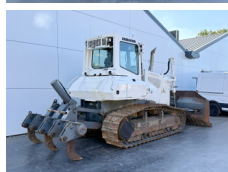

Liebherr

Liebherr PR724

BOSS
MACHINERY

€ 49.500excl.

Annee de construction **2008**
Numero de reference **BM007545**
Heures **11.613**

Algemeen

Type PR724
Emplacement Veldhoven, Netherlands
Certificaat CE + EPA

Description Available at Boss Machinery! This Liebherr PR724 Dozer from 2008 has an engine power of 140 kW and counts 11613 operational hours. The total weight of this Liebherr PR724 is 18500 kg and the dimensions are 6.94 x 2.42 x 3.38. Furthermore, this PR724 is equipped with Camera, Ripper Valve. The Liebherr Dozer also has a CE + EPA marking. Do you want more information or do you want to try the Liebherr PR724 at our yard? Please let us know.

Maten / Gewichten

Dimensions L*L*H 6.94 x 2.42 x 3.38
Poids 18500

Technische informatie

German Machine

Motor informatie

Moteur marque Liebherr
Moteur type D934 LA6
Cylindres 4
Turbo
Puissance dans kW 140

Banden / Rupsen

Plate % 50
Sprocket % 40
Chain % 50
Largeur de la plaque 60

Opties

Camera

Ripper Valve