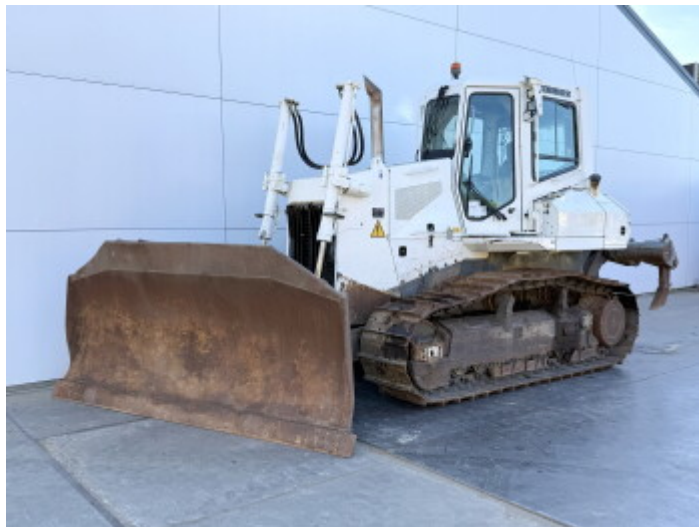

Liebherr

Liebherr PR724

BOSS
MACHINERY

€ 49.500excl.

Annee de construction **2008**
Numero de reference **BM007545**
Heures **11.613**

Algemeen

Type PR724
Emplacement Veldhoven, Netherlands
Certificaat CE + EPA

Description Available at Boss Machinery! This Liebherr PR724 Dozer from 2008 has an engine power of 140 kW and counts 11613 operational hours. The total weight of this Liebherr PR724 is 18500 kg and the dimensions are 6.94 x 2.42 x 3.38. Furthermore, this PR724 is equipped with Camera, Ripper Valve. The Liebherr Dozer also has a CE + EPA marking. Do you want more information or do you want to try the Liebherr PR724 at our yard? Please let us know.

Maten / Gewichten

Dimensions L*L*H 6.94 x 2.42 x 3.38
Poids 18500

Technische informatie

German Machine

Motor informatie

Moteur marque Liebherr
Moteur type D934 LA6
Cylindres 4
Turbo
Puissance dans kW 140

Banden / Rupsen

Plate % 50
Sprocket % 40
Chain % 50
Largeur de la plaque 60