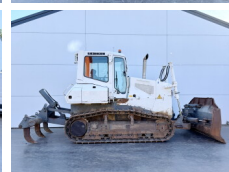

Liebherr

Liebherr PR724

BOSS
MACHINERY

€ 49.500excl.

Annee de construction **2008**
Numero de reference **BM007545**
Heures **11.613**

Algemeen

Type PR724
Emplacement Veldhoven, Netherlands
Certificaat CE + EPA

Description Available at Boss Machinery! This Liebherr PR724 Dozer from 2008 has an engine power of 140 kW and counts 11613 operational hours. The total weight of this Liebherr PR724 is 18500 kg and the dimensions are 6.94 x 2.42 x 3.38. Furthermore, this PR724 is equipped with Camera, Ripper Valve. The Liebherr Dozer also has a CE + EPA marking. Do you want more information or do you want to try the Liebherr PR724 at our yard? Please let us know.

Maten / Gewichten

Dimensions L*L*H 6.94 x 2.42 x 3.38
Poids 18500

Technische informatie

German Machine

Motor informatie

Moteur marque Liebherr
Moteur type D934 LA6
Cylindres 4
Turbo
Puissance dans kW 140

Banden / Rupsen

Plate % 50
Sprocket % 40
Chain % 50
Largeur de la plaque 60

Opties

Camera

Ripper Valve