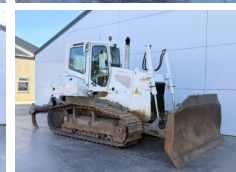

Liebherr

Liebherr PR724

BOSS
MACHINERY

€ 49.500excl.

Annee de construction **2008**
Numero de reference **BM007545**
Heures **11.613**

Algemeen

Type PR724
Emplacement Veldhoven, Netherlands
Certificaat CE + EPA

Description Available at Boss Machinery! This Liebherr PR724 Dozer from 2008 has an engine power of 140 kW and counts 11613 operational hours. The total weight of this Liebherr PR724 is 18500 kg and the dimensions are 6.94 x 2.42 x 3.38. Furthermore, this PR724 is equipped with Camera, Ripper Valve. The Liebherr Dozer also has a CE + EPA marking. Do you want more information or do you want to try the Liebherr PR724 at our yard? Please let us know.

Maten / Gewichten

Dimensions L*L*H 6.94 x 2.42 x 3.38
Poids 18500

Technische informatie

German Machine

Motor informatie

Moteur marque Liebherr
Moteur type D934 LA6
Cylindres 4
Turbo
Puissance dans kW 140

Banden / Rupsen

Plate % 50
Sprocket % 40
Chain % 50
Largeur de la plaque 60

Opties

Camera

Ripper Valve