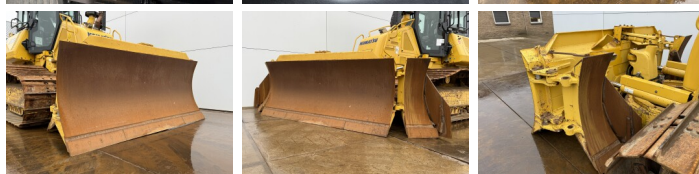

Komatsu

Komatsu D61PXi-24

BOSS
MACHINERY

€ 114.500excl.

Annee de construction **2018**
Numero de reference **BM007244**
Heures **6.786**

Algemeen

Type D61PXi-24
Emplacement Veldhoven, Netherlands
Certificaat CE

Description

Available at Boss Machinery! This Komatsu D61PXi-24 Dozer from 2018 has an engine power of 126 kW and counts 6786 operational hours. The total weight of this Komatsu D61PXi-24 is 19580 kg and the dimensions are 5.43 x 2.99 x 3.32. Furthermore, this D61PXi-24 is equipped with Camera, climatiseur, AdBlue, Radio, Bluetooth, Ripper Valve. The Komatsu Dozer also has a CE marking. Do you want more information or do you want to try the Komatsu D61PXi-24 at our yard? Please let us know.

Maten / Gewichten

Poids 19580
Dimensions L*L*H 5.43 x 2.99 x 3.32

Technische informatie

German Machine

Motor informatie

Moteur marque Komatsu
Moteur type SAA6D107E-3A
Cylindres 6
Turbo
Puissance dans kW 126

Banden / Rupsen

Chain % 40
Plate % 30
Sprocket % 70
Largeur de la plaque 86 cm