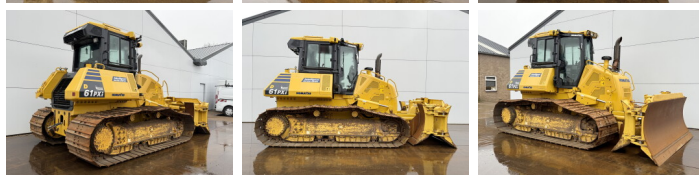

Komatsu

Komatsu D61PXi-24

BOSS
MACHINERY

€ 114.500excl.

Annee de construction **2018**
Numero de reference **BM007244**
Heures **6.786**

Algemeen

Type D61PXi-24
Emplacement Veldhoven, Netherlands
Certificaat CE

Description

Available at Boss Machinery! This Komatsu D61PXi-24 Dozer from 2018 has an engine power of 126 kW and counts 6786 operational hours. The total weight of this Komatsu D61PXi-24 is 19580 kg and the dimensions are 5.43 x 2.99 x 3.32. Furthermore, this D61PXi-24 is equipped with Camera, climatiseur, AdBlue, Radio, Bluetooth, Ripper Valve. The Komatsu Dozer also has a CE marking. Do you want more information or do you want to try the Komatsu D61PXi-24 at our yard? Please let us know.

Maten / Gewichten

Poids 19580
Dimensions L*L*H 5.43 x 2.99 x 3.32

Technische informatie

German Machine

Motor informatie

Moteur marque Komatsu
Moteur type SAA6D107E-3A
Cylindres 6
Turbo
Puissance dans kW 126

Banden / Rupsen

Chain % 40
Plate % 30
Sprocket % 70
Largeur de la plaque 86 cm