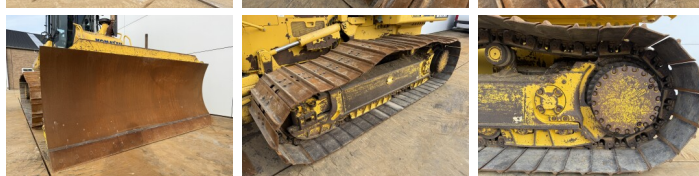

Komatsu

Komatsu D61PXi-24

€ 99.500excl.

Annee de construction **2017**
Numero de reference **BM007232**
Heures **8.336**

Algemeen

Type D61PXi-24
Emplacement Veldhoven, Netherlands
Certificaat CE + EPA

Description Available at Boss Machinery! This Komatsu D61PXi-24 Dozer from 2017 has an engine power of 126 kW and counts 8336 operational hours. The total weight of this Komatsu D61PXi-24 is 19580 kg and the dimensions are 5.47 x 2.99 x 3.30. Furthermore, this D61PXi-24 is equipped with Ripper Valve, Camera, AdBlue, Radio, Bluetooth, climatiseur. The Komatsu Dozer also has a CE + EPA marking. Do you want more information or do you want to try the Komatsu D61PXi-24 at our yard? Please let us know.

Maten / Gewichten

Poids 19580
Dimensions L*L*H 5.47 x 2.99 x 3.30

Motor informatie

Moteur marque Komatsu
Moteur type SAA6D107E-3-A
Cylindres 6
Turbo
Puissance dans kW 126

Banden / Rupsen

Plate % 30
Sprocket % 60
Chain % 40
Largeur de la plaque 86 cm

Opties