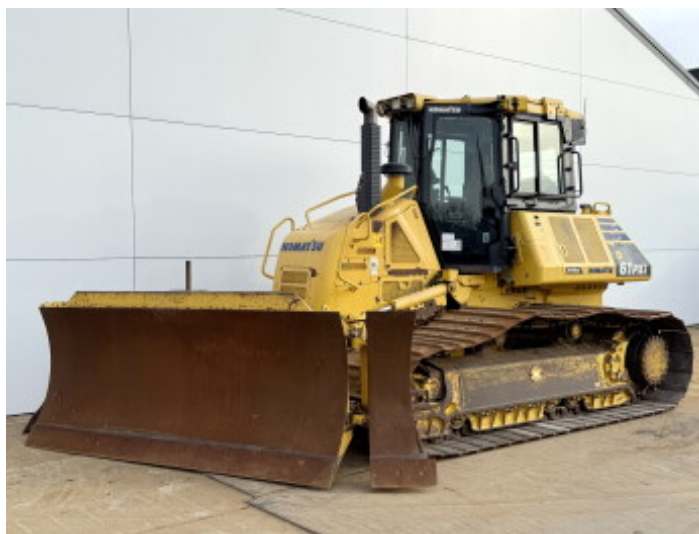

Komatsu

Komatsu D61PXi-24

€ 99.500excl.

Annee de construction **2017**
Numero de reference **BM007232**
Heures **8.336**

Algemeen

Type D61PXi-24
Emplacement Veldhoven, Netherlands
Certificaat CE + EPA

Description Available at Boss Machinery! This Komatsu D61PXi-24 Dozer from 2017 has an engine power of 126 kW and counts 8336 operational hours. The total weight of this Komatsu D61PXi-24 is 19580 kg and the dimensions are 5.47 x 2.99 x 3.30. Furthermore, this D61PXi-24 is equipped with Ripper Valve, Camera, AdBlue, Radio, Bluetooth, climatiseur. The Komatsu Dozer also has a CE + EPA marking. Do you want more information or do you want to try the Komatsu D61PXi-24 at our yard? Please let us know.

Maten / Gewichten

Poids 19580
Dimensions L*L*H 5.47 x 2.99 x 3.30

Motor informatie

Moteur marque Komatsu
Moteur type SAA6D107E-3-A
Cylindres 6
Turbo
Puissance dans kW 126

Banden / Rupsen

Plate % 30
Sprocket % 60
Chain % 40
Largeur de la plaque 86 cm

Opties