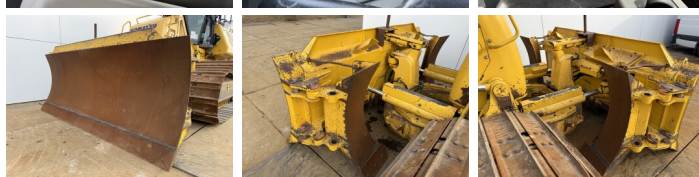

Komatsu

Komatsu D61PXi-24

€ 99.500excl.

Annee de construction **2017**
Numero de reference **BM007232**
Heures **8.336**

Algemeen

Type D61PXi-24
Emplacement Veldhoven, Netherlands
Certificaat CE + EPA

Description Available at Boss Machinery! This Komatsu D61PXi-24 Dozer from 2017 has an engine power of 126 kW and counts 8336 operational hours. The total weight of this Komatsu D61PXi-24 is 19580 kg and the dimensions are 5.47 x 2.99 x 3.30. Furthermore, this D61PXi-24 is equipped with Ripper Valve, Camera, AdBlue, Radio, Bluetooth, climatiseur. The Komatsu Dozer also has a CE + EPA marking. Do you want more information or do you want to try the Komatsu D61PXi-24 at our yard? Please let us know.

Maten / Gewichten

Poids 19580
Dimensions L*L*H 5.47 x 2.99 x 3.30

Motor informatie

Moteur marque Komatsu
Moteur type SAA6D107E-3-A
Cylindres 6
Turbo
Puissance dans kW 126

Banden / Rupsen

Plate % 30
Sprocket % 60
Chain % 40
Largeur de la plaque 86 cm

Opties