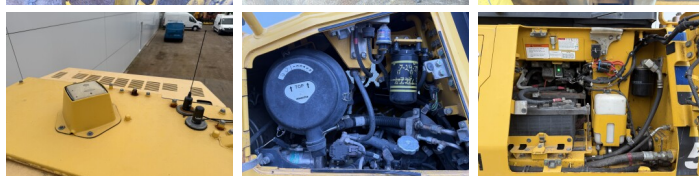

Komatsu

Komatsu D51PXI-24

BOSS
MACHINERY

€ 74.500excl.

Annee de construction **2019**
Numero de reference **BM007206**
Heures **8.207**

Algemeen

Type D51PXI-24
Emplacement Veldhoven, Netherlands
Certificaat EPA
Description Available at Boss Machinery! This Komatsu D51PXI-24 Dozer from 2019 has an engine power of 130 kW and counts 8207 operational hours. The total weight of this Komatsu D51PXI-24 is 14580 kg and the dimensions are 5.11 x 3.19 x 3.05. Furthermore, this D51PXI-24 is equipped with AdBlue, climatiseur, Camera, Radio. The Komatsu Dozer also has a EPA marking. Do you want more information or do you want to try the Komatsu D51PXI-24 at our yard? Please let us know.

Maten / Gewichten

Poids 14580
Dimensions L*L*H 5.11 x 3.19 x 3.05

Motor informatie

Moteur marque Komatsu
Moteur type SAA4D107E-3
Cylindres 4
Turbo
Puissance dans kW 130

Banden / Rupsen

Plate % 80
Sprocket % 80
Chain % 80
Largeur de la plaque 71 cm

Opties

AdBlue
climatiseur