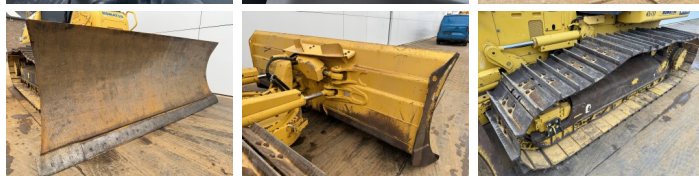

Komatsu

Komatsu D51PXI-24

BOSS
MACHINERY

€ 74.500excl.

Annee de construction **2019**
Numero de reference **BM007206**
Heures **8.207**

Algemeen

Type D51PXI-24
Emplacement Veldhoven, Netherlands
Certificaat EPA
Description Available at Boss Machinery! This Komatsu D51PXI-24 Dozer from 2019 has an engine power of 130 kW and counts 8207 operational hours. The total weight of this Komatsu D51PXI-24 is 14580 kg and the dimensions are 5.11 x 3.19 x 3.05. Furthermore, this D51PXI-24 is equipped with AdBlue, climatiseur, Camera, Radio. The Komatsu Dozer also has a EPA marking. Do you want more information or do you want to try the Komatsu D51PXI-24 at our yard? Please let us know.

Maten / Gewichten

Poids 14580
Dimensions L*L*H 5.11 x 3.19 x 3.05

Motor informatie

Moteur marque Komatsu
Moteur type SAA4D107E-3
Cylindres 4
Turbo
Puissance dans kW 130

Banden / Rupsen

Plate % 80
Sprocket % 80
Chain % 80
Largeur de la plaque 71 cm

Opties

AdBlue
climatiseur