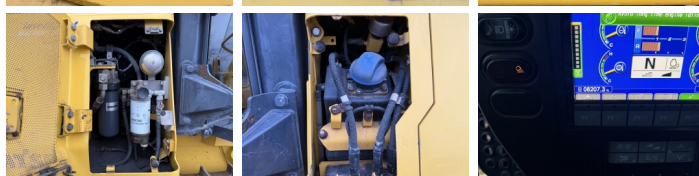

Komatsu

Komatsu D51PXI-24

BOSS
MACHINERY

€ 74.500excl.

Annee de construction **2019**
Numero de reference **BM007206**
Heures **8.207**

Algemeen

Type D51PXI-24
Emplacement Veldhoven, Netherlands
Certificaat EPA
Description Available at Boss Machinery! This Komatsu D51PXI-24 Dozer from 2019 has an engine power of 130 kW and counts 8207 operational hours. The total weight of this Komatsu D51PXI-24 is 14580 kg and the dimensions are 5.11 x 3.19 x 3.05. Furthermore, this D51PXI-24 is equipped with AdBlue, climatiseur, Camera, Radio. The Komatsu Dozer also has a EPA marking. Do you want more information or do you want to try the Komatsu D51PXI-24 at our yard? Please let us know.

Maten / Gewichten

Poids 14580
Dimensions L*L*H 5.11 x 3.19 x 3.05

Motor informatie

Moteur marque Komatsu
Moteur type SAA4D107E-3
Cylindres 4
Turbo
Puissance dans kW 130

Banden / Rupsen

Plate % 80
Sprocket % 80
Chain % 80
Largeur de la plaque 71 cm

Opties

AdBlue
climatiseur