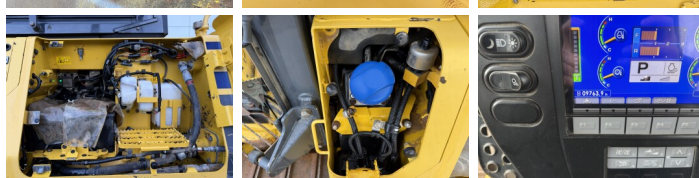

Komatsu

Komatsu D61PX-24

BOSS
MACHINERY

€ 69.500excl.

Annee de construction **2017**
Numero de reference **BM007182**
Heures **9.763**

Algemeen

Type D61PX-24
Emplacement Veldhoven, Netherlands
Certificaat CE + EPA

Description Available at Boss Machinery! This Komatsu D61PX-24 Dozer from 2017 has an engine power of 126 kW and counts 9763 operational hours. The total weight of this Komatsu D61PX-24 is 19460 kg and the dimensions are 6.42 x 3.50 x 3.36. Furthermore, this D61PX-24 is equipped with climatiseur, Climate Control, Camera, AdBlue, Radio, Ripper Valve, Bluetooth. The Komatsu Dozer also has a CE + EPA marking. Do you want more information or do you want to try the Komatsu D61PX-24 at our yard? Please let us know.

Maten / Gewichten

Poids 19460
Dimensions L*L*H 6.42 x 3.50 x 3.36

Motor informatie

Moteur marque Komatsu
Moteur type SAA6D107E-3-A
Cylindres 6
Turbo
Puissance dans kW 126

Banden / Rupsen

Plate % 60
Sprocket % 60
Chain % 60
Largeur de la plaque 86 cm

Opties