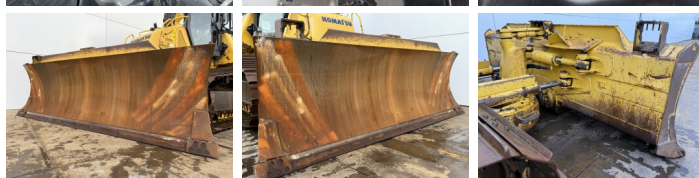

Komatsu

Komatsu D61PX-24

BOSS
MACHINERY

€ 69.500excl.

Annee de construction **2017**
Numero de reference **BM007182**
Heures **9.763**

Algemeen

Type D61PX-24
Emplacement Veldhoven, Netherlands
Certificaat CE + EPA

Description Available at Boss Machinery! This Komatsu D61PX-24 Dozer from 2017 has an engine power of 126 kW and counts 9763 operational hours. The total weight of this Komatsu D61PX-24 is 19460 kg and the dimensions are 6.42 x 3.50 x 3.36. Furthermore, this D61PX-24 is equipped with climatiseur, Climate Control, Camera, AdBlue, Radio, Ripper Valve, Bluetooth. The Komatsu Dozer also has a CE + EPA marking. Do you want more information or do you want to try the Komatsu D61PX-24 at our yard? Please let us know.

Maten / Gewichten

Poids 19460
Dimensions L*L*H 6.42 x 3.50 x 3.36

Motor informatie

Moteur marque Komatsu
Moteur type SAA6D107E-3-A
Cylindres 6
Turbo
Puissance dans kW 126

Banden / Rupsen

Plate % 60
Sprocket % 60
Chain % 60
Largeur de la plaque 86 cm

Opties