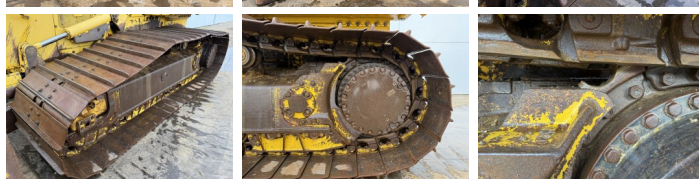

Komatsu

Komatsu D61PX-24

BOSS
MACHINERY

€ 69.500excl.

Annee de construction **2017**
Numero de reference **BM007182**
Heures **9.763**

Algemeen

Type D61PX-24
Emplacement Veldhoven, Netherlands
Certificaat CE + EPA

Description Available at Boss Machinery! This Komatsu D61PX-24 Dozer from 2017 has an engine power of 126 kW and counts 9763 operational hours. The total weight of this Komatsu D61PX-24 is 19460 kg and the dimensions are 6.42 x 3.50 x 3.36. Furthermore, this D61PX-24 is equipped with climatiseur, Climate Control, Camera, AdBlue, Radio, Ripper Valve, Bluetooth. The Komatsu Dozer also has a CE + EPA marking. Do you want more information or do you want to try the Komatsu D61PX-24 at our yard? Please let us know.

Maten / Gewichten

Poids 19460
Dimensions L*L*H 6.42 x 3.50 x 3.36

Motor informatie

Moteur marque Komatsu
Moteur type SAA6D107E-3-A
Cylindres 6
Turbo
Puissance dans kW 126

Banden / Rupsen

Plate % 60
Sprocket % 60
Chain % 60
Largeur de la plaque 86 cm

Opties