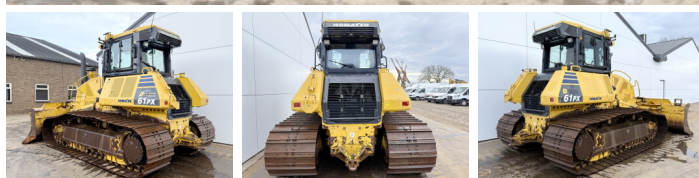

Komatsu

Komatsu D61PX-24

BOSS
MACHINERY

€ 69.500excl.

Annee de construction **2017**
Numero de reference **BM007182**
Heures **9.763**

Algemeen

Type D61PX-24
Emplacement Veldhoven, Netherlands
Certificaat CE + EPA

Description Available at Boss Machinery! This Komatsu D61PX-24 Dozer from 2017 has an engine power of 126 kW and counts 9763 operational hours. The total weight of this Komatsu D61PX-24 is 19460 kg and the dimensions are 6.42 x 3.50 x 3.36. Furthermore, this D61PX-24 is equipped with climatiseur, Climate Control, Camera, AdBlue, Radio, Ripper Valve, Bluetooth. The Komatsu Dozer also has a CE + EPA marking. Do you want more information or do you want to try the Komatsu D61PX-24 at our yard? Please let us know.

Maten / Gewichten

Poids 19460
Dimensions L*L*H 6.42 x 3.50 x 3.36

Motor informatie

Moteur marque Komatsu
Moteur type SAA6D107E-3-A
Cylindres 6
Turbo
Puissance dans kW 126

Banden / Rupsen

Plate % 60
Sprocket % 60
Chain % 60
Largeur de la plaque 86 cm

Opties