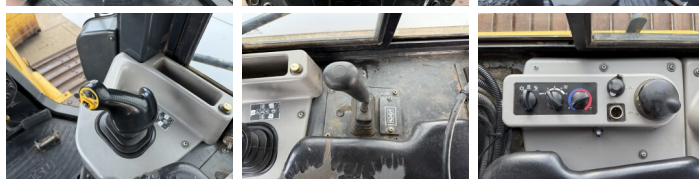

Komatsu

Komatsu D61PX-24

BOSS
MACHINERY

€ 69.500excl.

Annee de construction **2017**
Numero de reference **BM007182**
Heures **9.763**

Algemeen

Type D61PX-24
Emplacement Veldhoven, Netherlands
Certificaat CE + EPA

Description Available at Boss Machinery! This Komatsu D61PX-24 Dozer from 2017 has an engine power of 126 kW and counts 9763 operational hours. The total weight of this Komatsu D61PX-24 is 19460 kg and the dimensions are 6.42 x 3.50 x 3.36. Furthermore, this D61PX-24 is equipped with climatiseur, Climate Control, Camera, AdBlue, Radio, Ripper Valve, Bluetooth. The Komatsu Dozer also has a CE + EPA marking. Do you want more information or do you want to try the Komatsu D61PX-24 at our yard? Please let us know.

Maten / Gewichten

Poids 19460
Dimensions L*L*H 6.42 x 3.50 x 3.36

Motor informatie

Moteur marque Komatsu
Moteur type SAA6D107E-3-A
Cylindres 6
Turbo
Puissance dans kW 126

Banden / Rupsen

Plate % 60
Sprocket % 60
Chain % 60
Largeur de la plaque 86 cm

Opties