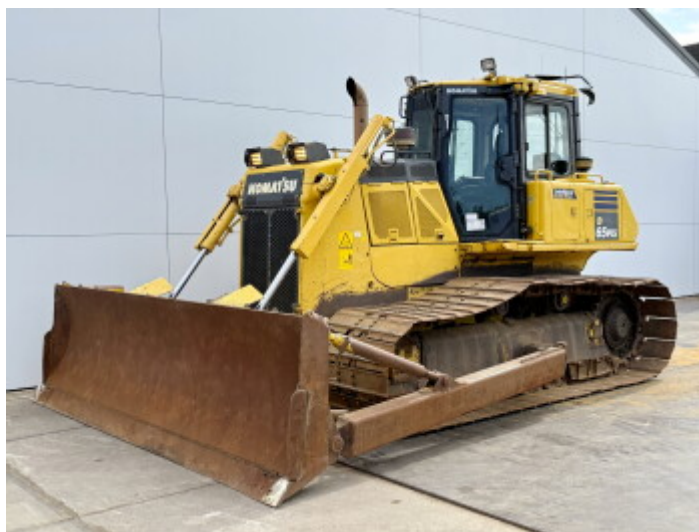

Komatsu

Komatsu D65PXi-18

BOSS
MACHINERY

€ 64.500excl.

Annee de construction **2017**
Numero de reference **BM006949**
Heures **12.069**

Algemeen

Type D65PXi-18
Emplacement Veldhoven, Netherlands
Certificaat CE + EPA

Description Available at Boss Machinery! This Komatsu D65PXi-18 Dozer from 2017 has an engine power of 164 kW and counts 12069 operational hours. The total weight of this Komatsu D65PXi-18 is 21600 kg and the dimensions are 5.77 x 3.97 x 3.28. Furthermore, this D65PXi-18 is equipped with climatiseur, Climate Control, Camera, Radio. The Komatsu Dozer also has a CE + EPA marking. Do you want more information or do you want to try the Komatsu D65PXi-18 at our yard? Please let us know.

Maten / Gewichten

Poids 21600
Dimensions L*L*H 5.77 x 3.97 x 3.28

Motor informatie

Moteur marque Komatsu
Moteur type SAA6D114E-6
Cylindres 6
Turbo
Puissance dans kW 164

Banden / Rupsen

Plate % 40
Sprocket % 40
Chain % 40
Largeur de la plaque 91 cm

Opties

climatiseur