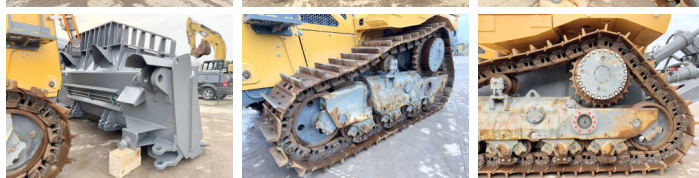

Description

Available at Boss Machinery! This Liebherr PR766 05 Gen 8 Dozer from 2022 has an engine power of 360 kW and counts 149 operational hours. The total weight of this Liebherr PR766 05 Gen 8 is 54300 kg and the dimensions are 7.05 x 2.90 x 4.00. Furthermore, this PR766 05 Gen 8 is equipped with Camera, Radio, Backup alarm, Heated Seat, climatiseur, Air Suspension Seat, Climate Control, AdBlue, Pressurised Cabin, Fonction hydraulique supplémentaire. The Liebherr Dozer also has a CE marking. Do you want more information or do you want to try the Liebherr PR766 05 Gen 8 at our yard? Please let us know.

Maten / Gewichten

Dimensions L*L*H 7.05 x 2.90 x 4.00
Blade Width 4.33m
Poids 54300

Technische informatie

Fuel Tank: 800L

Motor informatie

Moteur marque Liebherr
Moteur type D9508 A7
Cylindres 8
Turbo
Puissance dans kW 360

Banden / Rupsen

Plate %	100
Chain %	100
Sprocket %	100
Largeur de la plaque	61 cm

Opties

Camera

Radio

Backup alarm

Heated Seat

climatiseur