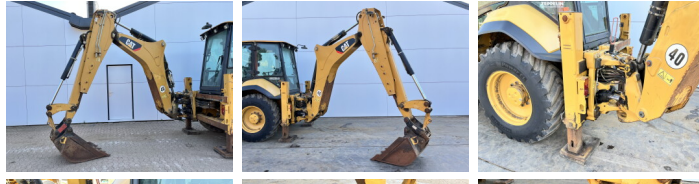

Caterpillar

Caterpillar 444F2

BOSS
MACHINERY

€ 59.500excl.

Annee de construction **2015**
Numero de reference **BM007777**
Heures **7.626**

Algemeen

Type 444F2
Emplacement Veldhoven, Netherlands
Certificaat CE + EPA
Available at Boss Machinery! This used Caterpillar 444F2 Backhoe Loader from 2015 has an engine power of 82 kW and counts 7626 operational hours. The total weight of this Caterpillar 444F2 is 9835 kg and the dimensions are 6.30 x 2.38 x 3.80.

Description Furthermore, this 444F2 is equipped with climatiseur, Fonction hydraulique supplémentaire, Fonction de marteau. The Caterpillar Backhoe Loader also has a CE + EPA marking. Do you want more information or do you want to try the Caterpillar 444F2 at our yard? Please let us know.

Maten / Gewichten

Dimensions L*L*H 6.30 x 2.38 x 3.80
Poids 9835

Technische informatie

Configurations de lecteur 4x4x4

Motor informatie

Moteur marque Caterpillar
Moteur type C4.4
Cylindres 4
Turbo
Puissance dans kW 82

Banden / Rupsen

40% 40% 440/80-28 Michelin
40% 40% 440/80-28 Michelin