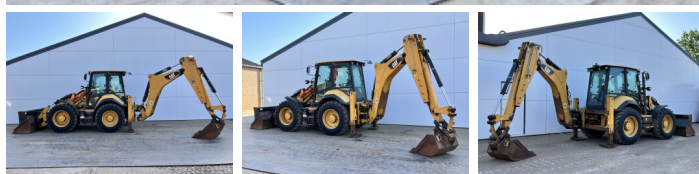

Caterpillar

Caterpillar 444F2

BOSS
MACHINERY

€ 59.500excl.

Annee de construction **2015**
Numero de reference **BM007777**
Heures **7.626**

Algemeen

Type 444F2
Emplacement Veldhoven, Netherlands
Certificaat CE + EPA
Available at Boss Machinery! This used Caterpillar 444F2 Backhoe Loader from 2015 has an engine power of 82 kW and counts 7626 operational hours. The total weight of this Caterpillar 444F2 is 9835 kg and the dimensions are 6.30 x 2.38 x 3.80.

Description Furthermore, this 444F2 is equipped with climatiseur, Fonction hydraulique supplémentaire, Fonction de marteau. The Caterpillar Backhoe Loader also has a CE + EPA marking. Do you want more information or do you want to try the Caterpillar 444F2 at our yard? Please let us know.

Maten / Gewichten

Dimensions L*L*H 6.30 x 2.38 x 3.80
Poids 9835

Technische informatie

Configurations de lecteur 4x4x4

Motor informatie

Moteur marque Caterpillar
Moteur type C4.4
Cylindres 4
Turbo
Puissance dans kW 82

Banden / Rupsen

40% 40% 440/80-28 Michelin
40% 40% 440/80-28 Michelin