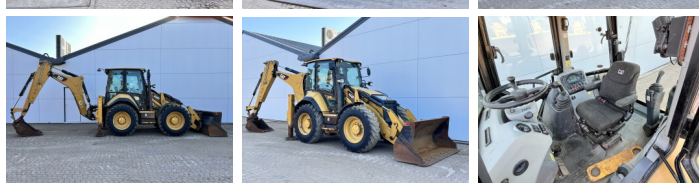

Caterpillar

Caterpillar 444F2

BOSS
MACHINERY

€ 59.500excl.

Annee de construction **2015**
Numero de reference **BM007777**
Heures **7.626**

Algemeen

Type 444F2
Emplacement Veldhoven, Netherlands
Certificaat CE + EPA
Available at Boss Machinery! This used Caterpillar 444F2 Backhoe Loader from 2015 has an engine power of 82 kW and counts 7626 operational hours. The total weight of this Caterpillar 444F2 is 9835 kg and the dimensions are 6.30 x 2.38 x 3.80.

Description Furthermore, this 444F2 is equipped with climatiseur, Fonction hydraulique supplémentaire, Fonction de marteau. The Caterpillar Backhoe Loader also has a CE + EPA marking. Do you want more information or do you want to try the Caterpillar 444F2 at our yard? Please let us know.

Maten / Gewichten

Dimensions L*L*H 6.30 x 2.38 x 3.80
Poids 9835

Technische informatie

Configurations de lecteur 4x4x4

Motor informatie

Moteur marque Caterpillar
Moteur type C4.4
Cylindres 4
Turbo
Puissance dans kW 82

Banden / Rupsen

40% 40% 440/80-28 Michelin
40% 40% 440/80-28 Michelin