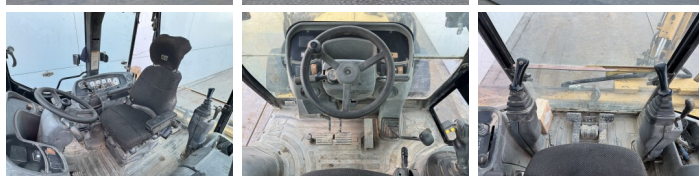

Caterpillar

Caterpillar 432D

BOSS
MACHINERY

€ 27.500excl.

Annee de construction **2003**
Numero de reference **BM007650**
Heures **16.478**

Algemeen

Type **432D**
Emplacement **Veldhoven, Netherlands**
Certificaat **CE**

Description

Available at Boss Machinery! This used Caterpillar 432D Backhoe Loader from 2003 has an engine power of 63 kW and counts 16478 operational hours. The total weight of this Caterpillar 432D is 9800 kg and the dimensions are 5.71 x 2.40 x 3.64. Furthermore, this 432D is equipped with Fonction hydraulique supplémentaire, Fonction de marteau. The Caterpillar Backhoe Loader also has a CE marking. Do you want more information or do you want to try the Caterpillar 432D at our yard? Please let us know.

Maten / Gewichten

Dimensions L*L*H **5.71 x 2.40 x 3.64**
Poids **9800**

Technische informatie

Configurations de lecteur **4x4**

Motor informatie

Moteur marque **Caterpillar**
Moteur type **3054**
Cylindres **4**
Turbo
Puissance dans kW **63**

Banden / Rupsen

Opties