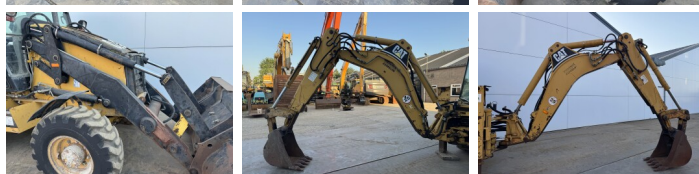

Caterpillar

Caterpillar 432D

BOSS
MACHINERY

€ 27.500excl.

Annee de construction **2003**
Numero de reference **BM007650**
Heures **16.478**

Algemeen

Type **432D**
Emplacement **Veldhoven, Netherlands**
Certificaat **CE**

Description

Available at Boss Machinery! This used Caterpillar 432D Backhoe Loader from 2003 has an engine power of 63 kW and counts 16478 operational hours. The total weight of this Caterpillar 432D is 9800 kg and the dimensions are 5.71 x 2.40 x 3.64. Furthermore, this 432D is equipped with Fonction hydraulique supplémentaire, Fonction de marteau. The Caterpillar Backhoe Loader also has a CE marking. Do you want more information or do you want to try the Caterpillar 432D at our yard? Please let us know.

Maten / Gewichten

Dimensions L*L*H **5.71 x 2.40 x 3.64**
Poids **9800**

Technische informatie

Configurations de lecteur **4x4**

Motor informatie

Moteur marque **Caterpillar**
Moteur type **3054**
Cylindres **4**
Turbo
Puissance dans kW **63**

Banden / Rupsen

Opties