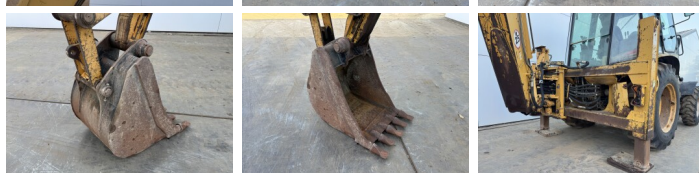

Caterpillar

Caterpillar 432D

BOSS
MACHINERY

€ 27.500excl.

Annee de construction **2003**
Numero de reference **BM007650**
Heures **16.478**

Algemeen

Type **432D**
Emplacement **Veldhoven, Netherlands**
Certificaat **CE**

Description

Available at Boss Machinery! This used Caterpillar 432D Backhoe Loader from 2003 has an engine power of 63 kW and counts 16478 operational hours. The total weight of this Caterpillar 432D is 9800 kg and the dimensions are 5.71 x 2.40 x 3.64. Furthermore, this 432D is equipped with Fonction hydraulique supplémentaire, Fonction de marteau. The Caterpillar Backhoe Loader also has a CE marking. Do you want more information or do you want to try the Caterpillar 432D at our yard? Please let us know.

Maten / Gewichten

Dimensions L*L*H **5.71 x 2.40 x 3.64**
Poids **9800**

Technische informatie

Configurations de lecteur **4x4**

Motor informatie

Moteur marque **Caterpillar**
Moteur type **3054**
Cylindres **4**
Turbo
Puissance dans kW **63**

Banden / Rupsen

Opties