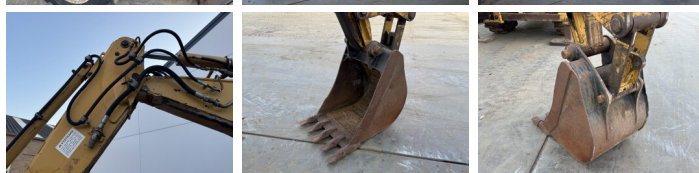

Caterpillar

Caterpillar 432D

BOSS
MACHINERY

€ 27.500excl.

Annee de construction **2003**
Numero de reference **BM007650**
Heures **16.478**

Algemeen

Type **432D**
Emplacement **Veldhoven, Netherlands**
Certificaat **CE**

Description

Available at Boss Machinery! This used Caterpillar 432D Backhoe Loader from 2003 has an engine power of 63 kW and counts 16478 operational hours. The total weight of this Caterpillar 432D is 9800 kg and the dimensions are 5.71 x 2.40 x 3.64. Furthermore, this 432D is equipped with Fonction hydraulique supplémentaire, Fonction de marteau. The Caterpillar Backhoe Loader also has a CE marking. Do you want more information or do you want to try the Caterpillar 432D at our yard? Please let us know.

Maten / Gewichten

Dimensions L*L*H **5.71 x 2.40 x 3.64**
Poids **9800**

Technische informatie

Configurations de lecteur **4x4**

Motor informatie

Moteur marque **Caterpillar**
Moteur type **3054**
Cylindres **4**
Turbo
Puissance dans kW **63**

Banden / Rupsen

Opties

Fonction hydraulique
supplémentaire
Fonction de marteau