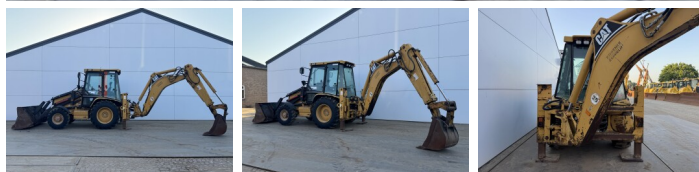

Caterpillar

Caterpillar 432D

BOSS
MACHINERY

€ 27.500excl.

Annee de construction **2003**
Numero de reference **BM007650**
Heures **16.478**

Algemeen

Type **432D**
Emplacement **Veldhoven, Netherlands**
Certificaat **CE**

Description

Available at Boss Machinery! This used Caterpillar 432D Backhoe Loader from 2003 has an engine power of 63 kW and counts 16478 operational hours. The total weight of this Caterpillar 432D is 9800 kg and the dimensions are 5.71 x 2.40 x 3.64. Furthermore, this 432D is equipped with Fonction hydraulique supplémentaire, Fonction de marteau. The Caterpillar Backhoe Loader also has a CE marking. Do you want more information or do you want to try the Caterpillar 432D at our yard? Please let us know.

Maten / Gewichten

Dimensions L*L*H **5.71 x 2.40 x 3.64**
Poids **9800**

Technische informatie

Configurations de lecteur **4x4**

Motor informatie

Moteur marque **Caterpillar**
Moteur type **3054**
Cylindres **4**
Turbo
Puissance dans kW **63**

Banden / Rupsen

Opties