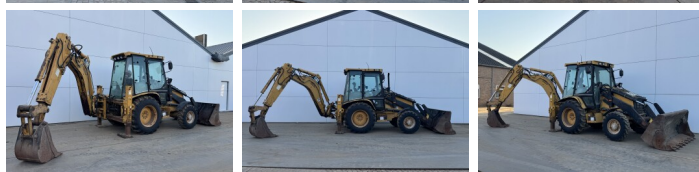

Caterpillar

Caterpillar 432D

BOSS
MACHINERY

€ 27.500excl.

Annee de construction **2003**
Numero de reference **BM007650**
Heures **16.478**

Algemeen

Type **432D**
Emplacement **Veldhoven, Netherlands**
Certificaat **CE**

Description

Available at Boss Machinery! This used Caterpillar 432D Backhoe Loader from 2003 has an engine power of 63 kW and counts 16478 operational hours. The total weight of this Caterpillar 432D is 9800 kg and the dimensions are 5.71 x 2.40 x 3.64. Furthermore, this 432D is equipped with Fonction hydraulique supplémentaire, Fonction de marteau. The Caterpillar Backhoe Loader also has a CE marking. Do you want more information or do you want to try the Caterpillar 432D at our yard? Please let us know.

Maten / Gewichten

Dimensions L*L*H **5.71 x 2.40 x 3.64**
Poids **9800**

Technische informatie

Configurations de lecteur **4x4**

Motor informatie

Moteur marque **Caterpillar**
Moteur type **3054**
Cylindres **4**
Turbo
Puissance dans kW **63**

Banden / Rupsen

Opties