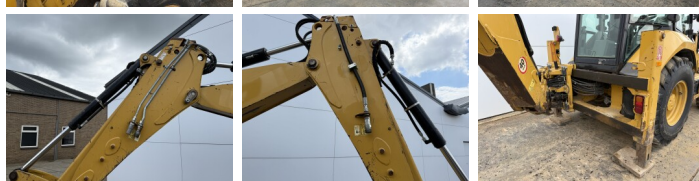

Caterpillar

Caterpillar 427F2 - Telescopic Boom

€ 48.500excl.

Annee de construction **2015**
Numero de reference **BM007647**
Heures **5.787**

Algemeen

Type 427F2 - Telescopic Boom
Emplacement Veldhoven, Netherlands
Certificaat CE + EPA

Available at Boss Machinery! This used Caterpillar 427F2 - Telescopic Boom Backhoe Loader from 2015 has an engine power of 55 kW and counts 5787 operational hours. The total weight of this Caterpillar 427F2 - Telescopic Boom is 8620 kg and the dimensions are 6.38 x 2.41 x 3.74. Furthermore, this 427F2 - Telescopic Boom is equipped with Attache rapide pour godet, climatiseur, Fonction hydraulique supplémentaire, Fonction de marteau. The Caterpillar Backhoe Loader also has a CE + EPA marking. Do you want more information or do you want to try the Caterpillar 427F2 - Telescopic Boom at our yard? Please let us know.

BOSS
MACHINERY

Banden / Rupsen

20%	20%	340/80-20
30%	30%	18.4-26

Opties

Attache rapide pour godet
climatiseur

Fonction hydraulique
supplémentaire

Fonction de marteau