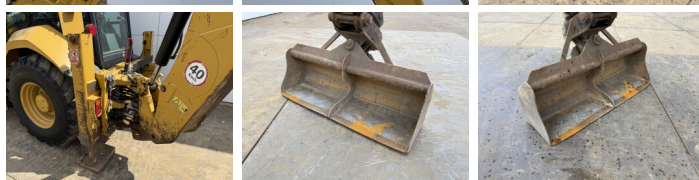

Caterpillar

Caterpillar 427F2 - Telescopic Boom

€ 48.500excl.

Annee de construction **2015**
Numero de reference **BM007647**
Heures **5.787**

Algemeen

Type 427F2 - Telescopic Boom
Emplacement Veldhoven, Netherlands
Certificaat CE + EPA

Available at Boss Machinery! This used Caterpillar 427F2 - Telescopic Boom Backhoe Loader from 2015 has an engine power of 55 kW and counts 5787 operational hours. The total weight of this Caterpillar 427F2 - Telescopic Boom is 8620 kg and the dimensions are 6.38 x 2.41 x 3.74. Furthermore, this 427F2 - Telescopic Boom is equipped with Attache rapide pour godet, climatiseur, Fonction hydraulique supplémentaire, Fonction de marteau. The Caterpillar Backhoe Loader also has a CE + EPA marking. Do you want more information or do you want to try the Caterpillar 427F2 - Telescopic Boom at our yard? Please let us know.

Maten / Gewichten

Dimensions L*L*H 6.38 x 2.41 x 3.74
Poids 8620

Technische informatie

Configurations de lecteur 4x4

Motor informatie

Moteur marque Caterpillar
Moteur type C3.4B
Cylindres 4
Turbo
Puissance dans kW 55

BOSS
MACHINERY