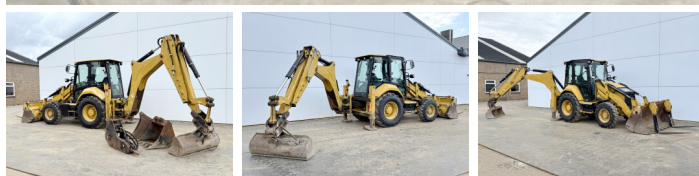

Caterpillar

Caterpillar 427F2 - Telescopic Boom

€ 48.500excl.

Annee de construction **2015**
Numero de reference **BM007647**
Heures **5.787**

Algemeen

Type 427F2 - Telescopic Boom
Emplacement Veldhoven, Netherlands
Certificaat CE + EPA

Available at Boss Machinery! This used Caterpillar 427F2 - Telescopic Boom Backhoe Loader from 2015 has an engine power of 55 kW and counts 5787 operational hours. The total weight of this Caterpillar 427F2 - Telescopic Boom is 8620 kg and the dimensions are 6.38 x 2.41 x 3.74. Furthermore, this 427F2 - Telescopic Boom is equipped with Attache rapide pour godet, climatiseur, Fonction hydraulique supplémentaire, Fonction de marteau. The Caterpillar Backhoe Loader also has a CE + EPA marking. Do you want more information or do you want to try the Caterpillar 427F2 - Telescopic Boom at our yard? Please let us know.

Maten / Gewichten

Dimensions L*L*H 6.38 x 2.41 x 3.74
Poids 8620

Technische informatie

Configurations de lecteur 4x4

Motor informatie

Moteur marque Caterpillar
Moteur type C3.4B
Cylindres 4
Turbo
Puissance dans kW 55

BOSS
MACHINERY