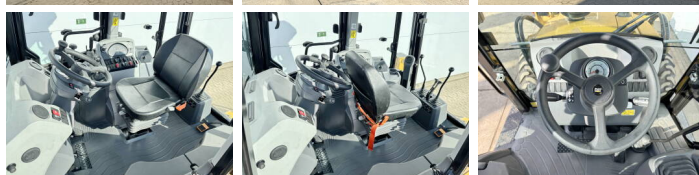

Caterpillar

Caterpillar 424 - 4WD

BOSS
MACHINERY

Annee de construction **2026**
Numero de reference **BM006477**
Heures **5**

Algemeen

Type 424 - 4WD
Emplacement Veldhoven, Netherlands
Available at Boss Machinery! This used Caterpillar 424 - 4WD Backhoe Loader from 2026 has an engine power of 55 kW and counts 5 operational hours. The total weight of this Caterpillar 424 - 4WD is 7580 kg and the dimensions are 6.00 x 2.33 x 3.72. Furthermore, this 424 - 4WD is equipped with climatiseur, Fonction hydraulique supplémentaire, Fonction de marteau. Do you want more information or do you want to try the Caterpillar 424 - 4WD at our yard? Please let us know.

Banden / Rupsen

100% 100% 16.9-28
100% 100% 16.9-28

Opties

climatiseur
Fonction hydraulique supplémentaire

Fonction de marteau