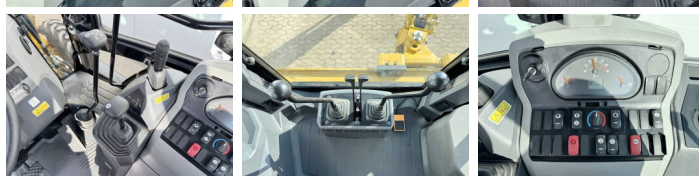

Caterpillar

Caterpillar 424 - 4WD

BOSS
MACHINERY

Annee de construction **2026**
Numero de reference **BM006477**
Heures **5**

Algemeen

Type 424 - 4WD
Emplacement Veldhoven, Netherlands
Available at Boss Machinery! This used Caterpillar 424 - 4WD Backhoe Loader from 2026 has an engine power of 55 kW and counts 5 operational hours. The total weight of this Caterpillar 424 - 4WD is 7580 kg and the dimensions are 6.00 x 2.33 x 3.72. Furthermore, this 424 - 4WD is equipped with climatiseur, Fonction hydraulique supplémentaire, Fonction de marteau. Do you want more information or do you want to try the Caterpillar 424 - 4WD at our yard? Please let us know.

Banden / Rupsen

100% 100% 16.9-28
100% 100% 16.9-28

Opties

climatiseur
Fonction hydraulique supplémentaire

Fonction de marteau