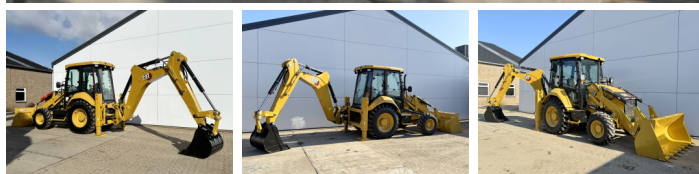

Caterpillar

Caterpillar 424 - 4WD

BOSS
MACHINERY

Annee de construction **2026**
Numero de reference **BM006477**
Heures **5**

Algemeen

Type 424 - 4WD
Emplacement Veldhoven, Netherlands
Available at Boss Machinery! This used Caterpillar 424 - 4WD Backhoe Loader from 2026 has an engine power of 55 kW and counts 5 operational hours. The total weight of this Caterpillar 424 - 4WD is 7580 kg and the dimensions are 6.00 x 2.33 x 3.72. Furthermore, this 424 - 4WD is equipped with climatiseur, Fonction hydraulique supplémentaire, Fonction de marteau. Do you want more information or do you want to try the Caterpillar 424 - 4WD at our yard? Please let us know.

Maten / Gewichten

Poids 7580
Dimensions L*L*H 6.00 x 2.33 x 3.72

Technische informatie

Configurations de lecteur 4x4

Motor informatie

Moteur marque Caterpillar
Moteur type C3.6
Cylindres 3
Turbo
Puissance dans kW 55

Banden / Rupsen

100% 100% 16.9-28
100% 100% 16.9-28

Opties

climatiseur
Fonction hydraulique supplémentaire