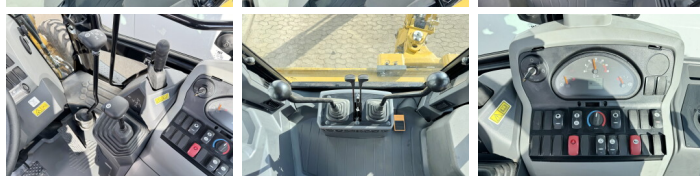

Caterpillar

Caterpillar 424 - 4WD

BOSS
MACHINERY

Annee de construction **2026**
Numero de reference **BM006474**
Heures **5**

Algemeen

Type 424 - 4WD
Emplacement Veldhoven, Netherlands
Available at Boss Machinery! This used Caterpillar 424 - 4WD Backhoe Loader from 2026 has an engine power of 55 kW and counts 5 operational hours. The total weight of this Caterpillar 424 - 4WD is 7580 kg and the dimensions are 6.00 x 2.33 x 3.72. Furthermore, this 424 - 4WD is equipped with climatiseur, Fonction hydraulique supplémentaire, Fonction de marteau. Do you want more information or do you want to try the Caterpillar 424 - 4WD at our yard? Please let us know.

Banden / Rupsen

100% 100% 16.9-28
100% 100% 16.9-28

Opties

climatiseur
Fonction hydraulique supplémentaire

Fonction de marteau