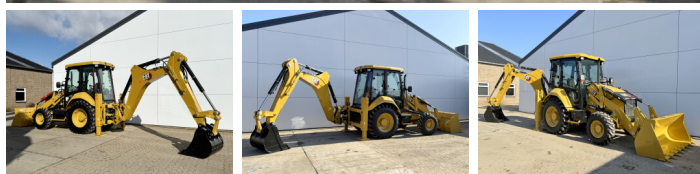

Caterpillar

Caterpillar 424 - 4WD

BOSS
MACHINERY

Annee de construction **2026**
Numero de reference **BM006474**
Heures **5**

Algemeen

Type 424 - 4WD
Emplacement Veldhoven, Netherlands
Available at Boss Machinery! This used Caterpillar 424 - 4WD Backhoe Loader from 2026 has an engine power of 55 kW and counts 5 operational hours. The total weight of this Caterpillar 424 - 4WD is 7580 kg and the dimensions are 6.00 x 2.33 x 3.72. Furthermore, this 424 - 4WD is equipped with climatiseur, Fonction hydraulique supplémentaire, Fonction de marteau. Do you want more information or do you want to try the Caterpillar 424 - 4WD at our yard? Please let us know.

Maten / Gewichten

Poids 7580
Dimensions L*L*H 6.00 x 2.33 x 3.72

Technische informatie

Configurations de lecteur 4x4

Motor informatie

Moteur marque Caterpillar
Moteur type C3.6
Cylindres 3
Turbo
Puissance dans kW 55

Banden / Rupsen

100% 100% 16.9-28
100% 100% 16.9-28

Opties

climatiseur
Fonction hydraulique supplémentaire