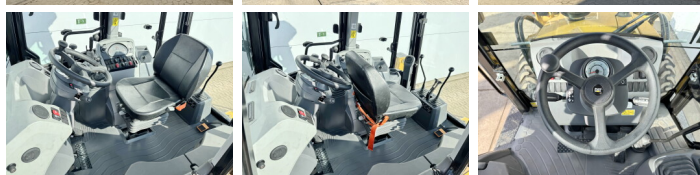

Caterpillar

Caterpillar 424 - 4WD

BOSS
MACHINERY

Annee de construction **2026**
Numero de reference **BM006474**
Heures **5**

Algemeen

Type 424 - 4WD
Emplacement Veldhoven, Netherlands
Available at Boss Machinery! This used Caterpillar 424 - 4WD Backhoe Loader from 2026 has an engine power of 55 kW and counts 5 operational hours. The total weight of this Caterpillar 424 - 4WD is 7580 kg and the dimensions are 6.00 x 2.33 x 3.72. Furthermore, this 424 - 4WD is equipped with climatiseur, Fonction hydraulique supplémentaire, Fonction de marteau. Do you want more information or do you want to try the Caterpillar 424 - 4WD at our yard? Please let us know.

Banden / Rupsen

100% 100% 16.9-28
100% 100% 16.9-28

Opties

climatiseur
Fonction hydraulique supplémentaire

Fonction de marteau