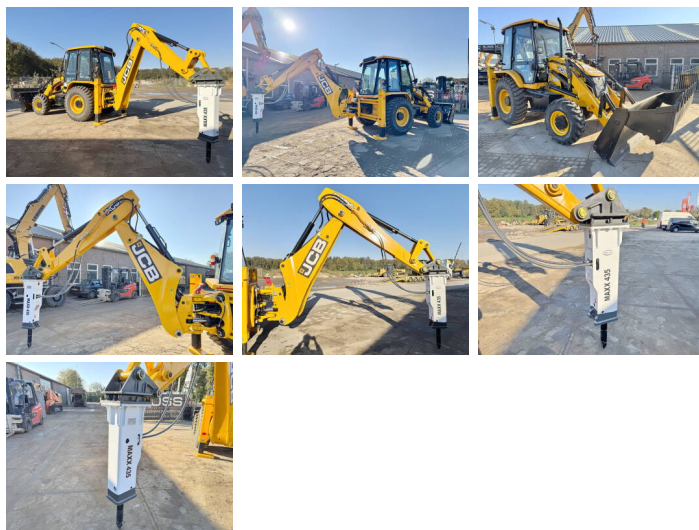

JCB

JCB 3DX / 3CX 4WD + Maxx 435 Hammer

€ 52.000excl.

Annee de construction **2025**
Numero de reference **BM006034**
Heures **5**

Algemeen

Type 3DX / 3CX 4WD + Maxx 435 Hammer
Emplacement Veldhoven, Netherlands
Certificaat NOT FOR SALE IN EU / NO CE MARK
Description Available at Boss Machinery! This used JCB 3DX / 3CX 4WD + Maxx 435 Hammer Backhoe Loader from 2025 has an engine power of 55 kW and counts 5 operational hours. The total weight of this JCB 3DX / 3CX 4WD + Maxx 435 Hammer is 7460 kg and the dimensions are 5.80 x 2.42 x 3.00. Furthermore, this 3DX / 3CX 4WD + Maxx 435 Hammer is equipped with Radio. The JCB Backhoe Loader also has a NOT FOR SALE IN EU / NO CE MARK marking. Do you want more information or do you want to try the JCB 3DX / 3CX 4WD + Maxx 435 Hammer at our yard? Please let us know.

Maten / Gewichten

Dimensions L*L*H 5.80 x 2.42 x 3.00
Poids 7460

Technische informatie

Fuel Tank: 128L
Configurations de lecteur 4 x 4

Motor informatie

Moteur marque JCB
Moteur type 444TA4-55
Cylindres 4
Turbo

BOSS
MACHINERY

Puissance dans kW 55

Banden / Rupsen

100%	100%	12.5-18
100%	100%	16.9-28

Opties

Radio