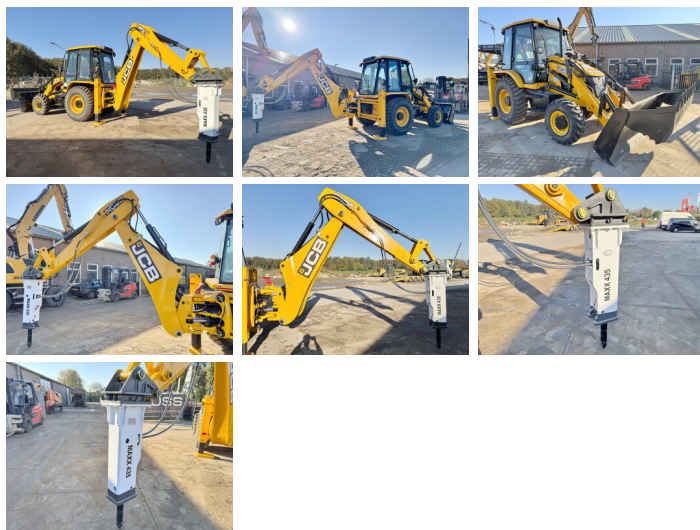

JCB

JCB 3DX / 3CX 4WD + Maxx 435 Hammer

€ 52.000excl.

Annee de construction **2025**
Numero de reference **BM006035**
Heures **5**

Algemeen

Type 3DX / 3CX 4WD + Maxx 435 Hammer
Emplacement Veldhoven, Netherlands
Certificaat NOT FOR SALE IN EU / NO CE MARK
Description Available at Boss Machinery! This used JCB 3DX / 3CX 4WD + Maxx 435 Hammer Backhoe Loader from 2025 has an engine power of 55 kW and counts 5 operational hours. The total weight of this JCB 3DX / 3CX 4WD + Maxx 435 Hammer is 7460 kg and the dimensions are 5.80 x 2.42 x 3.00. Furthermore, this 3DX / 3CX 4WD + Maxx 435 Hammer is equipped with Radio. The JCB Backhoe Loader also has a NOT FOR SALE IN EU / NO CE MARK marking. Do you want more information or do you want to try the JCB 3DX / 3CX 4WD + Maxx 435 Hammer at our yard? Please let us know.

Maten / Gewichten

Poids 7460
Dimensions L*L*H 5.80 x 2.42 x 3.00

Technische informatie

Fuel Tank: 128L
Configurations de lecteur 4 x 4

Motor informatie

Moteur marque JCB
Moteur type 444TA4-55
Cylindres 4
Turbo

BOSS
MACHINERY

Puissance dans kW 55

Banden / Rupsen

100%	100%	12.5-18
100%	100%	16.9-28

Opties

Radio