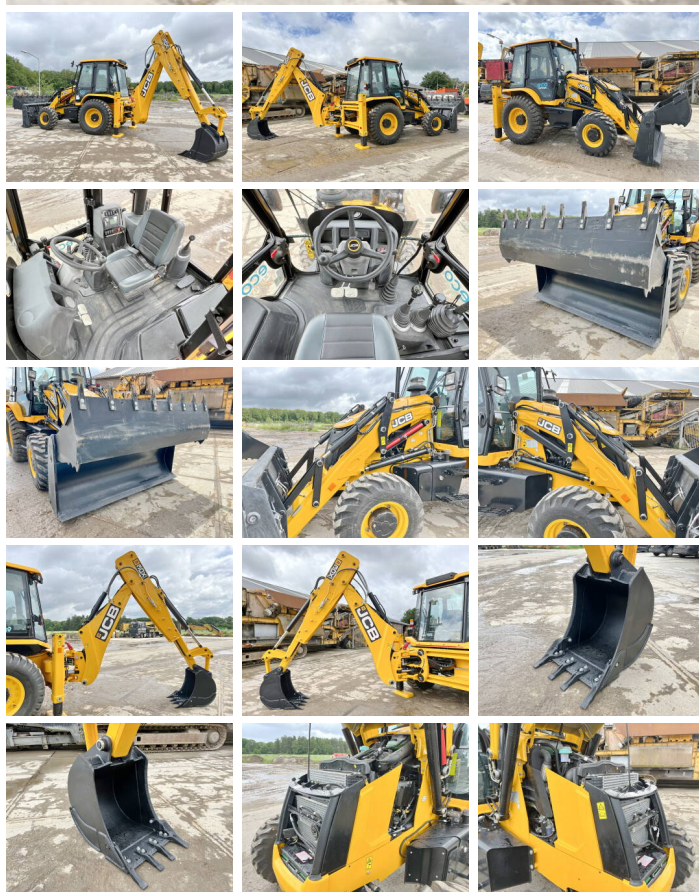

JCB

JCB 3DX / 3CX Super Eco Xpert - Telescopic Boom

€ 55.000excl.

Annee de construction **2026**
Numero de reference **BM005937**
Heures **4**

Algemeen

Type 3DX / 3CX Super Eco Xpert
4WD - Telescopic Boom

Emplacement Veldhoven, Netherlands

Certificaat NOT FOR SALE IN EU /
NO CE MARK

Description Available at Boss Machinery! This used JCB 3DX / 3CX Super Eco Xpert 4WD - Telescopic Boom Backhoe Loader from 2026 has an engine power of 55 kW and counts 4 operational hours. The total weight of this JCB 3DX / 3CX Super Eco Xpert 4WD - Telescopic Boom is 7460 kg and the dimensions are 5.80 x 2.42 x 3.00. Furthermore, this 3DX / 3CX Super Eco Xpert 4WD - Telescopic Boom is equipped with Telescopic Arm, Radio, HP Lignes de marteau, climatiseur. The JCB Backhoe Loader also has a NOT FOR SALE IN EU / NO CE MARK marking. Do you want more information or do you want to try the JCB 3DX / 3CX Super Eco Xpert 4WD - Telescopic Boom at our yard? Please let us know.

Maten / Gewichten

Dimensions L*L*H 5.80 x 2.42 x 3.00
Poids 7460

Technische informatie

Fuel Tank: 128L
Configurations de lecteur 4 x 4

Motor informatie

BOSS
MACHINERY

Moteur marque	JCB
Moteur type	444TA4-55
Cylindres	4
Turbo	
Puissance dans kW	55