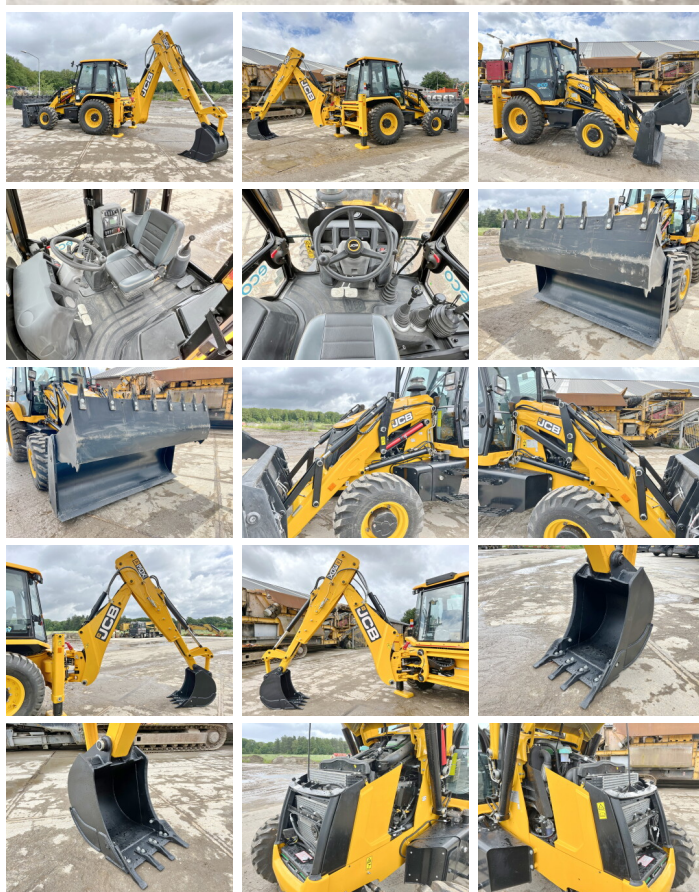

JCB

JCB 3DX / 3CX Super Eco Xpert - Telescopic Boom

€ 55.000excl.

Annee de construction **2026**
Numero de reference **BM005936**
Heures **4**

Algemeen

Type 3DX / 3CX Super Eco Xpert
4WD - Telescopic Boom

Emplacement Veldhoven, Netherlands

Certificaat NOT FOR SALE IN EU /
NO CE MARK

Description Available at Boss Machinery! This used JCB 3DX / 3CX Super Eco Xpert 4WD - Telescopic Boom Backhoe Loader from 2026 has an engine power of 55 kW and counts 4 operational hours. The total weight of this JCB 3DX / 3CX Super Eco Xpert 4WD - Telescopic Boom is 7460 kg and the dimensions are 5.80 x 2.42 x 3.00. Furthermore, this 3DX / 3CX Super Eco Xpert 4WD - Telescopic Boom is equipped with HP Lignes de marteau, climatiseur, Telescopic Arm, Radio. The JCB Backhoe Loader also has a NOT FOR SALE IN EU / NO CE MARK marking. Do you want more information or do you want to try the JCB 3DX / 3CX Super Eco Xpert 4WD - Telescopic Boom at our yard? Please let us know.

Maten / Gewichten

Poids 7460
Dimensions L*L*H 5.80 x 2.42 x 3.00

Technische informatie

Fuel Tank: 128L
Configurations de lecteur 4 x 4

Motor informatie

BOSS
MACHINERY

Moteur marque	JCB
Moteur type	444TA4-55
Cylindres	4
Turbo	
Puissance dans kW	55