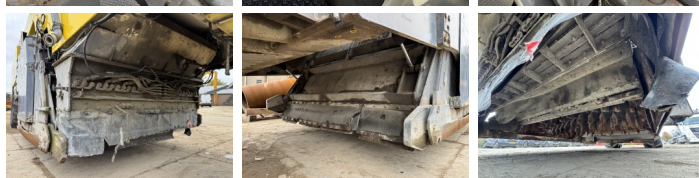

Wirtgen

Wirtgen WR2500SK

BOSS
MACHINERY

€ 109.000excl.

Annee de construction **2002**
Numero de reference **BM007024**
Heures **6.434**

Algemeen

Type WR2500SK
Emplacement Veldhoven, Netherlands
Dutch vehicle
Certificaat CE + EPA

Description Available at Boss Machinery! This Wirtgen WR2500SK Asphalt Recycler from 2002 has an engine power of 455 kW and counts 6434 operational hours. Always worked in The Netherlands.. The total weight of this Wirtgen WR2500SK is 36400 kg and the dimensions are 10.53 x 2.95 x 4.38. Furthermore, this WR2500SK is equipped with Heated Seat, Radio. The Wirtgen Asphalt Recycler also has a CE + EPA marking. Do you want more information or do you want to try the Wirtgen WR2500SK at our yard? Please let us know.

Maten / Gewichten

Dimensions L*L*H 10.53 x 2.95 x 4.38
Poids 36400

Technische informatie

Configurations de lecteur 4x4x4 (4 Wheel Steering)

Motor informatie

Moteur marque Mercedes-Benz
Moteur type OM444LA
Cylindres 12
Turbo
Puissance dans kW 455

Banden / Rupsen

80% 80% 23.5R25 NOKIAN