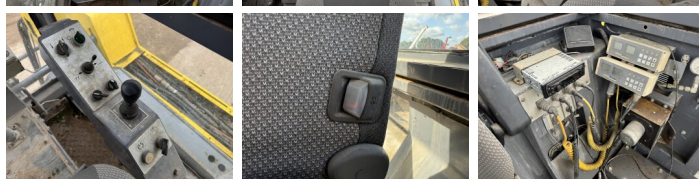

Wirtgen

Wirtgen WR2500SK

BOSS
MACHINERY

€ 109.000excl.

Annee de construction **2002**
Numero de reference **BM007024**
Heures **6.434**

Algemeen

Type WR2500SK
Emplacement Veldhoven, Netherlands
Dutch vehicle
Certificaat CE + EPA

Description Available at Boss Machinery! This Wirtgen WR2500SK Asphalt Recycler from 2002 has an engine power of 455 kW and counts 6434 operational hours. Always worked in The Netherlands.. The total weight of this Wirtgen WR2500SK is 36400 kg and the dimensions are 10.53 x 2.95 x 4.38. Furthermore, this WR2500SK is equipped with Heated Seat, Radio. The Wirtgen Asphalt Recycler also has a CE + EPA marking. Do you want more information or do you want to try the Wirtgen WR2500SK at our yard? Please let us know.

Maten / Gewichten

Dimensions L*L*H 10.53 x 2.95 x 4.38
Poids 36400

Technische informatie

Configurations de lecteur 4x4x4 (4 Wheel Steering)

Motor informatie

Moteur marque Mercedes-Benz
Moteur type OM444LA
Cylindres 12
Turbo
Puissance dans kW 455

Banden / Rupsen

80% 80% 23.5R25 NOKIAN