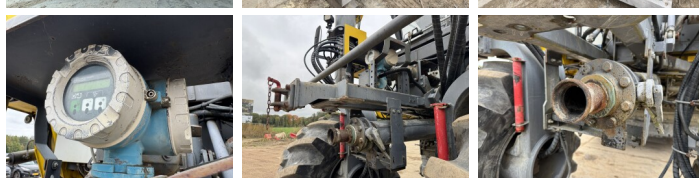

Wirtgen

Wirtgen WR2500SK

BOSS
MACHINERY

€ 109.000excl.

Annee de construction **2002**
Numero de reference **BM007024**
Heures **6.434**

Algemeen

Type WR2500SK
Emplacement Veldhoven, Netherlands
Dutch vehicle
Certificaat CE + EPA

Description Available at Boss Machinery! This Wirtgen WR2500SK Asphalt Recycler from 2002 has an engine power of 455 kW and counts 6434 operational hours. Always worked in The Netherlands.. The total weight of this Wirtgen WR2500SK is 36400 kg and the dimensions are 10.53 x 2.95 x 4.38. Furthermore, this WR2500SK is equipped with Heated Seat, Radio. The Wirtgen Asphalt Recycler also has a CE + EPA marking. Do you want more information or do you want to try the Wirtgen WR2500SK at our yard? Please let us know.

Maten / Gewichten

Dimensions L*L*H 10.53 x 2.95 x 4.38
Poids 36400

Technische informatie

Configurations de lecteur 4x4x4 (4 Wheel Steering)

Motor informatie

Moteur marque Mercedes-Benz
Moteur type OM444LA
Cylindres 12
Turbo
Puissance dans kW 455

Banden / Rupsen

80% 80% 23.5R25 NOKIAN