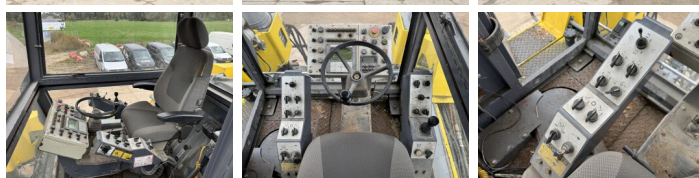

Wirtgen

Wirtgen WR2500SK

BOSS
MACHINERY

€ 109.000excl.

Annee de construction **2002**
Numero de reference **BM007024**
Heures **6.434**

Algemeen

Type WR2500SK
Emplacement Veldhoven, Netherlands
Dutch vehicle
Certificaat CE + EPA

Description Available at Boss Machinery! This Wirtgen WR2500SK Asphalt Recycler from 2002 has an engine power of 455 kW and counts 6434 operational hours. Always worked in The Netherlands.. The total weight of this Wirtgen WR2500SK is 36400 kg and the dimensions are 10.53 x 2.95 x 4.38. Furthermore, this WR2500SK is equipped with Heated Seat, Radio. The Wirtgen Asphalt Recycler also has a CE + EPA marking. Do you want more information or do you want to try the Wirtgen WR2500SK at our yard? Please let us know.

Maten / Gewichten

Dimensions L*L*H 10.53 x 2.95 x 4.38
Poids 36400

Technische informatie

Configurations de lecteur 4x4x4 (4 Wheel Steering)

Motor informatie

Moteur marque Mercedes-Benz
Moteur type OM444LA
Cylindres 12
Turbo
Puissance dans kW 455

Banden / Rupsen

80% 80% 23.5R25 NOKIAN