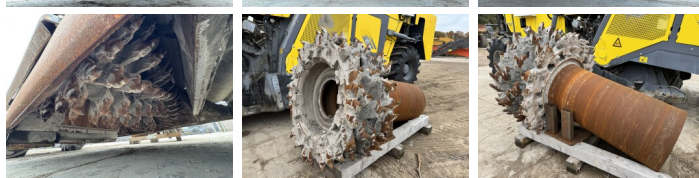

Wirtgen

Wirtgen WR2500SK

BOSS
MACHINERY

€ 109.000excl.

Annee de construction **2002**
Numero de reference **BM007024**
Heures **6.434**

Algemeen

Type WR2500SK
Emplacement Veldhoven, Netherlands
Dutch vehicle
Certificaat CE + EPA

Description Available at Boss Machinery! This Wirtgen WR2500SK Asphalt Recycler from 2002 has an engine power of 455 kW and counts 6434 operational hours. Always worked in The Netherlands.. The total weight of this Wirtgen WR2500SK is 36400 kg and the dimensions are 10.53 x 2.95 x 4.38. Furthermore, this WR2500SK is equipped with Heated Seat, Radio. The Wirtgen Asphalt Recycler also has a CE + EPA marking. Do you want more information or do you want to try the Wirtgen WR2500SK at our yard? Please let us know.

Maten / Gewichten

Dimensions L*L*H 10.53 x 2.95 x 4.38
Poids 36400

Technische informatie

Configurations de lecteur 4x4x4 (4 Wheel Steering)

Motor informatie

Moteur marque Mercedes-Benz
Moteur type OM444LA
Cylindres 12
Turbo
Puissance dans kW 455

Banden / Rupsen

80% 80% 23.5R25 NOKIAN