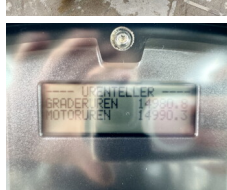

Volvo

Volvo G970

BOSS

MACHINERY

€ 51.500özel

Y?l 2012
Referans numaras? BM005871
Hours 14.990

Algemeen

Tür G970
Yer Veldhoven, Netherlands
Certificaat EPA

Aç?klama Available at Boss Machinery! This Volvo G970 Grader from 2012 has an engine power of 242 kW and counts 14990 operational hours. The total weight of this Volvo G970 is 20680 kg and the dimensions are 11.20 x 2.85 x 3.45. Furthermore, this G970 is equipped with Heated Cab, Backup alarm, Klima, Heated Mirrors, Beacon. The Volvo Grader also has a EPA marking. Do you want more information or do you want to try the Volvo G970 at our yard? Please let us know.

Maten / Gewichten

A??rl?k 20680
Boyutlar U*G*Y 11.20 x 2.85 x 3.45

Technische informatie

Sürücü yap?land?rmalar? 6x4

Motor informatie

Motor markas? Volvo
Engine model D9B
Silindirler 6
Turbo
KW cinsinden kapasite 242

Banden / Rupsen

80% 60% 17.5R25
80% 80% 17.5R25
80% 80% 17.5R25

Opties

Heated Cab

Backup alarm

Klima

Heated Mirrors

Beacon