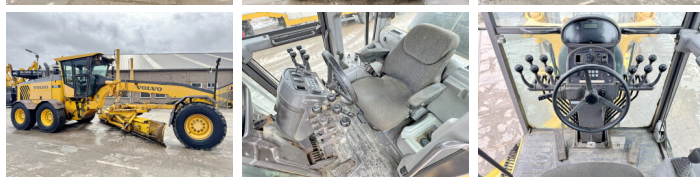

Volvo

Volvo G970

BOSS

MACHINERY

€ 51.500özel

Y?l 2012
Referans numaras? BM005871
Hours 14.990

Algemeen

Tür G970
Yer Veldhoven, Netherlands
Certificaat EPA

Aç?klama Available at Boss Machinery! This Volvo G970 Grader from 2012 has an engine power of 242 kW and counts 14990 operational hours. The total weight of this Volvo G970 is 20680 kg and the dimensions are 11.20 x 2.85 x 3.45. Furthermore, this G970 is equipped with Heated Cab, Backup alarm, Klima, Heated Mirrors, Beacon. The Volvo Grader also has a EPA marking. Do you want more information or do you want to try the Volvo G970 at our yard? Please let us know.

Maten / Gewichten

A??rl?k 20680
Boyutlar U*G*Y 11.20 x 2.85 x 3.45

Technische informatie

Sürücü yap?land?rmalar? 6x4

Motor informatie

Motor markas? Volvo
Engine model D9B
Silindirler 6
Turbo
KW cinsinden kapasite 242

Banden / Rupsen

80% 60% 17.5R25
80% 80% 17.5R25
80% 80% 17.5R25

Opties

Heated Cab

Backup alarm

Klima

Heated Mirrors

Beacon