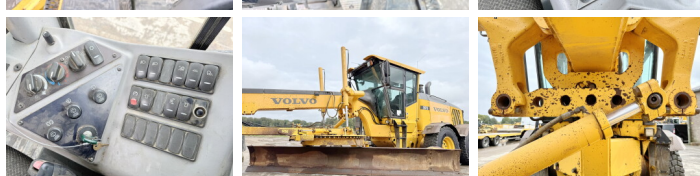

Aç?klama Available at Boss Machinery! This Volvo G970 Grader from 2012 has an engine power of 242 kW and counts 14990 operational hours. The total weight of this Volvo G970 is 20680 kg and the dimensions are 11.20 x 2.85 x 3.45. Furthermore, this G970 is equipped with Heated Cab, Backup alarm, Klima, Heated Mirrors, Beacon. The Volvo Grader also has a EPA marking. Do you want more information or do you want to try the Volvo G970 at our yard? Please let us know.

Banden / Rupsen

80% 60% 17.5R25
80% 80% 17.5R25
80% 80% 17.5R25

Opties

Heated Cab

Backup alarm

Klima

Heated Mirrors

Beacon