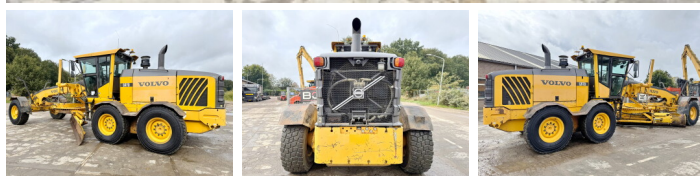

Volvo

Volvo G970

BOSS

MACHINERY

€ 51.500özel

Y?l 2012
Referans numaras? BM005871
Hours 14.990

Algemeen

Tür G970
Yer Veldhoven, Netherlands
Certificaat EPA

Aç?klama Available at Boss Machinery! This Volvo G970 Grader from 2012 has an engine power of 242 kW and counts 14990 operational hours. The total weight of this Volvo G970 is 20680 kg and the dimensions are 11.20 x 2.85 x 3.45. Furthermore, this G970 is equipped with Heated Cab, Backup alarm, Klima, Heated Mirrors, Beacon. The Volvo Grader also has a EPA marking. Do you want more information or do you want to try the Volvo G970 at our yard? Please let us know.

Maten / Gewichten

A??rl?k 20680
Boyutlar U*G*Y 11.20 x 2.85 x 3.45

Technische informatie

Sürücü yap?land?rmalar? 6x4

Motor informatie

Motor markas? Volvo
Engine model D9B
Silindirler 6
Turbo
KW cinsinden kapasite 242

Banden / Rupsen

80% 60% 17.5R25
80% 80% 17.5R25
80% 80% 17.5R25

Opties

Heated Cab

Backup alarm

Klima

Heated Mirrors

Beacon