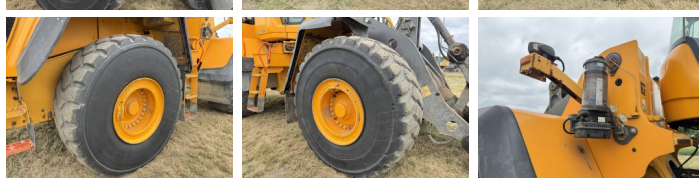

Volvo

Volvo L150H

€ 92.500excl.

Year **2016**
Reference number **BM007858**
Hours **15.226**

Algemeen

Type **L150H**
Location **Veldhoven, Netherlands**
Certificaat **CE**

Description

Available at Boss Machinery! This Volvo L150H Wheel Loader from 2016 has an engine power of 220 kW and counts 15226 operational hours. The total weight of this Volvo L150H is 26100 kg and the dimensions are 9.58 x 2.95 x 3.58. Furthermore, this L150H is equipped with Camera, Radio, Electrical Mirrors, Bluetooth, Quick coupler, Climate Control, Air Conditioning, Heated Seat. The Volvo Wheel Loader also has a CE marking. Do you want more information or do you want to try the Volvo L150H at our yard? Please let us know.

Maten / Gewichten

L*W*H: 9.58 x 2.95 x 3.58
Weight: 26100

Technische informatie

Drive configurations **4x4**

Motor informatie

Engine brand: **Volvo**
Engine model: **D13J**
Cylinders: **6**
Turbo
Capacity in kW: **220**

Banden / Rupsen

15% 15% **26.5R25**
15% 15% **26.5R25**

Opties

Camera

Radio

Electrical Mirrors

Bluetooth

Quick coupler