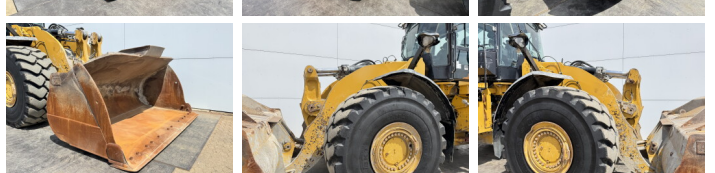

Caterpillar

Caterpillar 980 - Next Gen

BOSS
MACHINERY

Year **2022**
Reference number **BM007827**
Hours **10.793**

Algemeen

Type **980 - Next Gen**
Location **Veldhoven, Netherlands**
Certificaat **CE**

Description

Available at Boss Machinery! This Caterpillar 980 - Next Gen Wheel Loader from 2022 has an engine power of 313 kW and counts 10793 operational hours. The total weight of this Caterpillar 980 - Next Gen is 29500 kg and the dimensions are 9.90 x 3.46 x 3.81. Furthermore, this 980 - Next Gen is equipped with Camera, Heated Seat, Bluetooth, CDC Steering, Climate Control, Air Conditioning, Radio, Central greasing. The Caterpillar Wheel Loader also has a CE marking. Do you want more information or do you want to try the Caterpillar 980 - Next Gen at our yard? Please let us know.

Maten / Gewichten

L*W*H: **9.90 x 3.46 x 3.81**
Weight: **29500**

Technische informatie

Drive configurations **4x4**

Motor informatie

Engine brand: **Caterpillar**
Engine model: **C13**
Cylinders: **6**
Turbo
Capacity in kW: **313**

Banden / Rupsen

70% 70% **29.5R25**