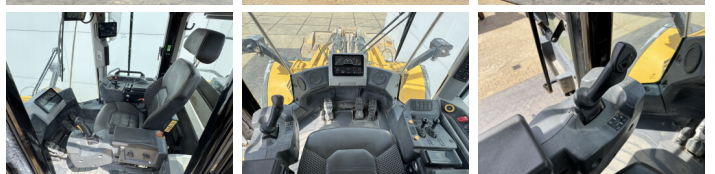

Caterpillar

Caterpillar 980 - Next Gen

BOSS
MACHINERY

Year **2022**
Reference number **BM007827**
Hours **10.793**

Algemeen

Type **980 - Next Gen**
Location **Veldhoven, Netherlands**
Certificaat **CE**

Description

Available at Boss Machinery! This Caterpillar 980 - Next Gen Wheel Loader from 2022 has an engine power of 313 kW and counts 10793 operational hours. The total weight of this Caterpillar 980 - Next Gen is 29500 kg and the dimensions are 9.90 x 3.46 x 3.81. Furthermore, this 980 - Next Gen is equipped with Camera, Heated Seat, Bluetooth, CDC Steering, Climate Control, Air Conditioning, Radio, Central greasing. The Caterpillar Wheel Loader also has a CE marking. Do you want more information or do you want to try the Caterpillar 980 - Next Gen at our yard? Please let us know.

Maten / Gewichten

L*W*H: **9.90 x 3.46 x 3.81**
Weight: **29500**

Technische informatie

Drive configurations **4x4**

Motor informatie

Engine brand: **Caterpillar**
Engine model: **C13**
Cylinders: **6**
Turbo
Capacity in kW: **313**

Banden / Rupsen

70% 70% **29.5R25**