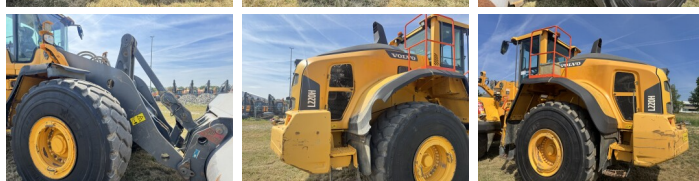

Volvo

Volvo L220H

BOSS
MACHINERY

Year **2017**
Reference number **BM007806**
Hours **13.110**

Algemeen

Type **L220H**
Location **Veldhoven, Netherlands**
Certificaat **CE + EPA**
Available at Boss Machinery! This Volvo L220H Wheel Loader from 2017 has an engine power of 273 kW and counts 13110 operational hours. The total weight of this Volvo L220H is 35500 kg and the dimensions are 9.31 x 3.40 x 3.75. Furthermore, this L220H is equipped with Radio, Camera, Quick coupler, Electrical Mirrors, Air Conditioning, Climate Control, Central greasing. The Volvo Wheel Loader also has a CE + EPA marking. Do you want more information or do you want to try the Volvo L220H at our yard? Please let us know.

Description

Maten / Gewichten

L*W*H: 9.31 x 3.40 x 3.75
Weight: 35500

Technische informatie

Drive configurations 4x4

Motor informatie

Engine brand: Volvo
Engine model: D13J
Cylinders: 6
Turbo
Capacity in kW: 273

Banden / Rupsen

70% 70% 29.5R25
70% 70% 29.5R25

Opties

Radio
Camera
Quick coupler
Electrical Mirrors
Air Conditioning
Climate Control
Central greasing