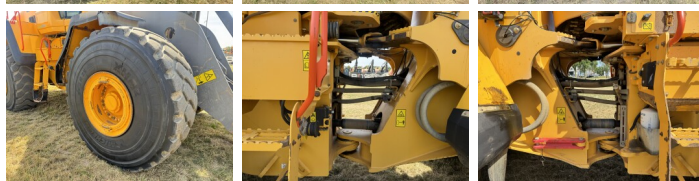

Volvo

Volvo L220H

BOSS
MACHINERY

Year **2017**
Reference number **BM007806**
Hours **13.110**

Algemeen

Type **L220H**
Location **Veldhoven, Netherlands**
Certificaat **CE + EPA**
Available at Boss Machinery! This Volvo L220H Wheel Loader from 2017 has an engine power of 273 kW and counts 13110 operational hours. The total weight of this Volvo L220H is 35500 kg and the dimensions are 9.31 x 3.40 x 3.75. Furthermore, this L220H is equipped with Radio, Camera, Quick coupler, Electrical Mirrors, Air Conditioning, Climate Control, Central greasing. The Volvo Wheel Loader also has a CE + EPA marking. Do you want more information or do you want to try the Volvo L220H at our yard? Please let us know.

Description

Maten / Gewichten

L*W*H: 9.31 x 3.40 x 3.75
Weight: 35500

Technische informatie

Drive configurations 4x4

Motor informatie

Engine brand: Volvo
Engine model: D13J
Cylinders: 6
Turbo
Capacity in kW: 273

Banden / Rupsen

70% 70% 29.5R25
70% 70% 29.5R25

Opties

Radio
Camera
Quick coupler
Electrical Mirrors
Air Conditioning
Climate Control
Central greasing