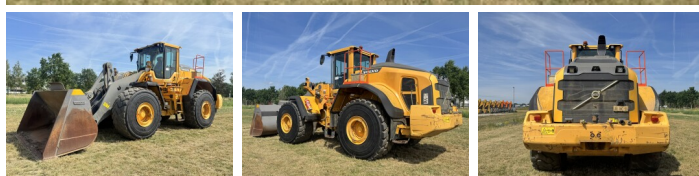

Volvo

Volvo L220H

BOSS
MACHINERY

Year **2017**
Reference number **BM007806**
Hours **13.110**

Algemeen

Type **L220H**
Location **Veldhoven, Netherlands**
Certificaat **CE + EPA**
Available at Boss Machinery! This Volvo L220H Wheel Loader from 2017 has an engine power of 273 kW and counts 13110 operational hours. The total weight of this Volvo L220H is 35500 kg and the dimensions are 9.31 x 3.40 x 3.75. Furthermore, this L220H is equipped with Radio, Camera, Quick coupler, Electrical Mirrors, Air Conditioning, Climate Control, Central greasing. The Volvo Wheel Loader also has a CE + EPA marking. Do you want more information or do you want to try the Volvo L220H at our yard? Please let us know.

Description

Maten / Gewichten

L*W*H: 9.31 x 3.40 x 3.75
Weight: 35500

Technische informatie

Drive configurations 4x4

Motor informatie

Engine brand: Volvo
Engine model: D13J
Cylinders: 6
Turbo
Capacity in kW: 273

Banden / Rupsen

70% 70% 29.5R25
70% 70% 29.5R25

Opties

Radio
Camera
Quick coupler
Electrical Mirrors
Air Conditioning
Climate Control
Central greasing