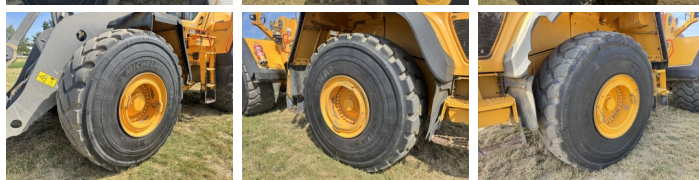

Volvo

Volvo L220H

BOSS
MACHINERY

Year **2017**
Reference number **BM007806**
Hours **13.110**

Algemeen

Type **L220H**
Location **Veldhoven, Netherlands**
Certificaat **CE + EPA**
Available at Boss Machinery! This Volvo L220H Wheel Loader from 2017 has an engine power of 273 kW and counts 13110 operational hours. The total weight of this Volvo L220H is 35500 kg and the dimensions are 9.31 x 3.40 x 3.75. Furthermore, this L220H is equipped with Radio, Camera, Quick coupler, Electrical Mirrors, Air Conditioning, Climate Control, Central greasing. The Volvo Wheel Loader also has a CE + EPA marking. Do you want more information or do you want to try the Volvo L220H at our yard? Please let us know.

Description

Maten / Gewichten

L*W*H: 9.31 x 3.40 x 3.75
Weight: 35500

Technische informatie

Drive configurations 4x4

Motor informatie

Engine brand: Volvo
Engine model: D13J
Cylinders: 6
Turbo
Capacity in kW: 273

Banden / Rupsen

70% 70% 29.5R25
70% 70% 29.5R25

Opties

Radio
Camera
Quick coupler
Electrical Mirrors
Air Conditioning
Climate Control
Central greasing