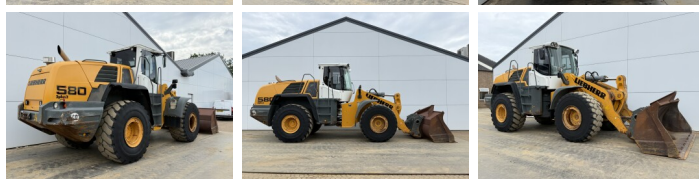

Liebherr

Liebherr L580

BOSS
MACHINERY

Year **2011**
Reference number **BM007439**
Hours **19.823**

Algemeen

Type **L580**
Location **Veldhoven, Netherlands**
Certificaat **CE + EPA**
Description
Available at Boss Machinery! This Liebherr L580 Wheel Loader from 2011 has an engine power of 200 kW and counts 19823 operational hours. The total weight of this Liebherr L580 is 28000 kg and the dimensions are 9.17 x 3.00 x 3.53. Furthermore, this L580 is equipped with Air Conditioning, Heated Seat, Camera, Radio, Central greasing. The Liebherr Wheel Loader also has a CE + EPA marking. Do you want more information or do you want to try the Liebherr L580 at our yard? Please let us know.

Maten / Gewichten

Weight: **28000**
L*W*H: **9.17 x 3.00 x 3.53**

Technische informatie

Drive configurations **4x4**

Motor informatie

Engine brand: **Liebherr**
Engine model: **D936 L A6**
Cylinders: **4**
Turbo
Capacity in kW: **200**

Banden / Rupsen

70% 70% **26.5R25**
70% 70% **26.5R25**

Opties

Air Conditioning

Heated Seat

Camera

Radio

Central greasing