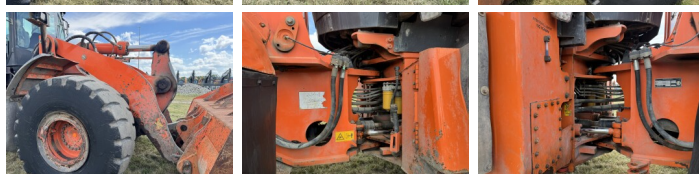

Hitachi

Hitachi ZW310-6

Year **2016**
Reference number **BM007843**
Hours **17.337**

Algemeen

Type **ZW310-6**
Location **Veldhoven, Netherlands**
Certificaat **CE**

Description

Available at Boss Machinery! This Hitachi ZW310-6 Wheel Loader from 2016 has an engine power of 212 kW and counts 17337 operational hours. The total weight of this Hitachi ZW310-6 is 28000 kg and the dimensions are 9.11 x 2.99 x 3.62. Furthermore, this ZW310-6 is equipped with Radio, Bluetooth, Climate Control, Air Conditioning, Camera, Central greasing. The Hitachi Wheel Loader also has a CE marking. Do you want more information or do you want to try the Hitachi ZW310-6 at our yard? Please let us know.

Maten / Gewichten

L*W*H: **9.11 x 2.99 x 3.62**
Weight: **28000**

Technische informatie

Drive configurations **4x4**

Motor informatie

Engine brand: **Cummins**
Engine model: **QSL9**
Cylinders: **6**
Turbo
Capacity in kW: **212**

Banden / Rupsen

40% 40% **26.5R25**
40% 40% **26.5R25**

Opties

Radio

Bluetooth
Climate Control
Air Conditioning
Camera
Central greasing