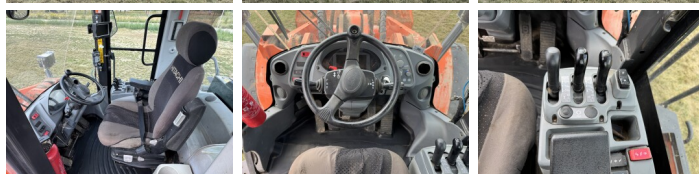

Hitachi

Hitachi ZW310-6

Year **2016**
Reference number **BM007843**
Hours **17.337**

Algemeen

Type **ZW310-6**
Location **Veldhoven, Netherlands**
Certificaat **CE**

Description

Available at Boss Machinery! This Hitachi ZW310-6 Wheel Loader from 2016 has an engine power of 212 kW and counts 17337 operational hours. The total weight of this Hitachi ZW310-6 is 28000 kg and the dimensions are 9.11 x 2.99 x 3.62. Furthermore, this ZW310-6 is equipped with Radio, Bluetooth, Climate Control, Air Conditioning, Camera, Central greasing. The Hitachi Wheel Loader also has a CE marking. Do you want more information or do you want to try the Hitachi ZW310-6 at our yard? Please let us know.

Maten / Gewichten

L*W*H: **9.11 x 2.99 x 3.62**
Weight: **28000**

Technische informatie

Drive configurations **4x4**

Motor informatie

Engine brand: **Cummins**
Engine model: **QSL9**
Cylinders: **6**
Turbo
Capacity in kW: **212**

Banden / Rupsen

40% 40% **26.5R25**
40% 40% **26.5R25**

Opties

Radio

Bluetooth
Climate Control
Air Conditioning
Camera
Central greasing