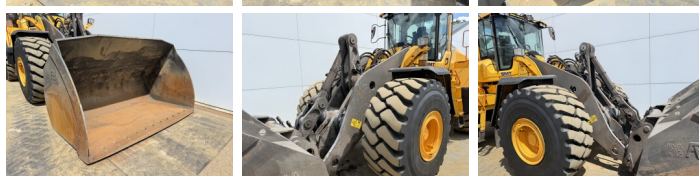

Volvo

Volvo L220H

Year **2022**
Reference number **BM007824**
Hours **8.845**

Algemeen

Type **L220H**
Location **Veldhoven, Netherlands**
Certificaat **CE**

Available at Boss Machinery! This Volvo L220H Wheel Loader from 2022 has an engine power of 279 kW and counts 8845 operational hours. The total weight of this Volvo L220H is 35500 kg and the dimensions are 9.77 x 3.18 x 3.65. Furthermore, this L220H is equipped with Bluetooth, Quick coupler, Climate Control, Air Conditioning, CDC Steering, Heated Seat, Camera, Radio, Electrical Mirrors, Central greasing. The Volvo Wheel Loader also has a CE marking. Do you want more information or do you want to try the Volvo L220H at our yard? Please let us know.

Description

Maten / Gewichten

L*W*H: **9.77 x 3.18 x 3.65**
Weight: **35500**

Technische informatie

Drive configurations **4x4**

Motor informatie

Engine brand: **Volvo**
Engine model: **D13J**
Cylinders: **6**
Turbo
Capacity in kW: **279**

Banden / Rupsen

90% 90% **29.5R25**
60% 60% **29.5R25**

Opties

Bluetooth

Quick coupler

Climate Control

Air Conditioning

CDC Steering