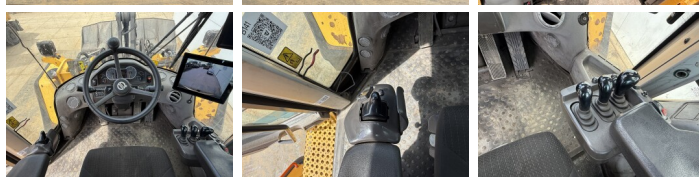

Volvo

Volvo L220H

Year **2022**
Reference number **BM007824**
Hours **8.845**

Algemeen

Type **L220H**
Location **Veldhoven, Netherlands**
Certificaat **CE**

Available at Boss Machinery! This Volvo L220H Wheel Loader from 2022 has an engine power of 279 kW and counts 8845 operational hours. The total weight of this Volvo L220H is 35500 kg and the dimensions are 9.77 x 3.18 x 3.65. Furthermore, this L220H is equipped with Bluetooth, Quick coupler, Climate Control, Air Conditioning, CDC Steering, Heated Seat, Camera, Radio, Electrical Mirrors, Central greasing. The Volvo Wheel Loader also has a CE marking. Do you want more information or do you want to try the Volvo L220H at our yard? Please let us know.

Banden / Rupsen

90% 90% **29.5R25**
60% 60% **29.5R25**

Opties

Bluetooth

Quick coupler

Climate Control

Air Conditioning

CDC Steering