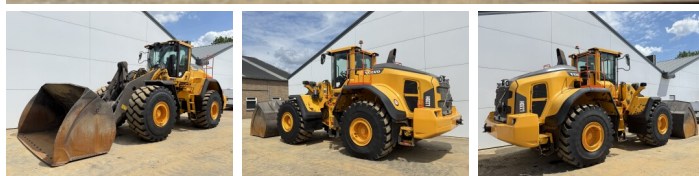

Volvo

Volvo L220H

Year **2022**
Reference number **BM007824**
Hours **8.845**

Algemeen

Type **L220H**
Location **Veldhoven, Netherlands**
Certificaat **CE**

Available at Boss Machinery! This Volvo L220H Wheel Loader from 2022 has an engine power of 279 kW and counts 8845 operational hours. The total weight of this Volvo L220H is 35500 kg and the dimensions are 9.77 x 3.18 x 3.65. Furthermore, this L220H is equipped with Bluetooth, Quick coupler, Climate Control, Air Conditioning, CDC Steering, Heated Seat, Camera, Radio, Electrical Mirrors, Central greasing. The Volvo Wheel Loader also has a CE marking. Do you want more information or do you want to try the Volvo L220H at our yard? Please let us know.

Description

Maten / Gewichten

L*W*H: **9.77 x 3.18 x 3.65**
Weight: **35500**

Technische informatie

Drive configurations **4x4**

Motor informatie

Engine brand: **Volvo**
Engine model: **D13J**
Cylinders: **6**
Turbo
Capacity in kW: **279**

Banden / Rupsen

90% 90% **29.5R25**
60% 60% **29.5R25**

Opties

Bluetooth

Quick coupler

Climate Control

Air Conditioning

CDC Steering