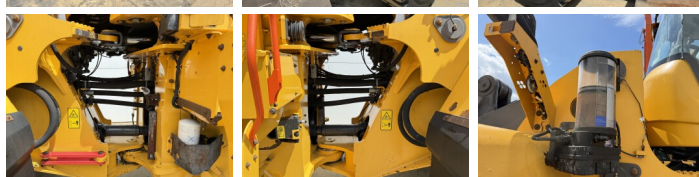

Volvo

Volvo L220H

Year **2022**
Reference number **BM007824**
Hours **8.845**

Algemeen

Type **L220H**
Location **Veldhoven, Netherlands**
Certificaat **CE**

Available at Boss Machinery! This Volvo L220H Wheel Loader from 2022 has an engine power of 279 kW and counts 8845 operational hours. The total weight of this Volvo L220H is 35500 kg and the dimensions are 9.77 x 3.18 x 3.65. Furthermore, this L220H is equipped with Bluetooth, Quick coupler, Climate Control, Air Conditioning, CDC Steering, Heated Seat, Camera, Radio, Electrical Mirrors, Central greasing. The Volvo Wheel Loader also has a CE marking. Do you want more information or do you want to try the Volvo L220H at our yard? Please let us know.

Description

Maten / Gewichten

L*W*H: **9.77 x 3.18 x 3.65**
Weight: **35500**

Technische informatie

Drive configurations **4x4**

Motor informatie

Engine brand: **Volvo**
Engine model: **D13J**
Cylinders: **6**
Turbo
Capacity in kW: **279**

Banden / Rupsen

90% 90% **29.5R25**
60% 60% **29.5R25**

Opties

Bluetooth

Quick coupler

Climate Control

Air Conditioning

CDC Steering