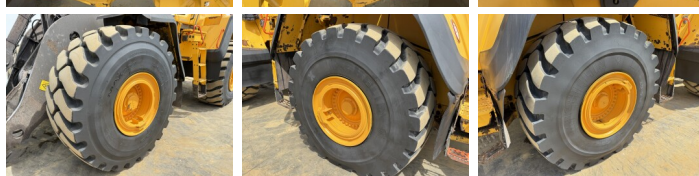

Volvo

Volvo L220H

Year **2022**
Reference number **BM007824**
Hours **8.845**

Algemeen

Type **L220H**
Location **Veldhoven, Netherlands**
Certificaat **CE**

Available at Boss Machinery! This Volvo L220H Wheel Loader from 2022 has an engine power of 279 kW and counts 8845 operational hours. The total weight of this Volvo L220H is 35500 kg and the dimensions are 9.77 x 3.18 x 3.65. Furthermore, this L220H is equipped with Bluetooth, Quick coupler, Climate Control, Air Conditioning, CDC Steering, Heated Seat, Camera, Radio, Electrical Mirrors, Central greasing. The Volvo Wheel Loader also has a CE marking. Do you want more information or do you want to try the Volvo L220H at our yard? Please let us know.

Description

Maten / Gewichten

L*W*H: **9.77 x 3.18 x 3.65**
Weight: **35500**

Technische informatie

Drive configurations **4x4**

Motor informatie

Engine brand: **Volvo**
Engine model: **D13J**
Cylinders: **6**
Turbo
Capacity in kW: **279**

Banden / Rupsen

90% 90% **29.5R25**
60% 60% **29.5R25**

Opties

Bluetooth

Quick coupler

Climate Control

Air Conditioning

CDC Steering