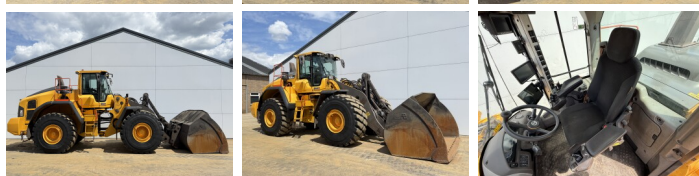

Volvo

Volvo L220H

Year **2022**
Reference number **BM007824**
Hours **8.845**

Algemeen

Type **L220H**
Location **Veldhoven, Netherlands**
Certificaat **CE**

Available at Boss Machinery! This Volvo L220H Wheel Loader from 2022 has an engine power of 279 kW and counts 8845 operational hours. The total weight of this Volvo L220H is 35500 kg and the dimensions are 9.77 x 3.18 x 3.65. Furthermore, this L220H is equipped with Bluetooth, Quick coupler, Climate Control, Air Conditioning, CDC Steering, Heated Seat, Camera, Radio, Electrical Mirrors, Central greasing. The Volvo Wheel Loader also has a CE marking. Do you want more information or do you want to try the Volvo L220H at our yard? Please let us know.

Description

Maten / Gewichten

L*W*H: **9.77 x 3.18 x 3.65**
Weight: **35500**

Technische informatie

Drive configurations **4x4**

Motor informatie

Engine brand: **Volvo**
Engine model: **D13J**
Cylinders: **6**
Turbo
Capacity in kW: **279**

Banden / Rupsen

90% 90% **29.5R25**
60% 60% **29.5R25**

Opties

Bluetooth

Quick coupler

Climate Control

Air Conditioning

CDC Steering

Heated Seat

Camera

Radio

Electrical Mirrors

Central greasing