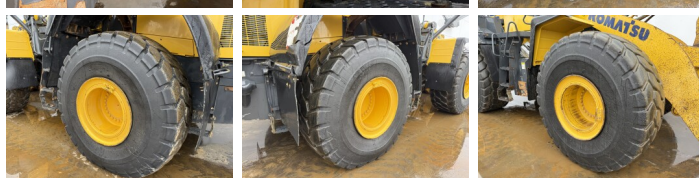

Available at Boss Machinery! This Komatsu WA470-7 Wheel Loader from 2016 has an engine power of 204 kW and counts 12126 operational hours. The total weight of this Komatsu WA470-7 is 26500 kg and the dimensions are 9.36 x 3.05 x 3.49. Furthermore, this WA470-7 is equipped with Air Conditioning, Heated Seat, Camera, Electrical Mirrors, Bluetooth, Radio, Climate Control, Central greasing. The Komatsu Wheel Loader also has a CE marking. Do you want more information or do you want to try the Komatsu WA470-7 at our yard? Please let us know.

Banden / Rupsen

20% 20% **26.5R25**

20% 20%

26.5R25

Opties

Air Conditioning

Heated Seat

Camera