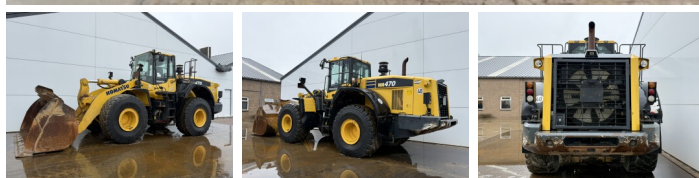

Komatsu

Komatsu WA470-7

BOSS
MACHINERY

€ 57.500excl.

Year **2016**
Reference number **BM007666**
Hours **12.126**

Algemeen

Type **WA470-7**
Location **Veldhoven, Netherlands**
Certificaat **CE**

Description

Available at Boss Machinery! This Komatsu WA470-7 Wheel Loader from 2016 has an engine power of 204 kW and counts 12126 operational hours. The total weight of this Komatsu WA470-7 is 26500 kg and the dimensions are 9.36 x 3.05 x 3.49. Furthermore, this WA470-7 is equipped with Air Conditioning, Heated Seat, Camera, Electrical Mirrors, Bluetooth, Radio, Climate Control, Central greasing. The Komatsu Wheel Loader also has a CE marking. Do you want more information or do you want to try the Komatsu WA470-7 at our yard? Please let us know.

Maten / Gewichten

Weight: **26500**
L*W*H: **9.36 x 3.05 x 3.49**

Technische informatie

German Machine
Drive configurations **4x4**

Motor informatie

Engine brand: **Komatsu**
Engine model: **SAA6D125E-6**
Cylinders: **6**
Turbo
Capacity in kW: **204**

Banden / Rupsen

20% 20% **26.5R25**

20% 20%

26.5R25

Opties

Air Conditioning

Heated Seat

Camera