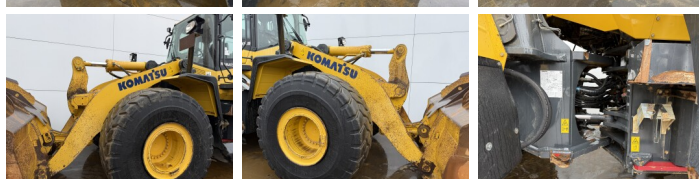

Komatsu

Komatsu WA470-7

BOSS
MACHINERY

€ 57.500excl.

Year **2016**
Reference number **BM007666**
Hours **12.126**

Algemeen

Type **WA470-7**
Location **Veldhoven, Netherlands**
Certificaat **CE**

Description

Available at Boss Machinery! This Komatsu WA470-7 Wheel Loader from 2016 has an engine power of 204 kW and counts 12126 operational hours. The total weight of this Komatsu WA470-7 is 26500 kg and the dimensions are 9.36 x 3.05 x 3.49. Furthermore, this WA470-7 is equipped with Air Conditioning, Heated Seat, Camera, Electrical Mirrors, Bluetooth, Radio, Climate Control, Central greasing. The Komatsu Wheel Loader also has a CE marking. Do you want more information or do you want to try the Komatsu WA470-7 at our yard? Please let us know.

Maten / Gewichten

Weight: **26500**
L*W*H: **9.36 x 3.05 x 3.49**

Technische informatie

German Machine
Drive configurations **4x4**

Motor informatie

Engine brand: **Komatsu**
Engine model: **SAA6D125E-6**
Cylinders: **6**
Turbo
Capacity in kW: **204**

Banden / Rupsen

20% 20% **26.5R25**

20% 20%

26.5R25

Opties

Air Conditioning

Heated Seat

Camera