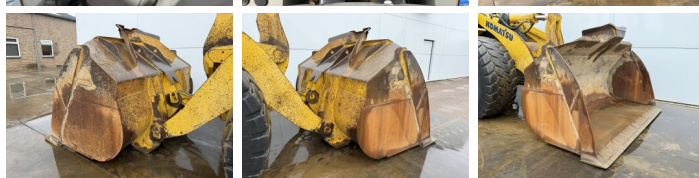

Available at Boss Machinery! This Komatsu WA470-7 Wheel Loader from 2016 has an engine power of 204 kW and counts 12126 operational hours. The total weight of this Komatsu WA470-7 is 26500 kg and the dimensions are 9.36 x 3.05 x 3.49. Furthermore, this WA470-7 is equipped with Air Conditioning, Heated Seat, Camera, Electrical Mirrors, Bluetooth, Radio, Climate Control, Central greasing. The Komatsu Wheel Loader also has a CE marking. Do you want more information or do you want to try the Komatsu WA470-7 at our yard? Please let us know.

Maten / Gewichten

Weight: **26500**
L*W*H: **9.36 x 3.05 x 3.49**

Technische informatie

German Machine
Drive configurations **4x4**

Motor informatie

Engine brand: **Komatsu**
Engine model: **SAA6D125E-6**
Cylinders: **6**
Turbo
Capacity in kW: **204**

Banden / Rupsen

20% 20% **26.5R25**

20% 20%

26.5R25

Opties

Air Conditioning

Heated Seat

Camera