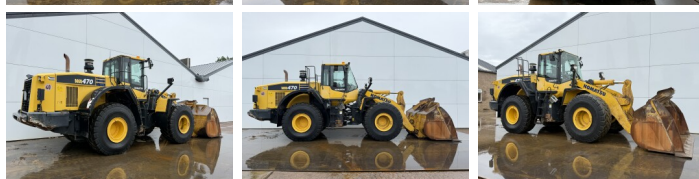

Komatsu

Komatsu WA470-7

BOSS
MACHINERY

€ 57.500excl.

Year **2016**
Reference number **BM007666**
Hours **12.126**

Algemeen

Type **WA470-7**
Location **Veldhoven, Netherlands**
Certificaat **CE**

Description

Available at Boss Machinery! This Komatsu WA470-7 Wheel Loader from 2016 has an engine power of 204 kW and counts 12126 operational hours. The total weight of this Komatsu WA470-7 is 26500 kg and the dimensions are 9.36 x 3.05 x 3.49. Furthermore, this WA470-7 is equipped with Air Conditioning, Heated Seat, Camera, Electrical Mirrors, Bluetooth, Radio, Climate Control, Central greasing. The Komatsu Wheel Loader also has a CE marking. Do you want more information or do you want to try the Komatsu WA470-7 at our yard? Please let us know.

Maten / Gewichten

Weight: **26500**
L*W*H: **9.36 x 3.05 x 3.49**

Technische informatie

German Machine
Drive configurations **4x4**

Motor informatie

Engine brand: **Komatsu**
Engine model: **SAA6D125E-6**
Cylinders: **6**
Turbo
Capacity in kW: **204**

Banden / Rupsen

20% 20% **26.5R25**

20% 20%

26.5R25

Opties

Air Conditioning

Heated Seat

Camera