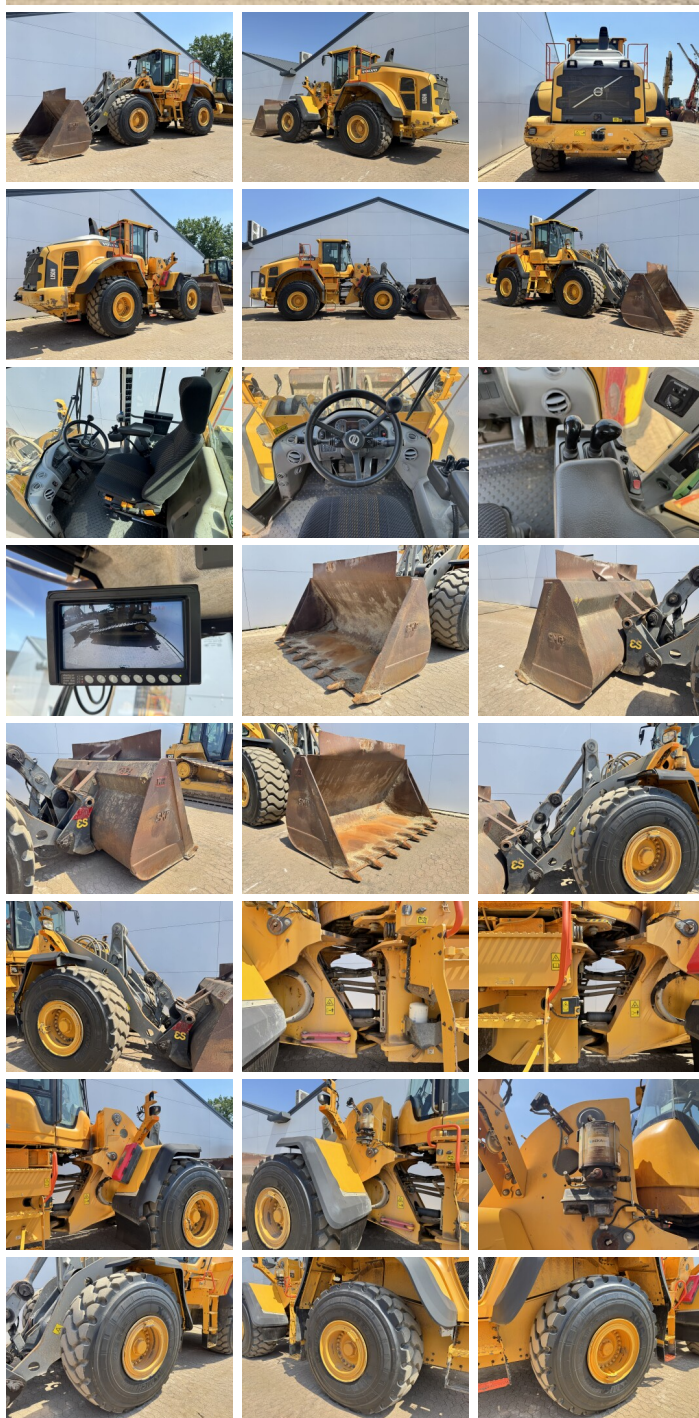

Volvo

Volvo L150H

BOSS
MACHINERY

€ 104.500excl.

Year **2017**
Reference number **BM007810**
Hours **11.159**

Algemeen

Type L150H
Location Veldhoven, Netherlands
Certificaat CE

Description Available at Boss Machinery! This Volvo L150H Wheel Loader from 2017 has an engine power of 220 kW and counts 11159 operational hours. The total weight of this Volvo L150H is 26100 kg and the dimensions are 9.12 x 3.06 x 3.64. Furthermore, this L150H is equipped with Climate Control, Heated Seat, Radio, Bluetooth, Electrical Mirrors, Air Conditioning, Central greasing. The Volvo Wheel Loader also has a CE marking. Do you want more information or do you want to try the Volvo L150H at our yard? Please let us know.

Maten / Gewichten

Weight: 26100
L*W*H: 9.12 x 3.06 x 3.64

Technische informatie

German Machine
Drive configurations 4x4

Motor informatie

Engine brand: Volvo
Engine model: D13J
Cylinders: 6
Turbo
Capacity in kW: 220

Banden / Rupsen

40% 40% 26.5R25

40% 40%

26.5R25

Opties

Climate Control

Heated Seat

Radio