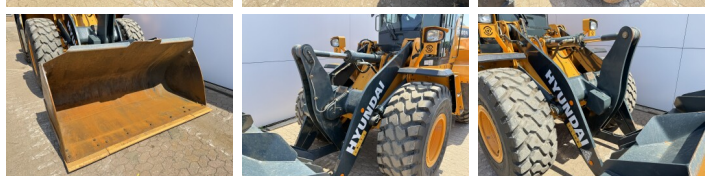

Hyundai

Hyundai HL940A

BOSS
MACHINERY

€ 64.500excl.

Year **2021**
Reference number **BM007880**
Hours **4.779**

Algemeen

Type HL940A
Location Veldhoven, Netherlands
Certificaat CE + EPA

Description Available at Boss Machinery! This Hyundai HL940A Wheel Loader from 2021 has an engine power of 116 kW and counts 4779 operational hours. The total weight of this Hyundai HL940A is 13463 kg and the dimensions are 7.60 x 2.57 x 3.26. Furthermore, this HL940A is equipped with Radio, Bluetooth, Weighing system, Climate Control, Air Conditioning, Camera, Central greasing. The Hyundai Wheel Loader also has a CE + EPA marking. Do you want more information or do you want to try the Hyundai HL940A at our yard? Please let us know.

Maten / Gewichten

L*W*H: 7.60 x 2.57 x 3.26
Weight: 13463

Technische informatie

Drive configurations 4x4

Motor informatie

Engine brand: Cummins
Engine model: B6.7
Cylinders: 6
Turbo
Capacity in kW: 116

Banden / Rupsen

80% 80% 20.5R25
80% 80% 20.5R25

Opties

Radio

Bluetooth

Weighing system

Climate Control

Air Conditioning

Camera