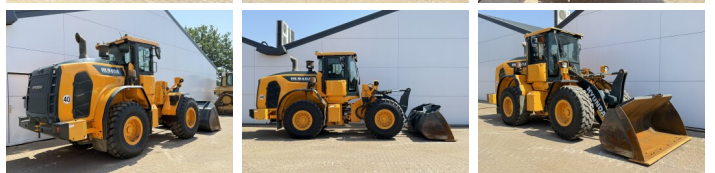

Hyundai

Hyundai HL940A

BOSS
MACHINERY

€ 64.500excl.

Year **2021**
Reference number **BM007880**
Hours **4.779**

Algemeen

Type HL940A
Location Veldhoven, Netherlands
Certificaat CE + EPA

Description Available at Boss Machinery! This Hyundai HL940A Wheel Loader from 2021 has an engine power of 116 kW and counts 4779 operational hours. The total weight of this Hyundai HL940A is 13463 kg and the dimensions are 7.60 x 2.57 x 3.26. Furthermore, this HL940A is equipped with Radio, Bluetooth, Weighing system, Climate Control, Air Conditioning, Camera, Central greasing. The Hyundai Wheel Loader also has a CE + EPA marking. Do you want more information or do you want to try the Hyundai HL940A at our yard? Please let us know.

Maten / Gewichten

L*W*H: 7.60 x 2.57 x 3.26
Weight: 13463

Technische informatie

Drive configurations 4x4

Motor informatie

Engine brand: Cummins
Engine model: B6.7
Cylinders: 6
Turbo
Capacity in kW: 116

Banden / Rupsen

80% 80% 20.5R25
80% 80% 20.5R25

Opties

Radio

Bluetooth

Weighing system

Climate Control

Air Conditioning

Camera