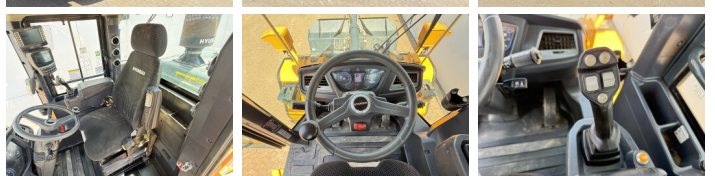

Hyundai

Hyundai HL940A

BOSS
MACHINERY

€ 64.500excl.

Year **2021**
Reference number **BM007880**
Hours **4.779**

Algemeen

Type HL940A
Location Veldhoven, Netherlands
Certificaat CE + EPA

Description Available at Boss Machinery! This Hyundai HL940A Wheel Loader from 2021 has an engine power of 116 kW and counts 4779 operational hours. The total weight of this Hyundai HL940A is 13463 kg and the dimensions are 7.60 x 2.57 x 3.26. Furthermore, this HL940A is equipped with Radio, Bluetooth, Weighing system, Climate Control, Air Conditioning, Camera, Central greasing. The Hyundai Wheel Loader also has a CE + EPA marking. Do you want more information or do you want to try the Hyundai HL940A at our yard? Please let us know.

Maten / Gewichten

L*W*H: 7.60 x 2.57 x 3.26
Weight: 13463

Technische informatie

Drive configurations 4x4

Motor informatie

Engine brand: Cummins
Engine model: B6.7
Cylinders: 6
Turbo
Capacity in kW: 116

Banden / Rupsen

80% 80% 20.5R25
80% 80% 20.5R25

Opties

Radio

Bluetooth

Weighing system

Climate Control

Air Conditioning

Camera