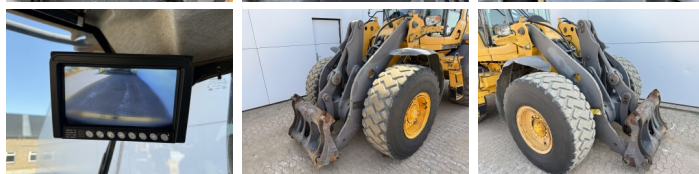

Volvo

Volvo L70H

€ 62.500excl.

Year **2015**
Reference number **BM007881**
Hours **7.243**

Algemeen

Type **L70H**
Location **Veldhoven, Netherlands**
Certificaat **CE**

Description

Available at Boss Machinery! This Volvo L70H Wheel Loader from 2015 has an engine power of 127 kW and counts 7243 operational hours. The total weight of this Volvo L70H is 15500 kg and the dimensions are 6.43 x 2.40 x 3.30. Furthermore, this L70H is equipped with Bluetooth, Quick coupler, Climate Control, Air Conditioning, Heated Seat, Camera, Radio, Electrical Mirrors, Central greasing. The Volvo Wheel Loader also has a CE marking. Do you want more information or do you want to try the Volvo L70H at our yard? Please let us know.

Maten / Gewichten

L*W*H: 6.43 x 2.40 x 3.30
Weight: 15500

Technische informatie

Drive configurations 4x4

Motor informatie

Engine brand: Volvo
Engine model: D6J
Cylinders: 6
Turbo
Capacity in kW: 127

Banden / Rupsen

10% 10% 20.5R25
10% 10% 20.5R25

BOSS

MACHINERY