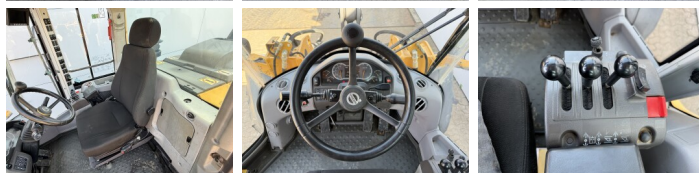

Volvo

Volvo L70H

€ 62.500excl.

Year **2015**
Reference number **BM007881**
Hours **7.243**

Algemeen

Type **L70H**
Location **Veldhoven, Netherlands**
Certificaat **CE**

Description

Available at Boss Machinery! This Volvo L70H Wheel Loader from 2015 has an engine power of 127 kW and counts 7243 operational hours. The total weight of this Volvo L70H is 15500 kg and the dimensions are 6.43 x 2.40 x 3.30. Furthermore, this L70H is equipped with Bluetooth, Quick coupler, Climate Control, Air Conditioning, Heated Seat, Camera, Radio, Electrical Mirrors, Central greasing. The Volvo Wheel Loader also has a CE marking. Do you want more information or do you want to try the Volvo L70H at our yard? Please let us know.

Maten / Gewichten

L*W*H: 6.43 x 2.40 x 3.30
Weight: 15500

Technische informatie

Drive configurations 4x4

Motor informatie

Engine brand: Volvo
Engine model: D6J
Cylinders: 6
Turbo
Capacity in kW: 127

Banden / Rupsen

10% 10% 20.5R25
10% 10% 20.5R25

BOSS

MACHINERY