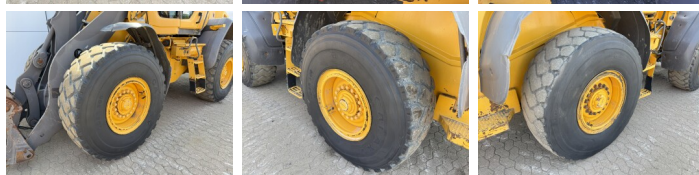

Volvo

Volvo L70H

€ 62.500excl.

Year **2015**
Reference number **BM007881**
Hours **7.243**

Algemeen

Type **L70H**
Location **Veldhoven, Netherlands**
Certificaat **CE**

Description

Available at Boss Machinery! This Volvo L70H Wheel Loader from 2015 has an engine power of 127 kW and counts 7243 operational hours. The total weight of this Volvo L70H is 15500 kg and the dimensions are 6.43 x 2.40 x 3.30. Furthermore, this L70H is equipped with Bluetooth, Quick coupler, Climate Control, Air Conditioning, Heated Seat, Camera, Radio, Electrical Mirrors, Central greasing. The Volvo Wheel Loader also has a CE marking. Do you want more information or do you want to try the Volvo L70H at our yard? Please let us know.

Maten / Gewichten

L*W*H: 6.43 x 2.40 x 3.30
Weight: 15500

Technische informatie

Drive configurations 4x4

Motor informatie

Engine brand: Volvo
Engine model: D6J
Cylinders: 6
Turbo
Capacity in kW: 127

Banden / Rupsen

10% 10% 20.5R25
10% 10% 20.5R25

BOSS

MACHINERY