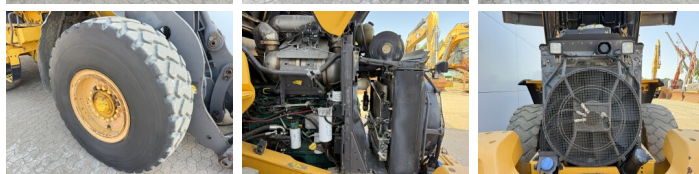

Volvo

Volvo L70H

€ 62.500excl.

Year **2015**
Reference number **BM007881**
Hours **7.243**

Algemeen

Type **L70H**
Location **Veldhoven, Netherlands**
Certificaat **CE**

Description

Available at Boss Machinery! This Volvo L70H Wheel Loader from 2015 has an engine power of 127 kW and counts 7243 operational hours. The total weight of this Volvo L70H is 15500 kg and the dimensions are 6.43 x 2.40 x 3.30. Furthermore, this L70H is equipped with Bluetooth, Quick coupler, Climate Control, Air Conditioning, Heated Seat, Camera, Radio, Electrical Mirrors, Central greasing. The Volvo Wheel Loader also has a CE marking. Do you want more information or do you want to try the Volvo L70H at our yard? Please let us know.

Maten / Gewichten

L*W*H: 6.43 x 2.40 x 3.30
Weight: 15500

Technische informatie

Drive configurations 4x4

Motor informatie

Engine brand: Volvo
Engine model: D6J
Cylinders: 6
Turbo
Capacity in kW: 127

Banden / Rupsen

10% 10% 20.5R25
10% 10% 20.5R25

BOSS

MACHINERY