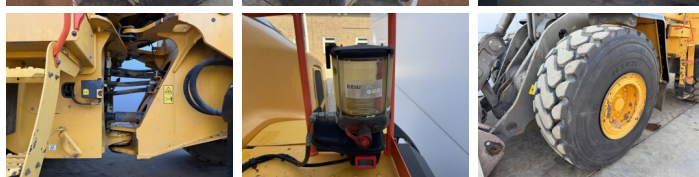

Volvo

Volvo L150H

€ 104.500excl.

Year **2017**
Reference number **BM007807**
Hours **12.620**

Algemeen

Type **L150H**
Location **Veldhoven, Netherlands**
Certificaat **CE**

Description

Available at Boss Machinery! This Volvo L150H Wheel Loader from 2017 has an engine power of 220 kW and counts 12620 operational hours. The total weight of this Volvo L150H is 26100 kg and the dimensions are 8.75 x 2.95 x 3.62. Furthermore, this L150H is equipped with Radio, Bluetooth, Electrical Mirrors, Air Conditioning, Climate Control, Central greasing. The Volvo Wheel Loader also has a CE marking. Do you want more information or do you want to try the Volvo L150H at our yard? Please let us know.

Maten / Gewichten

L*W*H: **8.75 x 2.95 x 3.62**
Weight: **26100**

Technische informatie

German Machine
Drive configurations **4x4**

Motor informatie

Engine brand: **Volvo**
Engine model: **D13J**
Cylinders: **6**
Turbo
Capacity in kW: **220**

Banden / Rupsen

40% 40% **26.5R25**
40% 40% **26.5R25**

BOSS

MACHINERY

Opties

Radio

Bluetooth

Electrical Mirrors