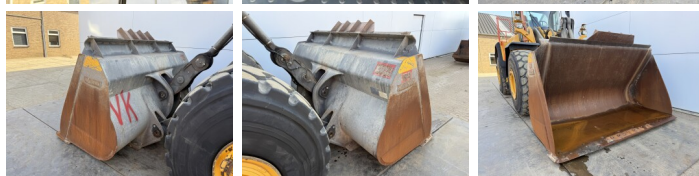

Volvo

Volvo L150H

€ 104.500excl.

Year **2017**
Reference number **BM007807**
Hours **12.620**

Algemeen

Type **L150H**
Location **Veldhoven, Netherlands**
Certificaat **CE**

Description

Available at Boss Machinery! This Volvo L150H Wheel Loader from 2017 has an engine power of 220 kW and counts 12620 operational hours. The total weight of this Volvo L150H is 26100 kg and the dimensions are 8.75 x 2.95 x 3.62. Furthermore, this L150H is equipped with Radio, Bluetooth, Electrical Mirrors, Air Conditioning, Climate Control, Central greasing. The Volvo Wheel Loader also has a CE marking. Do you want more information or do you want to try the Volvo L150H at our yard? Please let us know.

Maten / Gewichten

L*W*H: **8.75 x 2.95 x 3.62**
Weight: **26100**

Technische informatie

German Machine
Drive configurations **4x4**

Motor informatie

Engine brand: **Volvo**
Engine model: **D13J**
Cylinders: **6**
Turbo
Capacity in kW: **220**

Banden / Rupsen

40% 40% **26.5R25**
40% 40% **26.5R25**

BOSS

MACHINERY