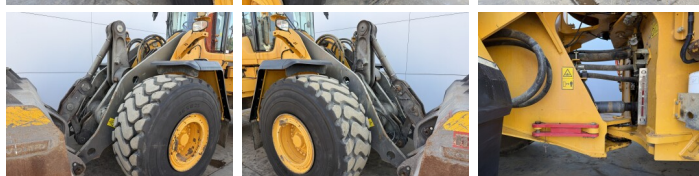

Volvo

Volvo L150H

€ 104.500excl.

Year **2017**
Reference number **BM007807**
Hours **12.620**

Algemeen

Type **L150H**
Location **Veldhoven, Netherlands**
Certificaat **CE**

Description

Available at Boss Machinery! This Volvo L150H Wheel Loader from 2017 has an engine power of 220 kW and counts 12620 operational hours. The total weight of this Volvo L150H is 26100 kg and the dimensions are 8.75 x 2.95 x 3.62. Furthermore, this L150H is equipped with Radio, Bluetooth, Electrical Mirrors, Air Conditioning, Climate Control, Central greasing. The Volvo Wheel Loader also has a CE marking. Do you want more information or do you want to try the Volvo L150H at our yard? Please let us know.

Maten / Gewichten

L*W*H: **8.75 x 2.95 x 3.62**
Weight: **26100**

Technische informatie

German Machine
Drive configurations **4x4**

Motor informatie

Engine brand: **Volvo**
Engine model: **D13J**
Cylinders: **6**
Turbo
Capacity in kW: **220**

Banden / Rupsen

40% 40% **26.5R25**
40% 40% **26.5R25**

BOSS

MACHINERY

Opties

Radio

Bluetooth

Electrical Mirrors