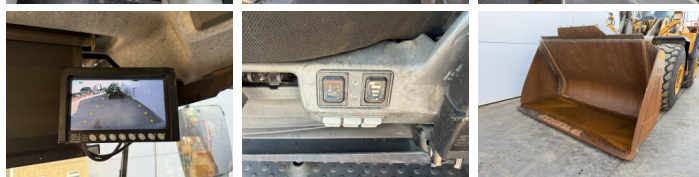

Volvo

Volvo L150H

€ 104.500excl.

Year **2017**
Reference number **BM007807**
Hours **12.620**

Algemeen

Type **L150H**
Location **Veldhoven, Netherlands**
Certificaat **CE**

Description

Available at Boss Machinery! This Volvo L150H Wheel Loader from 2017 has an engine power of 220 kW and counts 12620 operational hours. The total weight of this Volvo L150H is 26100 kg and the dimensions are 8.75 x 2.95 x 3.62. Furthermore, this L150H is equipped with Radio, Bluetooth, Electrical Mirrors, Air Conditioning, Climate Control, Central greasing. The Volvo Wheel Loader also has a CE marking. Do you want more information or do you want to try the Volvo L150H at our yard? Please let us know.

Maten / Gewichten

L*W*H: **8.75 x 2.95 x 3.62**
Weight: **26100**

Technische informatie

German Machine
Drive configurations **4x4**

Motor informatie

Engine brand: **Volvo**
Engine model: **D13J**
Cylinders: **6**
Turbo
Capacity in kW: **220**

Banden / Rupsen

40% 40% **26.5R25**
40% 40% **26.5R25**

BOSS

MACHINERY