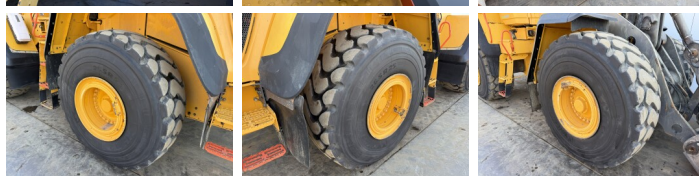

Volvo

Volvo L150H

€ 104.500excl.

Year **2017**
Reference number **BM007807**
Hours **12.620**

Algemeen

Type **L150H**
Location **Veldhoven, Netherlands**
Certificaat **CE**

Description

Available at Boss Machinery! This Volvo L150H Wheel Loader from 2017 has an engine power of 220 kW and counts 12620 operational hours. The total weight of this Volvo L150H is 26100 kg and the dimensions are 8.75 x 2.95 x 3.62. Furthermore, this L150H is equipped with Radio, Bluetooth, Electrical Mirrors, Air Conditioning, Climate Control, Central greasing. The Volvo Wheel Loader also has a CE marking. Do you want more information or do you want to try the Volvo L150H at our yard? Please let us know.

Maten / Gewichten

L*W*H: **8.75 x 2.95 x 3.62**
Weight: **26100**

Technische informatie

German Machine
Drive configurations **4x4**

Motor informatie

Engine brand: **Volvo**
Engine model: **D13J**
Cylinders: **6**
Turbo
Capacity in kW: **220**

Banden / Rupsen

40% 40% **26.5R25**
40% 40% **26.5R25**

BOSS

MACHINERY

Opties

Radio

Bluetooth

Electrical Mirrors