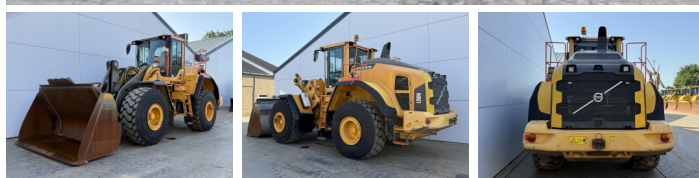

Volvo

Volvo L150H

€ 104.500excl.

Year **2017**
Reference number **BM007807**
Hours **12.620**

Algemeen

Type **L150H**
Location **Veldhoven, Netherlands**
Certificaat **CE**

Description

Available at Boss Machinery! This Volvo L150H Wheel Loader from 2017 has an engine power of 220 kW and counts 12620 operational hours. The total weight of this Volvo L150H is 26100 kg and the dimensions are 8.75 x 2.95 x 3.62. Furthermore, this L150H is equipped with Radio, Bluetooth, Electrical Mirrors, Air Conditioning, Climate Control, Central greasing. The Volvo Wheel Loader also has a CE marking. Do you want more information or do you want to try the Volvo L150H at our yard? Please let us know.

Maten / Gewichten

L*W*H: **8.75 x 2.95 x 3.62**
Weight: **26100**

Technische informatie

German Machine
Drive configurations **4x4**

Motor informatie

Engine brand: **Volvo**
Engine model: **D13J**
Cylinders: **6**
Turbo
Capacity in kW: **220**

Banden / Rupsen

40% 40% **26.5R25**
40% 40% **26.5R25**

BOSS

MACHINERY

Opties

Radio

Bluetooth

Electrical Mirrors