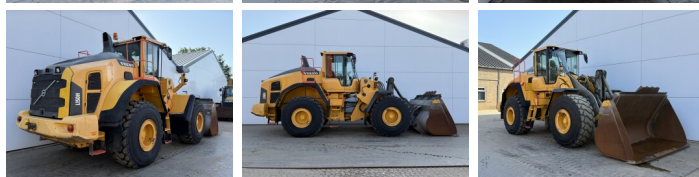

Volvo

Volvo L150H

€ 104.500excl.

Year **2017**
Reference number **BM007807**
Hours **12.620**

Algemeen

Type **L150H**
Location **Veldhoven, Netherlands**
Certificaat **CE**

Description

Available at Boss Machinery! This Volvo L150H Wheel Loader from 2017 has an engine power of 220 kW and counts 12620 operational hours. The total weight of this Volvo L150H is 26100 kg and the dimensions are 8.75 x 2.95 x 3.62. Furthermore, this L150H is equipped with Radio, Bluetooth, Electrical Mirrors, Air Conditioning, Climate Control, Central greasing. The Volvo Wheel Loader also has a CE marking. Do you want more information or do you want to try the Volvo L150H at our yard? Please let us know.

Maten / Gewichten

L*W*H: **8.75 x 2.95 x 3.62**
Weight: **26100**

Technische informatie

German Machine
Drive configurations **4x4**

Motor informatie

Engine brand: **Volvo**
Engine model: **D13J**
Cylinders: **6**
Turbo
Capacity in kW: **220**

Banden / Rupsen

40% 40% **26.5R25**
40% 40% **26.5R25**

BOSS

MACHINERY