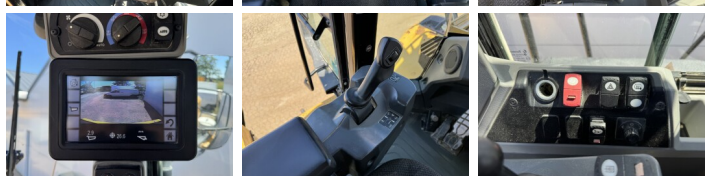

Caterpillar

Caterpillar 966MXE

BOSS

MACHINERY

€ 57.500excl.

Year **2015**
Reference number **BM007633**
Hours **10.182**

Algemeen

Type **966MXE**
Location **Veldhoven, Netherlands**
Certificaat **CE + EPA**

Description Available at Boss Machinery! This Caterpillar 966MXE Wheel Loader from 2015 has an engine power of 250 kW and counts 10182 operational hours. The total weight of this Caterpillar 966MXE is 24000 kg and the dimensions are 9.37 x 3.10 x 3.58. Furthermore, this 966MXE is equipped with Electrical Mirrors, Bluetooth, Radio, Climate Control, Air Conditioning, Heated Seat, Camera, Central greasing. The Caterpillar Wheel Loader also has a CE + EPA marking. Do you want more information or do you want to try the Caterpillar 966MXE at our yard? Please let us know.

Maten / Gewichten

L*W*H: **9.37 x 3.10 x 3.58**
Weight: **24000**

Technische informatie

German Machine
Drive configurations **4x4**

Motor informatie

Engine brand: **Caterpillar**
Engine model: **C9.3**
Cylinders: **6**
Turbo
Capacity in kW: **250**

Banden / Rupsen

30% 20% **26.5R25**