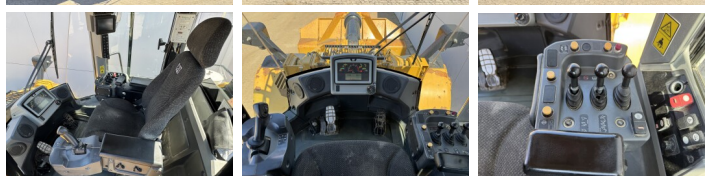

Caterpillar

Caterpillar 966MXE

BOSS

MACHINERY

€ 57.500excl.

Year **2015**
Reference number **BM007633**
Hours **10.182**

Algemeen

Type **966MXE**
Location **Veldhoven, Netherlands**
Certificaat **CE + EPA**

Description Available at Boss Machinery! This Caterpillar 966MXE Wheel Loader from 2015 has an engine power of 250 kW and counts 10182 operational hours. The total weight of this Caterpillar 966MXE is 24000 kg and the dimensions are 9.37 x 3.10 x 3.58. Furthermore, this 966MXE is equipped with Electrical Mirrors, Bluetooth, Radio, Climate Control, Air Conditioning, Heated Seat, Camera, Central greasing. The Caterpillar Wheel Loader also has a CE + EPA marking. Do you want more information or do you want to try the Caterpillar 966MXE at our yard? Please let us know.

Maten / Gewichten

L*W*H: **9.37 x 3.10 x 3.58**
Weight: **24000**

Technische informatie

German Machine
Drive configurations **4x4**

Motor informatie

Engine brand: **Caterpillar**
Engine model: **C9.3**
Cylinders: **6**
Turbo
Capacity in kW: **250**

Banden / Rupsen

30% 20% **26.5R25**