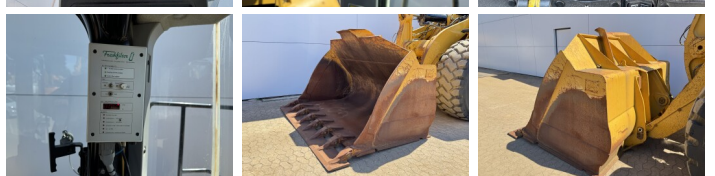

Caterpillar

Caterpillar 966MXE

BOSS

MACHINERY

€ 57.500excl.

Year **2015**
Reference number **BM007633**
Hours **10.182**

Algemeen

Type **966MXE**
Location **Veldhoven, Netherlands**
Certificaat **CE + EPA**

Description Available at Boss Machinery! This Caterpillar 966MXE Wheel Loader from 2015 has an engine power of 250 kW and counts 10182 operational hours. The total weight of this Caterpillar 966MXE is 24000 kg and the dimensions are 9.37 x 3.10 x 3.58. Furthermore, this 966MXE is equipped with Electrical Mirrors, Bluetooth, Radio, Climate Control, Air Conditioning, Heated Seat, Camera, Central greasing. The Caterpillar Wheel Loader also has a CE + EPA marking. Do you want more information or do you want to try the Caterpillar 966MXE at our yard? Please let us know.

Maten / Gewichten

L*W*H: **9.37 x 3.10 x 3.58**
Weight: **24000**

Technische informatie

German Machine
Drive configurations **4x4**

Motor informatie

Engine brand: **Caterpillar**
Engine model: **C9.3**
Cylinders: **6**
Turbo
Capacity in kW: **250**

Banden / Rupsen

30% 20% **26.5R25**