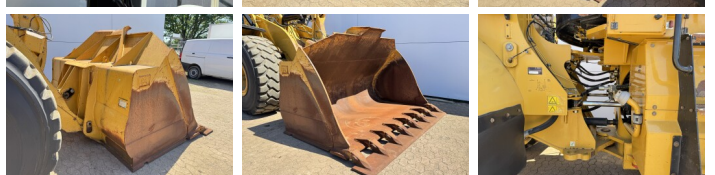

Caterpillar

Caterpillar 966MXE

BOSS

MACHINERY

€ 57.500excl.

Year **2015**
Reference number **BM007633**
Hours **10.182**

Algemeen

Type **966MXE**
Location **Veldhoven, Netherlands**
Certificaat **CE + EPA**

Description Available at Boss Machinery! This Caterpillar 966MXE Wheel Loader from 2015 has an engine power of 250 kW and counts 10182 operational hours. The total weight of this Caterpillar 966MXE is 24000 kg and the dimensions are 9.37 x 3.10 x 3.58. Furthermore, this 966MXE is equipped with Electrical Mirrors, Bluetooth, Radio, Climate Control, Air Conditioning, Heated Seat, Camera, Central greasing. The Caterpillar Wheel Loader also has a CE + EPA marking. Do you want more information or do you want to try the Caterpillar 966MXE at our yard? Please let us know.

Maten / Gewichten

L*W*H: **9.37 x 3.10 x 3.58**
Weight: **24000**

Technische informatie

German Machine
Drive configurations **4x4**

Motor informatie

Engine brand: **Caterpillar**
Engine model: **C9.3**
Cylinders: **6**
Turbo
Capacity in kW: **250**

Banden / Rupsen

30% 20% **26.5R25**