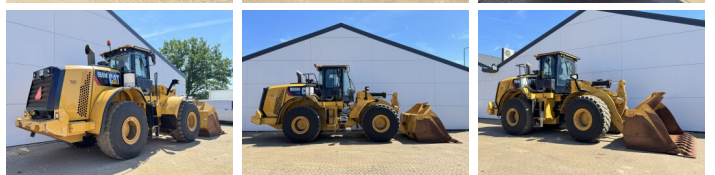

Caterpillar

Caterpillar 966MXE

BOSS

MACHINERY

€ 57.500excl.

Year **2015**
Reference number **BM007633**
Hours **10.182**

Algemeen

Type **966MXE**
Location **Veldhoven, Netherlands**
Certificaat **CE + EPA**

Description Available at Boss Machinery! This Caterpillar 966MXE Wheel Loader from 2015 has an engine power of 250 kW and counts 10182 operational hours. The total weight of this Caterpillar 966MXE is 24000 kg and the dimensions are 9.37 x 3.10 x 3.58. Furthermore, this 966MXE is equipped with Electrical Mirrors, Bluetooth, Radio, Climate Control, Air Conditioning, Heated Seat, Camera, Central greasing. The Caterpillar Wheel Loader also has a CE + EPA marking. Do you want more information or do you want to try the Caterpillar 966MXE at our yard? Please let us know.

Maten / Gewichten

L*W*H: **9.37 x 3.10 x 3.58**
Weight: **24000**

Technische informatie

German Machine
Drive configurations **4x4**

Motor informatie

Engine brand: **Caterpillar**
Engine model: **C9.3**
Cylinders: **6**
Turbo
Capacity in kW: **250**

Banden / Rupsen

30% 20% **26.5R25**