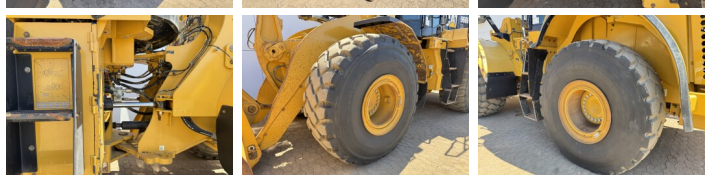

Description Available at Boss Machinery! This Caterpillar 966MXE Wheel Loader from 2015 has an engine power of 250 kW and counts 10182 operational hours. The total weight of this Caterpillar 966MXE is 24000 kg and the dimensions are 9.37 x 3.10 x 3.58. Furthermore, this 966MXE is equipped with Electrical Mirrors, Bluetooth, Radio, Climate Control, Air Conditioning, Heated Seat, Camera, Central greasing. The Caterpillar Wheel Loader also has a CE + EPA marking. Do you want more information or do you want to try the Caterpillar 966MXE at our yard? Please let us know.

Maten / Gewichten

L*W*H: **9.37 x 3.10 x 3.58**
Weight: **24000**

Technische informatie

German Machine
Drive configurations **4x4**

Motor informatie

Engine brand: **Caterpillar**
Engine model: **C9.3**
Cylinders: **6**
Turbo
Capacity in kW: **250**

Banden / Rupsen

30% 20% **26.5R25**

10% 10%

26.5R25

Opties

Electrical Mirrors

Bluetooth

Radio