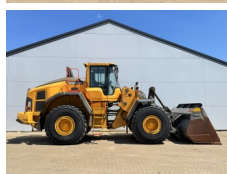

Volvo

Volvo L150H

BOSS
MACHINERY

Year **2020**
Reference number **BM007815**
Hours **15.452**

Algemeen

Type L150H
Location Veldhoven, Netherlands
Certificaat CE

Description Available at Boss Machinery! This Volvo L150H Wheel Loader from 2020 has an engine power of 223 kW and counts 15452 operational hours. The total weight of this Volvo L150H is 26100 kg and the dimensions are 8.86 x 3.01 x 3.54. Furthermore, this L150H is equipped with Climate Control, Radio, Bluetooth, Electrical Mirrors, Air Conditioning, Central greasing. The Volvo Wheel Loader also has a CE marking. Do you want more information or do you want to try the Volvo L150H at our yard? Please let us know.

Maten / Gewichten

L*W*H: 8.86 x 3.01 x 3.54
Weight: 26100

Technische informatie

German Machine
Drive configurations 4x4

Motor informatie

Engine brand: Volvo
Engine model: D13J
Cylinders: 6
Turbo
Capacity in kW: 223