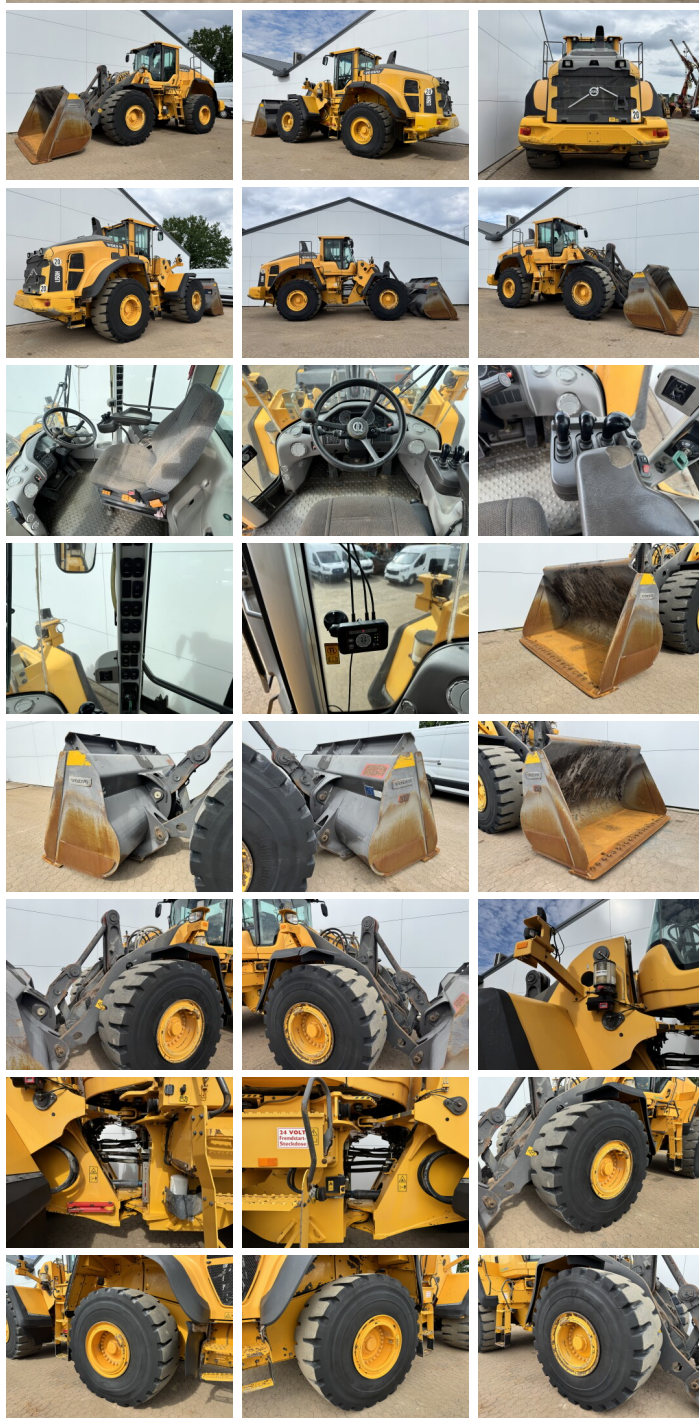

Volvo

Volvo L150H

€ 102.500excl.

Year **2016**
Reference number **BM007805**
Hours **11.430**

Algemeen

Type **L150H**
Location **Veldhoven, Netherlands**
Certificaat **CE**

Description

Available at Boss Machinery! This Volvo L150H Wheel Loader from 2016 has an engine power of 220 kW and counts 11430 operational hours. The total weight of this Volvo L150H is 26100 kg and the dimensions are 8.62 x 3.03 x 3.53. Furthermore, this L150H is equipped with Radio, Bluetooth, Electrical Mirrors, Air Conditioning, Climate Control, Central greasing. The Volvo Wheel Loader also has a CE marking. Do you want more information or do you want to try the Volvo L150H at our yard? Please let us know.

Maten / Gewichten

L*W*H: **8.62 x 3.03 x 3.53**
Weight: **26100**

Technische informatie

German Machine
Drive configurations **4x4**

Motor informatie

Engine brand: **Volvo**
Engine model: **D13J**
Cylinders: **6**
Turbo
Capacity in kW: **220**

Banden / Rupsen

60% 60% **26.5R25**
40% 40% **26.5R25**

BOSS

MACHINERY

Opties

Radio

Bluetooth

Electrical Mirrors