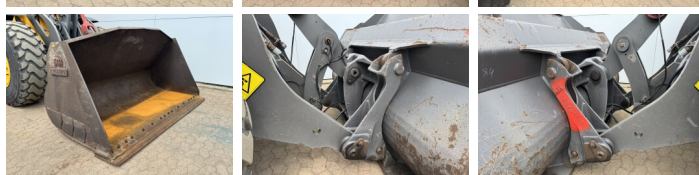

Volvo

Volvo L90H

€ 74.500excl.

Year **2018**
Reference number **BM007811**
Hours **14.124**

Algemeen

Type **L90H**
Location **Veldhoven, Netherlands**
Certificaat **CE**

Description

Available at Boss Machinery! This Volvo L90H Wheel Loader from 2018 has an engine power of 120 kW and counts 14124 operational hours. The total weight of this Volvo L90H is 17000 kg and the dimensions are 7.87 x 2.75 x 3.30. Furthermore, this L90H is equipped with Radio, Climate Control, Quick coupler, Camera, Heated Seat, Air Conditioning. The Volvo Wheel Loader also has a CE marking. Do you want more information or do you want to try the Volvo L90H at our yard? Please let us know.

Maten / Gewichten

Weight: **17000**
L*W*H: **7.87 x 2.75 x 3.30**

Technische informatie

German Machine
Drive configurations **4x4**

Motor informatie

Engine brand: **Volvo**
Engine model: **D6J**
Cylinders: **6**
Turbo
Capacity in kW: **120**

Banden / Rupsen

70% 70% **20.5R25**
70% 70% **20.5R25**

BOSS

MACHINERY

Opties

Radio
Climate Control
Quick coupler
Camera
Heated Seat
Air Conditioning