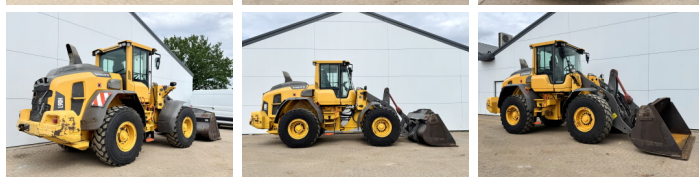

Volvo

Volvo L90H

€ 74.500excl.

Year **2018**
Reference number **BM007811**
Hours **14.124**

Algemeen

Type **L90H**
Location **Veldhoven, Netherlands**
Certificaat **CE**

Description

Available at Boss Machinery! This Volvo L90H Wheel Loader from 2018 has an engine power of 120 kW and counts 14124 operational hours. The total weight of this Volvo L90H is 17000 kg and the dimensions are 7.87 x 2.75 x 3.30. Furthermore, this L90H is equipped with Radio, Climate Control, Quick coupler, Camera, Heated Seat, Air Conditioning. The Volvo Wheel Loader also has a CE marking. Do you want more information or do you want to try the Volvo L90H at our yard? Please let us know.

Maten / Gewichten

Weight: **17000**
L*W*H: **7.87 x 2.75 x 3.30**

Technische informatie

German Machine
Drive configurations **4x4**

Motor informatie

Engine brand: **Volvo**
Engine model: **D6J**
Cylinders: **6**
Turbo
Capacity in kW: **120**

Banden / Rupsen

70% 70% **20.5R25**
70% 70% **20.5R25**

BOSS

MACHINERY

Opties

Radio
Climate Control
Quick coupler
Camera
Heated Seat
Air Conditioning