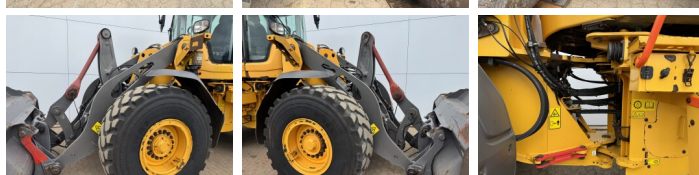

Volvo

Volvo L90H

€ 74.500excl.

Year **2018**
Reference number **BM007811**
Hours **14.124**

Algemeen

Type **L90H**
Location **Veldhoven, Netherlands**
Certificaat **CE**

Description

Available at Boss Machinery! This Volvo L90H Wheel Loader from 2018 has an engine power of 120 kW and counts 14124 operational hours. The total weight of this Volvo L90H is 17000 kg and the dimensions are 7.87 x 2.75 x 3.30. Furthermore, this L90H is equipped with Radio, Climate Control, Quick coupler, Camera, Heated Seat, Air Conditioning. The Volvo Wheel Loader also has a CE marking. Do you want more information or do you want to try the Volvo L90H at our yard? Please let us know.

Maten / Gewichten

Weight: **17000**
L*W*H: **7.87 x 2.75 x 3.30**

Technische informatie

German Machine
Drive configurations **4x4**

Motor informatie

Engine brand: **Volvo**
Engine model: **D6J**
Cylinders: **6**
Turbo
Capacity in kW: **120**

Banden / Rupsen

70% 70% **20.5R25**
70% 70% **20.5R25**

BOSS

MACHINERY

Opties

Radio
Climate Control
Quick coupler
Camera
Heated Seat
Air Conditioning