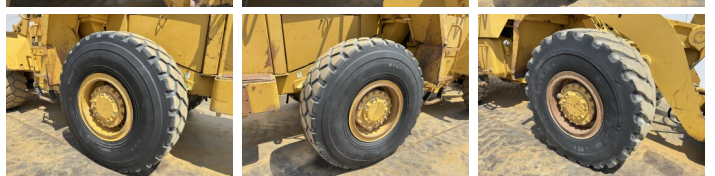

Available at Boss Machinery! This Caterpillar 950E Wheel Loader from 1988 has an engine power of 119 kW and counts 15667 operational hours. The total weight of this Caterpillar 950E is 15570 kg and the dimensions are 7.96 x 2.75 x 3.49. Furthermore, this 950E is equipped with Radio, Quick coupler. The Caterpillar Wheel Loader also has a CE marking. Do you want more information or do you want to try the Caterpillar 950E at our yard? Please let us know.

Maten / Gewichten

L*W*H: **7.96 x 2.75 x 3.49**
Weight: **15570**

Technische informatie

German Machine
Drive configurations **4x4**

Motor informatie

Engine brand: **Caterpillar**
Engine model: **3304DI**
Cylinders: **4**
Turbo
Capacity in kW: **119**

Banden / Rupsen

40% 30% **20.5R25**
20% 20% **20.5R25**

Optics

Radio

Quick coupler