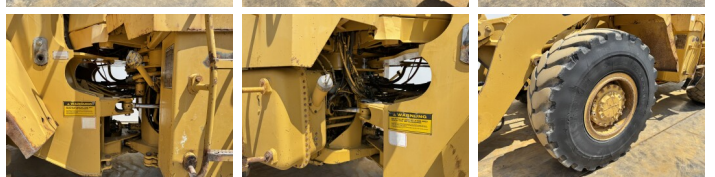

Available at Boss Machinery! This Caterpillar 950E Wheel Loader from 1988 has an engine power of 119 kW and counts 15667 operational hours. The total weight of this Caterpillar 950E is 15570 kg and the dimensions are 7.96 x 2.75 x 3.49. Furthermore, this 950E is equipped with Radio, Quick coupler. The Caterpillar Wheel Loader also has a CE marking. Do you want more information or do you want to try the Caterpillar 950E at our yard? Please let us know.

Maten / Gewichten

L*W*H: **7.96 x 2.75 x 3.49**
Weight: **15570**

Technische informatie

German Machine
Drive configurations **4x4**

Motor informatie

Engine brand: **Caterpillar**
Engine model: **3304DI**
Cylinders: **4**
Turbo
Capacity in kW: **119**

Banden / Rupsen

40% 30% **20.5R25**
20% 20% **20.5R25**

Optics

Radio

Quick coupler