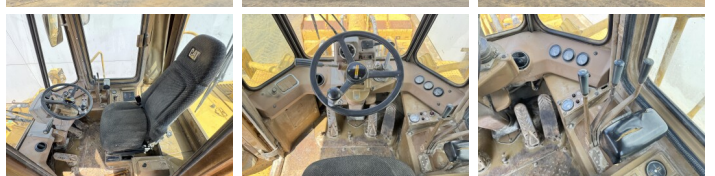

Caterpillar

Caterpillar 950E

BOSS
MACHINERY

€ 59.500excl.

Year **1988**
Reference number **BM007435**
Hours **15.667**

Algemeen

Type **950E**
Location **Veldhoven, Netherlands**
Certificaat **CE**

Description

Available at Boss Machinery! This Caterpillar 950E Wheel Loader from 1988 has an engine power of 119 kW and counts 15667 operational hours. The total weight of this Caterpillar 950E is 15570 kg and the dimensions are 7.96 x 2.75 x 3.49. Furthermore, this 950E is equipped with Radio, Quick coupler. The Caterpillar Wheel Loader also has a CE marking. Do you want more information or do you want to try the Caterpillar 950E at our yard? Please let us know.

Maten / Gewichten

L*W*H: **7.96 x 2.75 x 3.49**
Weight: **15570**

Technische informatie

German Machine
Drive configurations **4x4**

Motor informatie

Engine brand: **Caterpillar**
Engine model: **3304DI**
Cylinders: **4**
Turbo
Capacity in kW: **119**

Banden / Rupsen

40% 30% **20.5R25**
20% 20% **20.5R25**