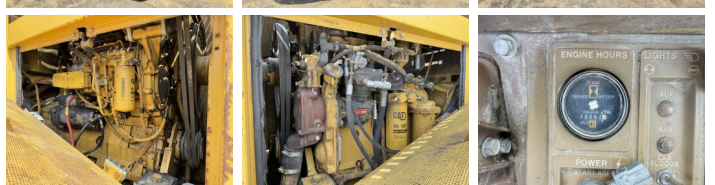

Caterpillar

Caterpillar 950E

BOSS
MACHINERY

€ 59.500excl.

Year **1988**
Reference number **BM007435**
Hours **15.667**

Algemeen

Type **950E**
Location **Veldhoven, Netherlands**
Certificaat **CE**

Description

Available at Boss Machinery! This Caterpillar 950E Wheel Loader from 1988 has an engine power of 119 kW and counts 15667 operational hours. The total weight of this Caterpillar 950E is 15570 kg and the dimensions are 7.96 x 2.75 x 3.49. Furthermore, this 950E is equipped with Radio, Quick coupler. The Caterpillar Wheel Loader also has a CE marking. Do you want more information or do you want to try the Caterpillar 950E at our yard? Please let us know.

Maten / Gewichten

L*W*H: **7.96 x 2.75 x 3.49**
Weight: **15570**

Technische informatie

German Machine
Drive configurations **4x4**

Motor informatie

Engine brand: **Caterpillar**
Engine model: **3304DI**
Cylinders: **4**
Turbo
Capacity in kW: **119**

Banden / Rupsen

40% 30% **20.5R25**
20% 20% **20.5R25**