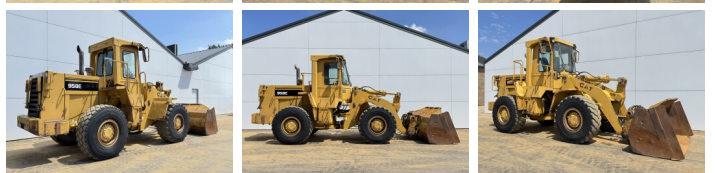

Caterpillar

Caterpillar 950E

BOSS
MACHINERY

€ 59.500excl.

Year **1988**
Reference number **BM007435**
Hours **15.667**

Algemeen

Type **950E**
Location **Veldhoven, Netherlands**
Certificaat **CE**

Description

Available at Boss Machinery! This Caterpillar 950E Wheel Loader from 1988 has an engine power of 119 kW and counts 15667 operational hours. The total weight of this Caterpillar 950E is 15570 kg and the dimensions are 7.96 x 2.75 x 3.49. Furthermore, this 950E is equipped with Radio, Quick coupler. The Caterpillar Wheel Loader also has a CE marking. Do you want more information or do you want to try the Caterpillar 950E at our yard? Please let us know.

Maten / Gewichten

L*W*H: **7.96 x 2.75 x 3.49**
Weight: **15570**

Technische informatie

German Machine
Drive configurations **4x4**

Motor informatie

Engine brand: **Caterpillar**
Engine model: **3304DI**
Cylinders: **4**
Turbo
Capacity in kW: **119**

Banden / Rupsen

40% 30% **20.5R25**
20% 20% **20.5R25**