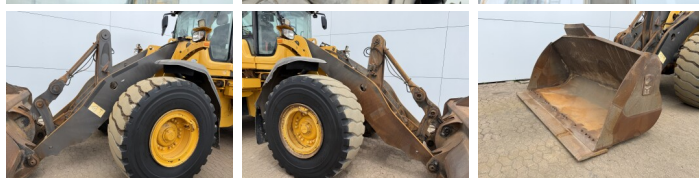

Available at Boss Machinery! This Volvo L110H Wheel Loader from 2015 has an engine power of 190 kW and counts 17731 operational hours. The total weight of this Volvo L110H is 20700 kg and the dimensions are 8.55 x 2.81 x 3.34. Furthermore, this L110H is equipped with Bluetooth, Climate Control, Air Conditioning, Radio, Camera, Heated Seat, Central greasing. The Volvo Wheel Loader also has a CE marking. Do you want more information or do you want to try the Volvo L110H at our yard? Please let us know.

Maten / Gewichten

L*W*H: **8.55 x 2.81 x 3.34**
Weight: **20700**

Technische informatie

Drive configurations **4x4**

Motor informatie

Engine brand: **Volvo**
Engine model: **D8J**
Cylinders: **6**
Turbo
Capacity in kW: **190**

Banden / Rupsen

Opties

Bluetooth
Climate Control
Air Conditioning
Radio
Camera
Heated Seat
Central greasing