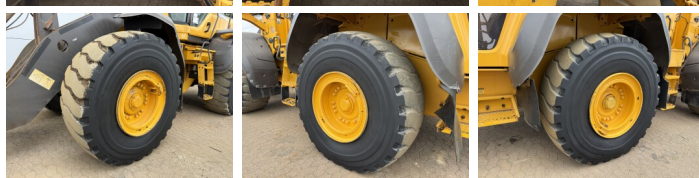

Available at Boss Machinery! This Volvo L110H Wheel Loader from 2015 has an engine power of 190 kW and counts 17731 operational hours. The total weight of this Volvo L110H is 20700 kg and the dimensions are 8.55 x 2.81 x 3.34. Furthermore, this L110H is equipped with Bluetooth, Climate Control, Air Conditioning, Radio, Camera, Heated Seat, Central greasing. The Volvo Wheel Loader also has a CE marking. Do you want more information or do you want to try the Volvo L110H at our yard? Please let us know.

Maten / Gewichten

L*W*H: **8.55 x 2.81 x 3.34**
Weight: **20700**

Technische informatie

Drive configurations **4x4**

Motor informatie

Engine brand: **Volvo**
Engine model: **D8J**
Cylinders: **6**
Turbo
Capacity in kW: **190**

Banden / Rupsen

Opties

Bluetooth
Climate Control
Air Conditioning
Radio
Camera
Heated Seat
Central greasing