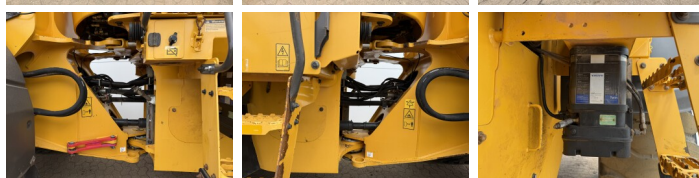

Available at Boss Machinery! This Volvo L110H Wheel Loader from 2015 has an engine power of 190 kW and counts 17731 operational hours. The total weight of this Volvo L110H is 20700 kg and the dimensions are 8.55 x 2.81 x 3.34. Furthermore, this L110H is equipped with Bluetooth, Climate Control, Air Conditioning, Radio, Camera, Heated Seat, Central greasing. The Volvo Wheel Loader also has a CE marking. Do you want more information or do you want to try the Volvo L110H at our yard? Please let us know.

Maten / Gewichten

L*W*H: **8.55 x 2.81 x 3.34**
Weight: **20700**

Technische informatie

Drive configurations **4x4**

Motor informatie

Engine brand: **Volvo**
Engine model: **D8J**
Cylinders: **6**
Turbo
Capacity in kW: **190**

Banden / Rupsen

Opties

Bluetooth
Climate Control
Air Conditioning
Radio
Camera
Heated Seat
Central greasing