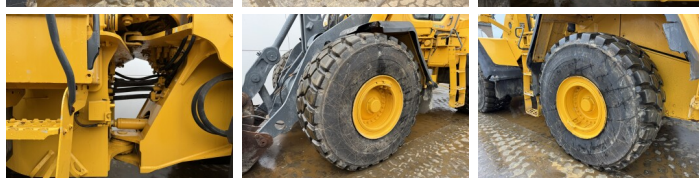

Volvo

Volvo L150H

€ 92.500excl.

Year **2015**
Reference number **BM007767**
Hours **10.395**

Algemeen

Type **L150H**
Location **Veldhoven, Netherlands**
Certificaat **CE**

Description

Available at Boss Machinery! This Volvo L150H Wheel Loader from 2015 has an engine power of 220 kW and counts 10395 operational hours. The total weight of this Volvo L150H is 26100 kg and the dimensions are 9.09 x 3.23 x 3.59. Furthermore, this L150H is equipped with 3rd Function , Climate Control, Air Conditioning, Radio, Camera, Electrical Mirrors, Bluetooth. The Volvo Wheel Loader also has a CE marking. Do you want more information or do you want to try the Volvo L150H at our yard? Please let us know.

Maten / Gewichten

L*W*H: 9.09 x 3.23 x 3.59
Weight: 26100

Technische informatie

Drive configurations 4x4

Motor informatie

Engine brand: Volvo
Engine model: D13J
Cylinders: 6
Turbo
Capacity in kW: 220

Banden / Rupsen

50% 50% 26.5R25
50% 50% 26.5R25

Opties

3rd Function

Climate Control

Air Conditioning

Radio

Camera

Electrical Mirrors