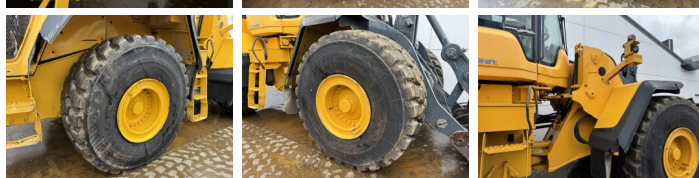

Volvo

Volvo L150H

€ 92.500excl.

Year **2015**
Reference number **BM007767**
Hours **10.395**

Algemeen

Type **L150H**
Location **Veldhoven, Netherlands**
Certificaat **CE**

Description

Available at Boss Machinery! This Volvo L150H Wheel Loader from 2015 has an engine power of 220 kW and counts 10395 operational hours. The total weight of this Volvo L150H is 26100 kg and the dimensions are 9.09 x 3.23 x 3.59. Furthermore, this L150H is equipped with 3rd Function , Climate Control, Air Conditioning, Radio, Camera, Electrical Mirrors, Bluetooth. The Volvo Wheel Loader also has a CE marking. Do you want more information or do you want to try the Volvo L150H at our yard? Please let us know.

Maten / Gewichten

L*W*H: 9.09 x 3.23 x 3.59
Weight: 26100

Technische informatie

Drive configurations 4x4

Motor informatie

Engine brand: Volvo
Engine model: D13J
Cylinders: 6
Turbo
Capacity in kW: 220

Banden / Rupsen

50% 50% 26.5R25
50% 50% 26.5R25

Opties

3rd Function

Climate Control

Air Conditioning

Radio

Camera

Electrical Mirrors