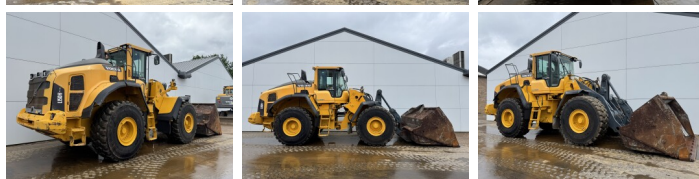

Volvo

Volvo L150H

€ 92.500excl.

Year **2015**
Reference number **BM007767**
Hours **10.395**

Algemeen

Type **L150H**
Location **Veldhoven, Netherlands**
Certificaat **CE**

Description

Available at Boss Machinery! This Volvo L150H Wheel Loader from 2015 has an engine power of 220 kW and counts 10395 operational hours. The total weight of this Volvo L150H is 26100 kg and the dimensions are 9.09 x 3.23 x 3.59. Furthermore, this L150H is equipped with 3rd Function , Climate Control, Air Conditioning, Radio, Camera, Electrical Mirrors, Bluetooth. The Volvo Wheel Loader also has a CE marking. Do you want more information or do you want to try the Volvo L150H at our yard? Please let us know.

Maten / Gewichten

L*W*H: 9.09 x 3.23 x 3.59
Weight: 26100

Technische informatie

Drive configurations 4x4

Motor informatie

Engine brand: Volvo
Engine model: D13J
Cylinders: 6
Turbo
Capacity in kW: 220

Banden / Rupsen

50% 50% 26.5R25
50% 50% 26.5R25

Opties

3rd Function

Climate Control

Air Conditioning

Radio

Camera

Electrical Mirrors