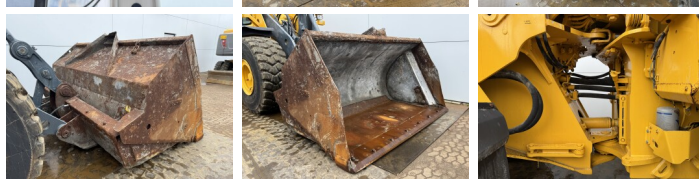

Banden / Rupsen

50% 50% 26.5R25
50% 50% 26.5R25