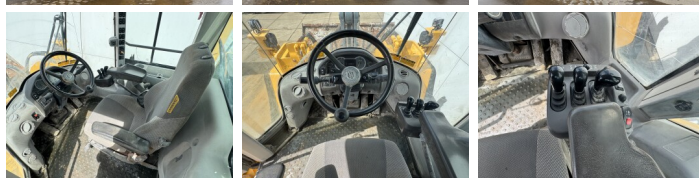

Volvo

Volvo L150H

€ 92.500excl.

Year **2015**
Reference number **BM007767**
Hours **10.395**

Algemeen

Type **L150H**
Location **Veldhoven, Netherlands**
Certificaat **CE**

Description

Available at Boss Machinery! This Volvo L150H Wheel Loader from 2015 has an engine power of 220 kW and counts 10395 operational hours. The total weight of this Volvo L150H is 26100 kg and the dimensions are 9.09 x 3.23 x 3.59. Furthermore, this L150H is equipped with 3rd Function , Climate Control, Air Conditioning, Radio, Camera, Electrical Mirrors, Bluetooth. The Volvo Wheel Loader also has a CE marking. Do you want more information or do you want to try the Volvo L150H at our yard? Please let us know.

Maten / Gewichten

L*W*H: 9.09 x 3.23 x 3.59
Weight: 26100

Technische informatie

Drive configurations 4x4

Motor informatie

Engine brand: Volvo
Engine model: D13J
Cylinders: 6
Turbo
Capacity in kW: 220

Banden / Rupsen

50% 50% 26.5R25
50% 50% 26.5R25

Opties

3rd Function

Climate Control

Air Conditioning

Radio

Camera

Electrical Mirrors