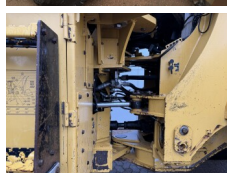

Caterpillar

Caterpillar 950K

BOSS
MACHINERY

€ 45.000excl.

Year **2013**
Reference number **BM007779**
Hours **12.385**

Algemeen

Type **950K**
Location **Veldhoven, Netherlands**
Certificaat **CE + EPA**

Description
Available at Boss Machinery! This Caterpillar 950K Wheel Loader from 2013 has an engine power of 172 kW and counts 12385 operational hours. The total weight of this Caterpillar 950K is 19800 kg and the dimensions are 8.68 x 2.95 x 3.44. Furthermore, this 950K is equipped with Radio, Climate Control, Air Conditioning, Heated Seat, Camera, Electrical Mirrors, Bluetooth, Central greasing. The Caterpillar Wheel Loader also has a CE + EPA marking. Do you want more information or do you want to try the Caterpillar 950K at our yard? Please let us know.

Maten / Gewichten

L*W*H: **8.68 x 2.95 x 3.44**
Weight: **19800**

Technische informatie

German Machine
Drive configurations **4x4**

Motor informatie

Engine brand: **Caterpillar**
Engine model: **C7.1**
Cylinders: **6**
Turbo
Capacity in kW: **172**

Banden / Rupsen

10% 10% **23.5R25**

10% 10%

23.5R25

Opties

Radio

Climate Control

Air Conditioning