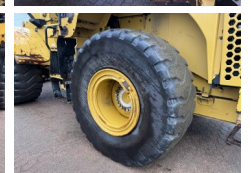

Caterpillar

Caterpillar 950K

BOSS
MACHINERY

€ 45.000excl.

Year **2013**
Reference number **BM007779**
Hours **12.385**

Algemeen

Type **950K**
Location **Veldhoven, Netherlands**
Certificaat **CE + EPA**

Description
Available at Boss Machinery! This Caterpillar 950K Wheel Loader from 2013 has an engine power of 172 kW and counts 12385 operational hours. The total weight of this Caterpillar 950K is 19800 kg and the dimensions are 8.68 x 2.95 x 3.44. Furthermore, this 950K is equipped with Radio, Climate Control, Air Conditioning, Heated Seat, Camera, Electrical Mirrors, Bluetooth, Central greasing. The Caterpillar Wheel Loader also has a CE + EPA marking. Do you want more information or do you want to try the Caterpillar 950K at our yard? Please let us know.

Maten / Gewichten

L*W*H: **8.68 x 2.95 x 3.44**
Weight: **19800**

Technische informatie

German Machine
Drive configurations **4x4**

Motor informatie

Engine brand: **Caterpillar**
Engine model: **C7.1**
Cylinders: **6**
Turbo
Capacity in kW: **172**

Banden / Rupsen

10% 10% **23.5R25**

10% 10%

23.5R25

Opties

Radio

Climate Control

Air Conditioning