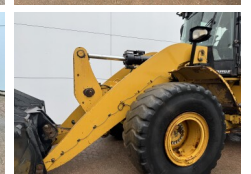

Caterpillar

Caterpillar 950K

BOSS
MACHINERY

€ 45.000excl.

Year **2013**
Reference number **BM007779**
Hours **12.385**

Algemeen

Type **950K**
Location **Veldhoven, Netherlands**
Certificaat **CE + EPA**

Description
Available at Boss Machinery! This Caterpillar 950K Wheel Loader from 2013 has an engine power of 172 kW and counts 12385 operational hours. The total weight of this Caterpillar 950K is 19800 kg and the dimensions are 8.68 x 2.95 x 3.44. Furthermore, this 950K is equipped with Radio, Climate Control, Air Conditioning, Heated Seat, Camera, Electrical Mirrors, Bluetooth, Central greasing. The Caterpillar Wheel Loader also has a CE + EPA marking. Do you want more information or do you want to try the Caterpillar 950K at our yard? Please let us know.

Maten / Gewichten

L*W*H: **8.68 x 2.95 x 3.44**
Weight: **19800**

Technische informatie

German Machine
Drive configurations **4x4**

Motor informatie

Engine brand: **Caterpillar**
Engine model: **C7.1**
Cylinders: **6**
Turbo
Capacity in kW: **172**

Banden / Rupsen

10% 10% **23.5R25**

10% 10%

23.5R25

Opties

Radio

Climate Control

Air Conditioning