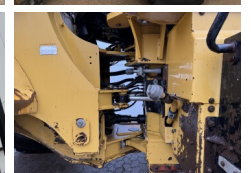

Caterpillar

Caterpillar 950K

BOSS
MACHINERY

€ 45.000excl.

Year **2013**
Reference number **BM007779**
Hours **12.385**

Algemeen

Type **950K**
Location **Veldhoven, Netherlands**
Certificaat **CE + EPA**

Description
Available at Boss Machinery! This Caterpillar 950K Wheel Loader from 2013 has an engine power of 172 kW and counts 12385 operational hours. The total weight of this Caterpillar 950K is 19800 kg and the dimensions are 8.68 x 2.95 x 3.44. Furthermore, this 950K is equipped with Radio, Climate Control, Air Conditioning, Heated Seat, Camera, Electrical Mirrors, Bluetooth, Central greasing. The Caterpillar Wheel Loader also has a CE + EPA marking. Do you want more information or do you want to try the Caterpillar 950K at our yard? Please let us know.

Maten / Gewichten

L*W*H: **8.68 x 2.95 x 3.44**
Weight: **19800**

Technische informatie

German Machine
Drive configurations **4x4**

Motor informatie

Engine brand: **Caterpillar**
Engine model: **C7.1**
Cylinders: **6**
Turbo
Capacity in kW: **172**

Banden / Rupsen

10% 10% **23.5R25**

10% 10%

23.5R25

Opties

Radio

Climate Control

Air Conditioning