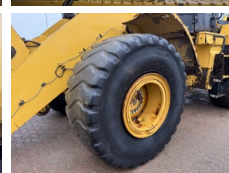

Caterpillar

Caterpillar 950K

BOSS
MACHINERY

€ 45.000excl.

Year **2013**
Reference number **BM007779**
Hours **12.385**

Algemeen

Type **950K**
Location **Veldhoven, Netherlands**
Certificaat **CE + EPA**

Description
Available at Boss Machinery! This Caterpillar 950K Wheel Loader from 2013 has an engine power of 172 kW and counts 12385 operational hours. The total weight of this Caterpillar 950K is 19800 kg and the dimensions are 8.68 x 2.95 x 3.44. Furthermore, this 950K is equipped with Radio, Climate Control, Air Conditioning, Heated Seat, Camera, Electrical Mirrors, Bluetooth, Central greasing. The Caterpillar Wheel Loader also has a CE + EPA marking. Do you want more information or do you want to try the Caterpillar 950K at our yard? Please let us know.

Maten / Gewichten

L*W*H: **8.68 x 2.95 x 3.44**
Weight: **19800**

Technische informatie

German Machine
Drive configurations **4x4**

Motor informatie

Engine brand: **Caterpillar**
Engine model: **C7.1**
Cylinders: **6**
Turbo
Capacity in kW: **172**

Banden / Rupsen

10% 10% **23.5R25**

10% 10%

23.5R25

Opties

Radio

Climate Control

Air Conditioning