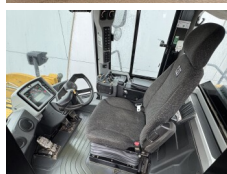

Caterpillar

Caterpillar 950K

BOSS
MACHINERY

€ 45.000excl.

Year **2013**
Reference number **BM007779**
Hours **12.385**

Algemeen

Type **950K**
Location **Veldhoven, Netherlands**
Certificaat **CE + EPA**

Description
Available at Boss Machinery! This Caterpillar 950K Wheel Loader from 2013 has an engine power of 172 kW and counts 12385 operational hours. The total weight of this Caterpillar 950K is 19800 kg and the dimensions are 8.68 x 2.95 x 3.44. Furthermore, this 950K is equipped with Radio, Climate Control, Air Conditioning, Heated Seat, Camera, Electrical Mirrors, Bluetooth, Central greasing. The Caterpillar Wheel Loader also has a CE + EPA marking. Do you want more information or do you want to try the Caterpillar 950K at our yard? Please let us know.

Maten / Gewichten

L*W*H: **8.68 x 2.95 x 3.44**
Weight: **19800**

Technische informatie

German Machine
Drive configurations **4x4**

Motor informatie

Engine brand: **Caterpillar**
Engine model: **C7.1**
Cylinders: **6**
Turbo
Capacity in kW: **172**

Banden / Rupsen

10% 10% **23.5R25**