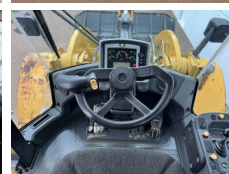

Caterpillar

Caterpillar 950K

BOSS
MACHINERY

€ 45.000excl.

Year **2013**
Reference number **BM007779**
Hours **12.385**

Algemeen

Type **950K**
Location **Veldhoven, Netherlands**
Certificaat **CE + EPA**

Description
Available at Boss Machinery! This Caterpillar 950K Wheel Loader from 2013 has an engine power of 172 kW and counts 12385 operational hours. The total weight of this Caterpillar 950K is 19800 kg and the dimensions are 8.68 x 2.95 x 3.44. Furthermore, this 950K is equipped with Radio, Climate Control, Air Conditioning, Heated Seat, Camera, Electrical Mirrors, Bluetooth, Central greasing. The Caterpillar Wheel Loader also has a CE + EPA marking. Do you want more information or do you want to try the Caterpillar 950K at our yard? Please let us know.

Maten / Gewichten

L*W*H: **8.68 x 2.95 x 3.44**
Weight: **19800**

Technische informatie

German Machine
Drive configurations **4x4**

Motor informatie

Engine brand: **Caterpillar**
Engine model: **C7.1**
Cylinders: **6**
Turbo
Capacity in kW: **172**

Banden / Rupsen

10% 10% **23.5R25**