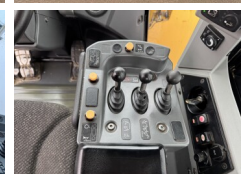

Caterpillar

Caterpillar 950K

BOSS
MACHINERY

€ 45.000excl.

Year **2013**
Reference number **BM007779**
Hours **12.385**

Algemeen

Type **950K**
Location **Veldhoven, Netherlands**
Certificaat **CE + EPA**

Description
Available at Boss Machinery! This Caterpillar 950K Wheel Loader from 2013 has an engine power of 172 kW and counts 12385 operational hours. The total weight of this Caterpillar 950K is 19800 kg and the dimensions are 8.68 x 2.95 x 3.44. Furthermore, this 950K is equipped with Radio, Climate Control, Air Conditioning, Heated Seat, Camera, Electrical Mirrors, Bluetooth, Central greasing. The Caterpillar Wheel Loader also has a CE + EPA marking. Do you want more information or do you want to try the Caterpillar 950K at our yard? Please let us know.

Maten / Gewichten

L*W*H: **8.68 x 2.95 x 3.44**
Weight: **19800**

Technische informatie

German Machine
Drive configurations **4x4**

Motor informatie

Engine brand: **Caterpillar**
Engine model: **C7.1**
Cylinders: **6**
Turbo
Capacity in kW: **172**

Banden / Rupsen

10% 10% **23.5R25**