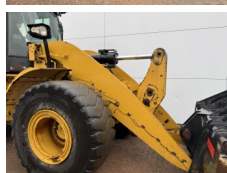

Caterpillar

Caterpillar 950K

BOSS
MACHINERY

€ 45.000excl.

Year **2013**
Reference number **BM007779**
Hours **12.385**

Algemeen

Type **950K**
Location **Veldhoven, Netherlands**
Certificaat **CE + EPA**

Description
Available at Boss Machinery! This Caterpillar 950K Wheel Loader from 2013 has an engine power of 172 kW and counts 12385 operational hours. The total weight of this Caterpillar 950K is 19800 kg and the dimensions are 8.68 x 2.95 x 3.44. Furthermore, this 950K is equipped with Radio, Climate Control, Air Conditioning, Heated Seat, Camera, Electrical Mirrors, Bluetooth, Central greasing. The Caterpillar Wheel Loader also has a CE + EPA marking. Do you want more information or do you want to try the Caterpillar 950K at our yard? Please let us know.

Maten / Gewichten

L*W*H: **8.68 x 2.95 x 3.44**
Weight: **19800**

Technische informatie

German Machine
Drive configurations **4x4**

Motor informatie

Engine brand: **Caterpillar**
Engine model: **C7.1**
Cylinders: **6**
Turbo
Capacity in kW: **172**

Banden / Rupsen

10% 10% **23.5R25**

10% 10%

23.5R25

Opties

Radio

Climate Control

Air Conditioning